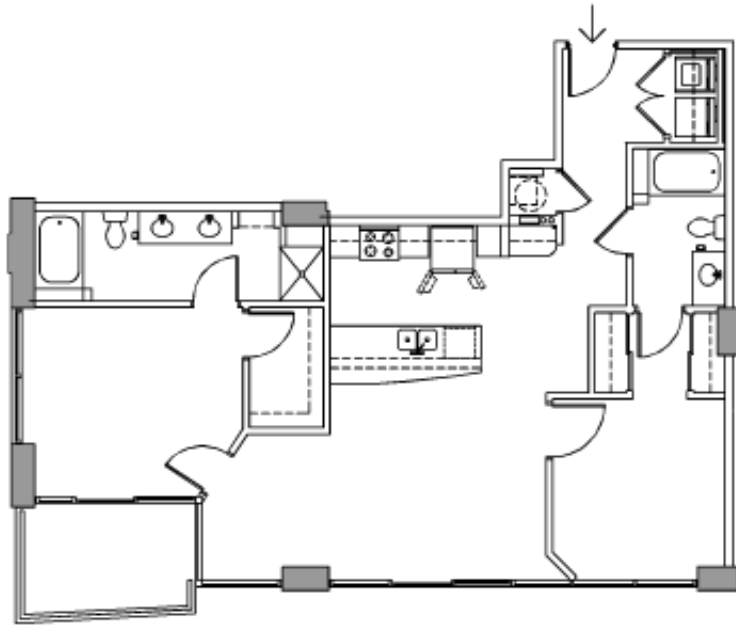

Residence 02 & 20 Two Bedroom  
Interior 1184 sq. ft.  
Exterior 84 sq. ft.  
Total 1268 sq. ft.

- Print Floorplan
- View furnished
- View unfurnished ■
- Add Furniture

Unit and balcony square footages, where indicated on plan, are approximate. Layouts shown of interiors are for general reference only and are not intended to depict precisely the actual-as-built conditions. Furniture not included. Drawings not to scale are subject to change. Balconies shown are Juliette balconies. See sales rep. for details. Information is believed to be accurate, but is not warranted. Pricing and availability are subject to change without notice and do not apply to penthouse residences. Independently owned and operated 615-254-0555.