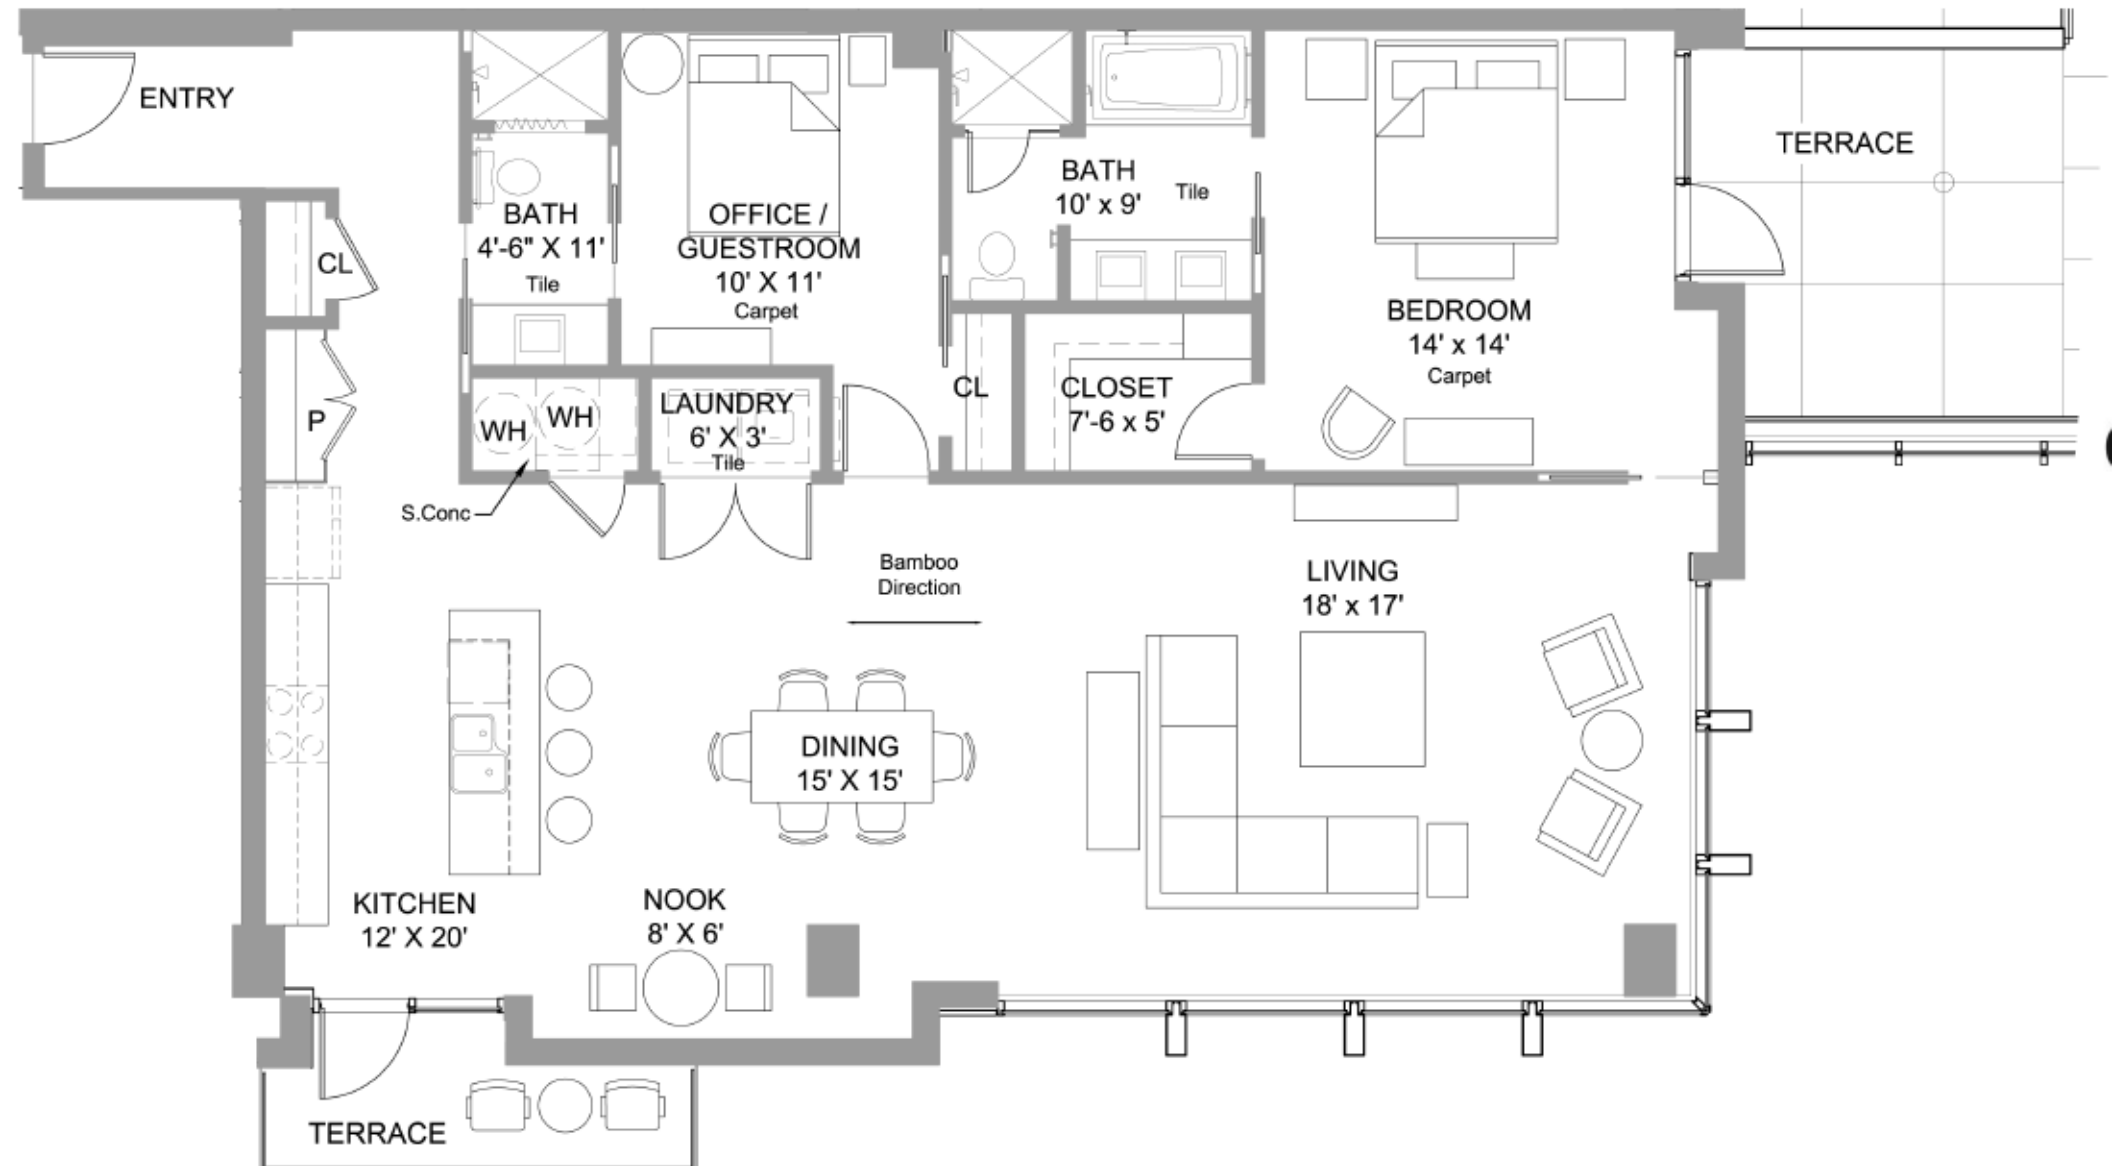

TERRAZZO

EXCLUSIVE METROPOLITAN LIVING IN THE GULCH

2 Bedrooms Plan T

Floor 6

Unit Area 1,661 SF
Terrace 283 SF
Total Area 1,944 SF

All renderings and floor plans are conceptual. The finished products may vary from the rendering. Floor plans and dimensions as shown are subject to change during construction as conditions may require.

Not to Scale