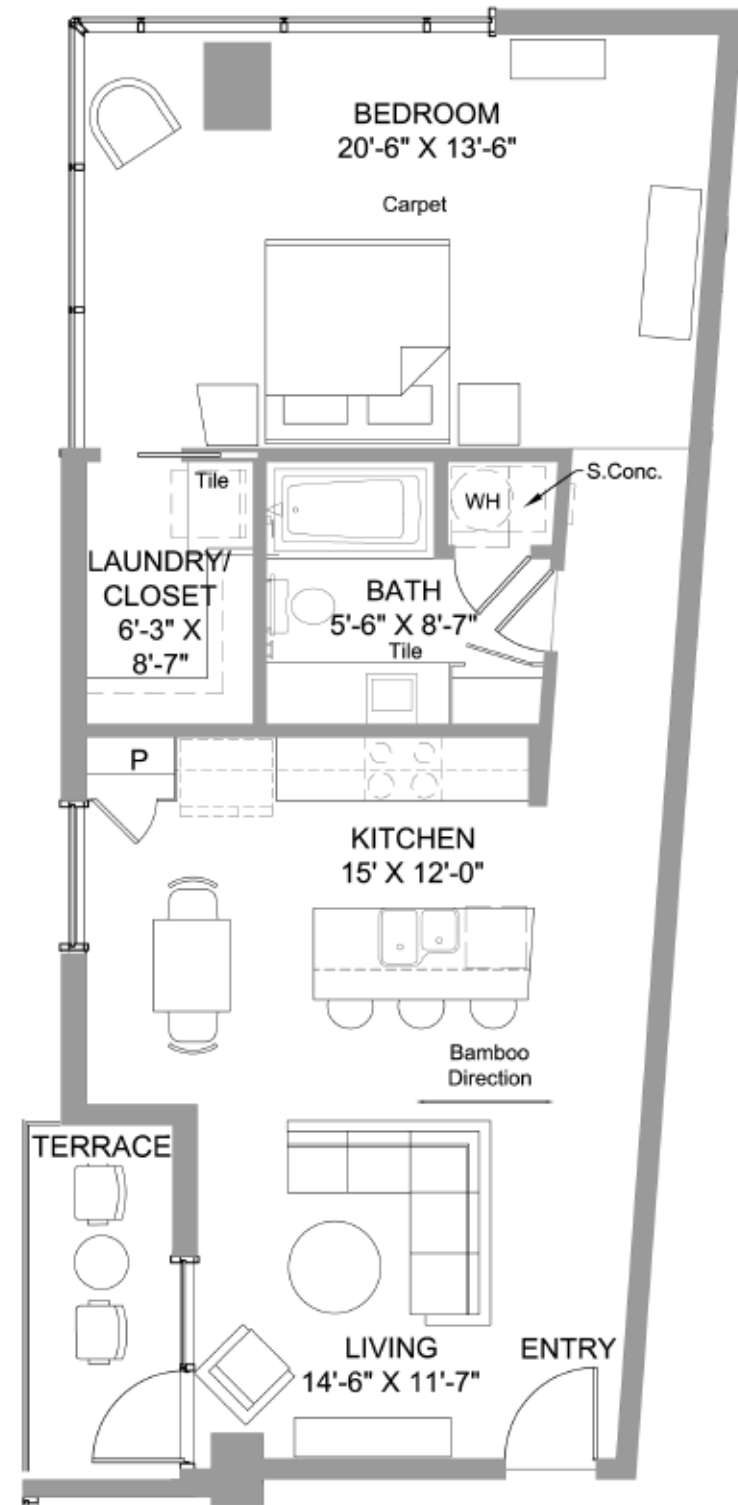

Unit Area 927 SF
 Terrace 55 SF
 Total Area 982 SF

All renderings and floor plans are conceptual. The finished products may vary from the rendering. Floor plans and dimensions as shown are subject to change during construction as conditions may require.

Not to Scale