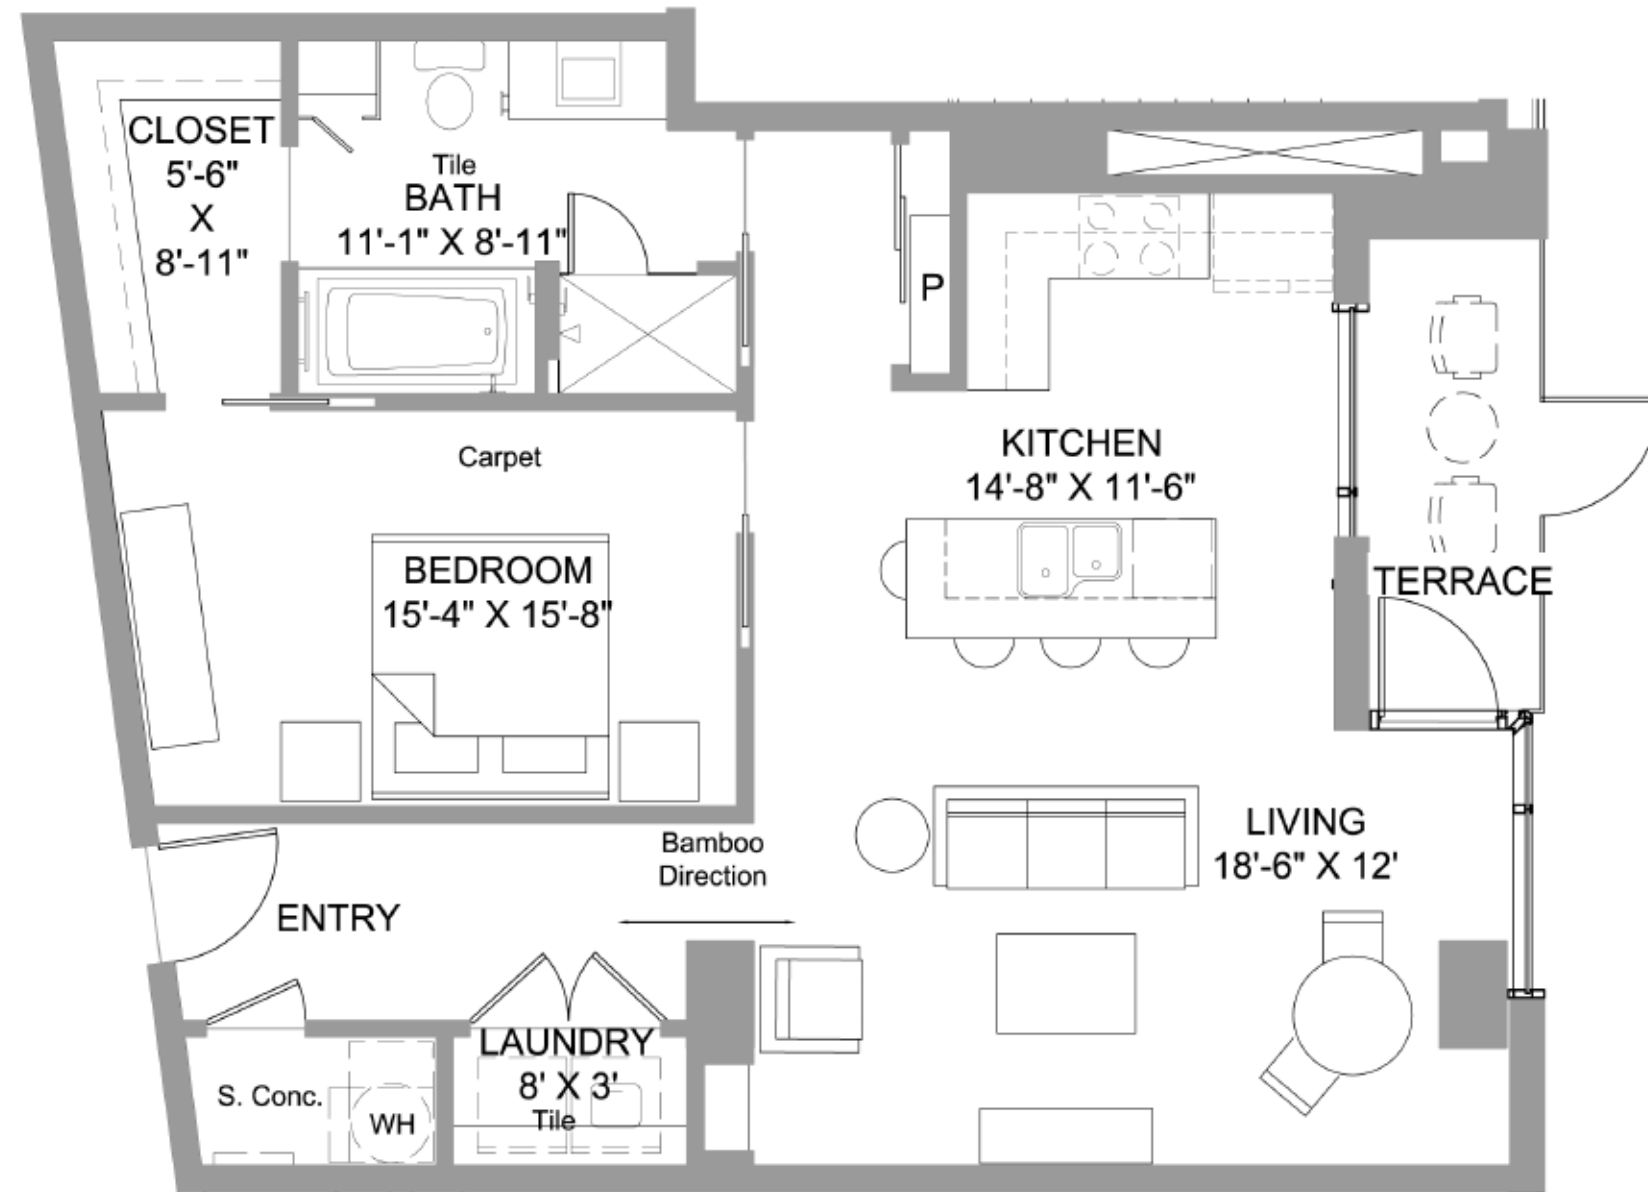

Unit Area 942 SF  
 Terrace 52 SF  
 Total Area 994 SF

All renderings and floor plans are conceptual. The finished products may vary from the rendering. Floor plans and dimensions as shown are subject to change during construction as conditions may require.

Not to Scale