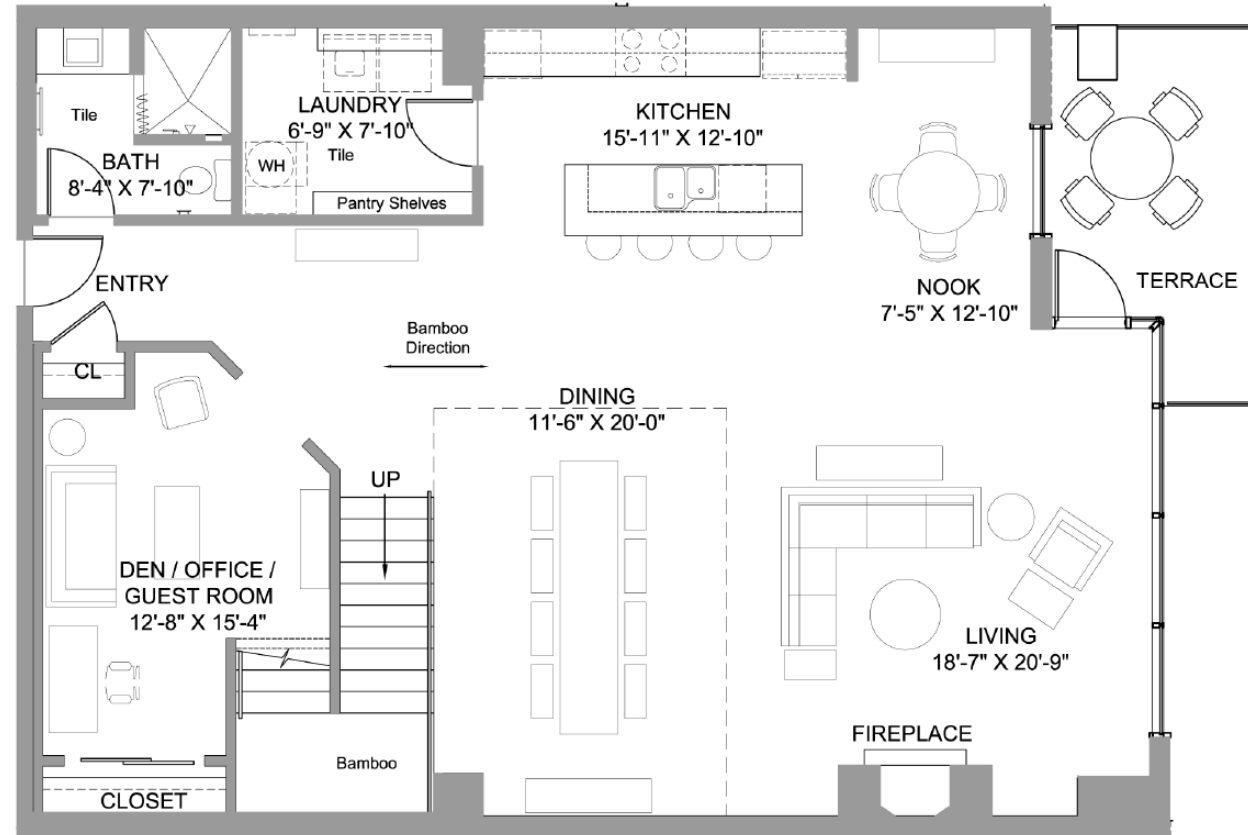

## 3 Bedrooms Plan PH-N

Floors 14/15

Unit Area	3,147 SF
Terrace	188 SF
Total Area	3,335 SF
First Level	1,627 SF
Second Level	1,520 SF

All renderings and floor plans are conceptual. The finished products may vary from the rendering. Floor plans and dimensions as shown are subject to change during construction as conditions may require.

Not to Scale