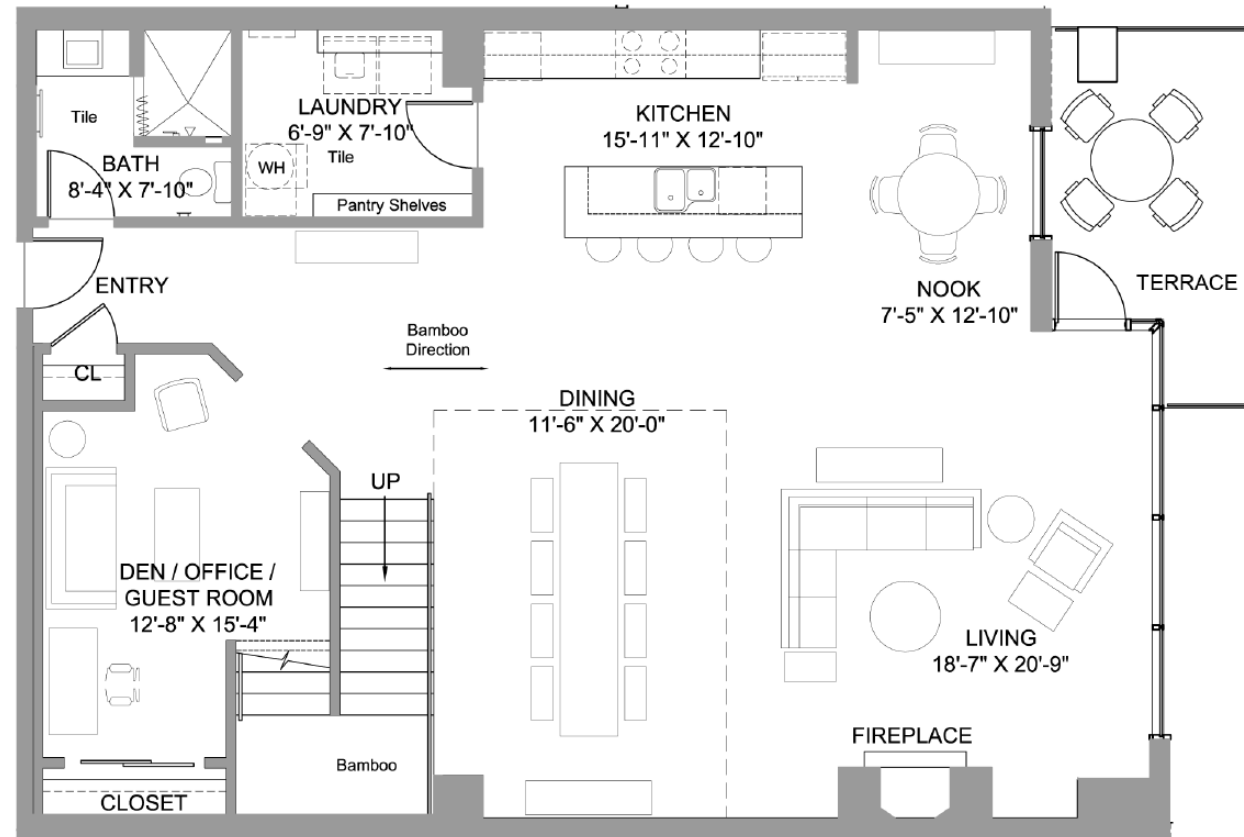

TERRAZZO

EXCLUSIVE METROPOLITAN LIVING IN THE GULCH

3 Bedrooms Plan PH-N

Floors 14/15

Unit Area	3,147 SF
Terrace	188 SF
Total Area	3,335 SF
First Level	1,627 SF
Second Level	1,520 SF

All renderings and floor plans are conceptual. The finished products may vary from the rendering. Floor plans and dimensions as shown are subject to change during construction as conditions may require.

Not to Scale