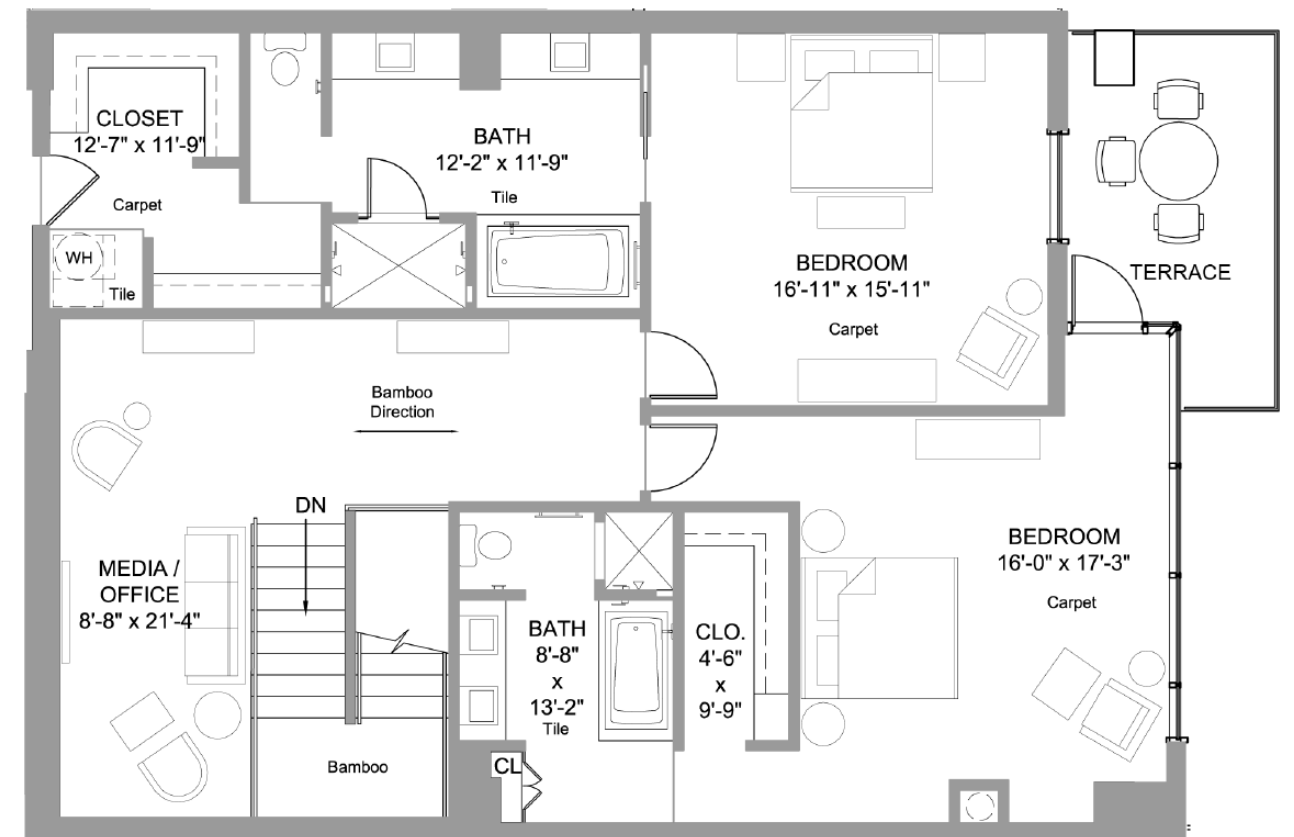

## 3 Bedrooms Plan PH-N

Floors 14/15

Unit Area	3,147 SF
Terrace	188 SF
Total Area	3,335 SF
First Level	1,627 SF
Second Level	1,520 SF

All renderings and floor plans are conceptual. The finished products may vary from the rendering. Floor plans and dimensions as shown are subject to change during construction as conditions may require.

Not to Scale