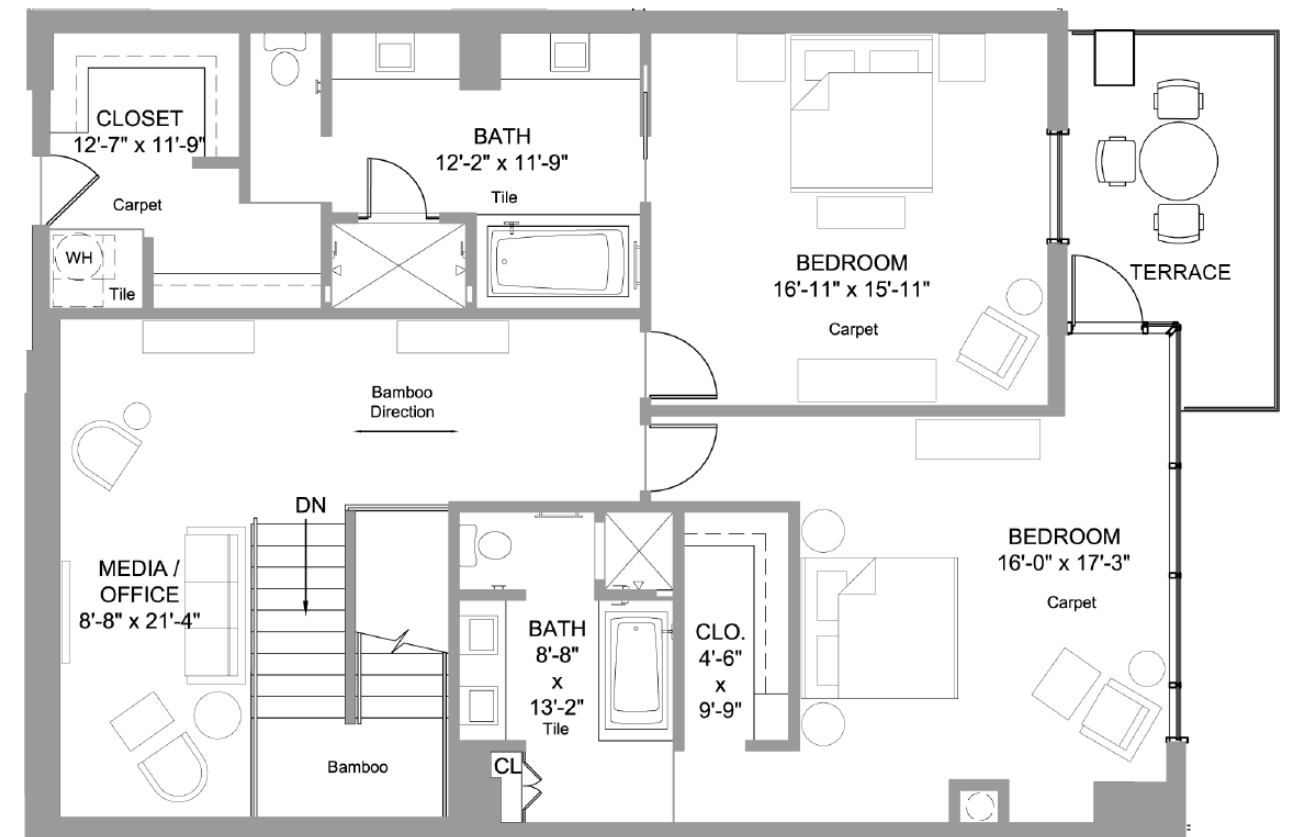

TERRAZZO

EXCLUSIVE METROPOLITAN LIVING IN THE GULCH

3 Bedrooms Plan PH-N

Floors 14/15

Unit Area	3,147 SF
Terrace	188 SF
Total Area	3,335 SF
First Level	1,627 SF
Second Level	1,520 SF

All renderings and floor plans are conceptual. The finished products may vary from the rendering. Floor plans and dimensions as shown are subject to change during construction as conditions may require.

Not to Scale