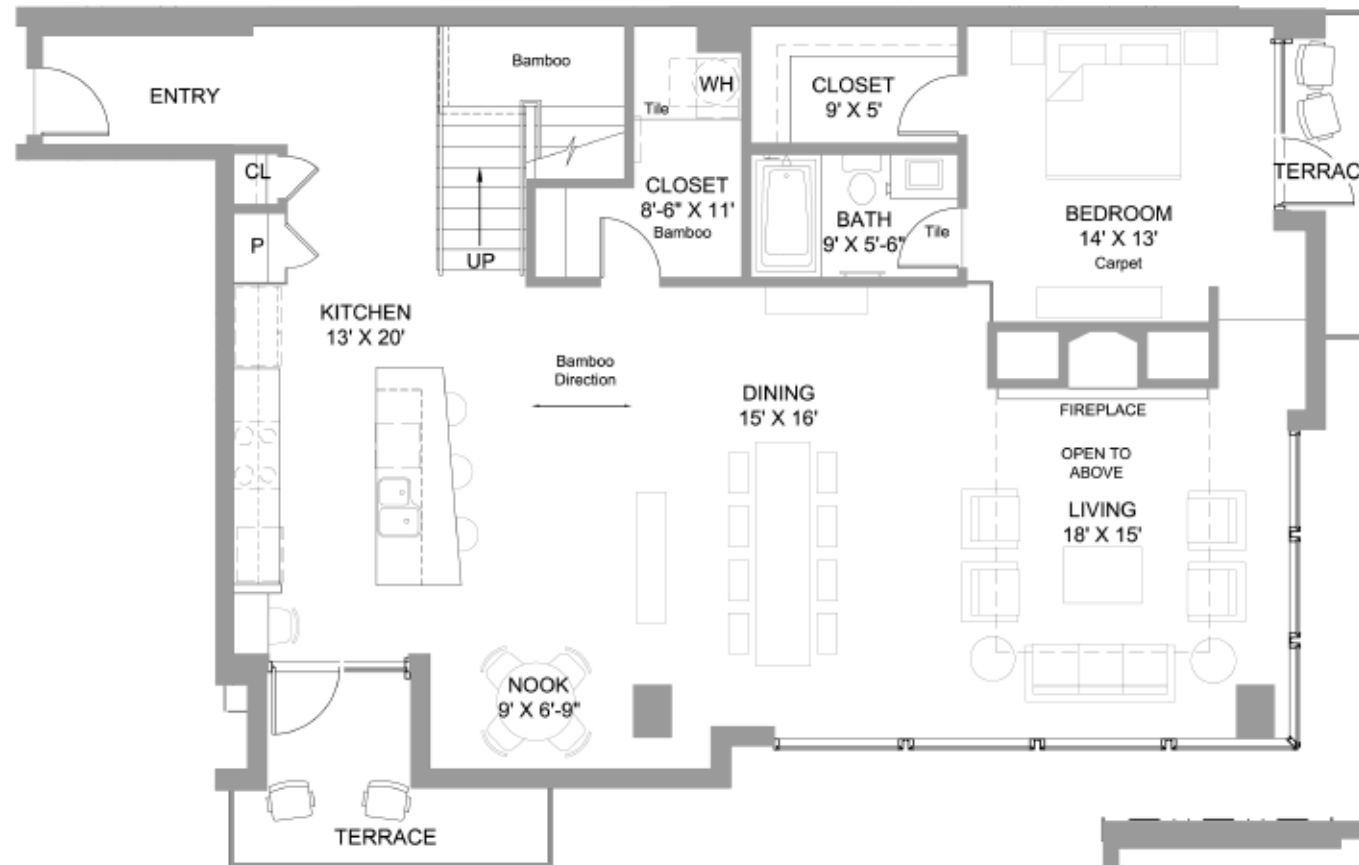

TERRAZZO

EXCLUSIVE METROPOLITAN LIVING IN THE GULCH

3 Bedrooms Plan PH-L

Floors 14/15

Unit Area	3,041 SF
Terrace	163 SF
Total Area	3,204 SF
First Level	1,628 SF
Second Level	1,413 SF

All renderings and floor plans are conceptual. The finished products may vary from the rendering. Floor plans and dimensions as shown are subject to change during construction as conditions may require.

Not to Scale