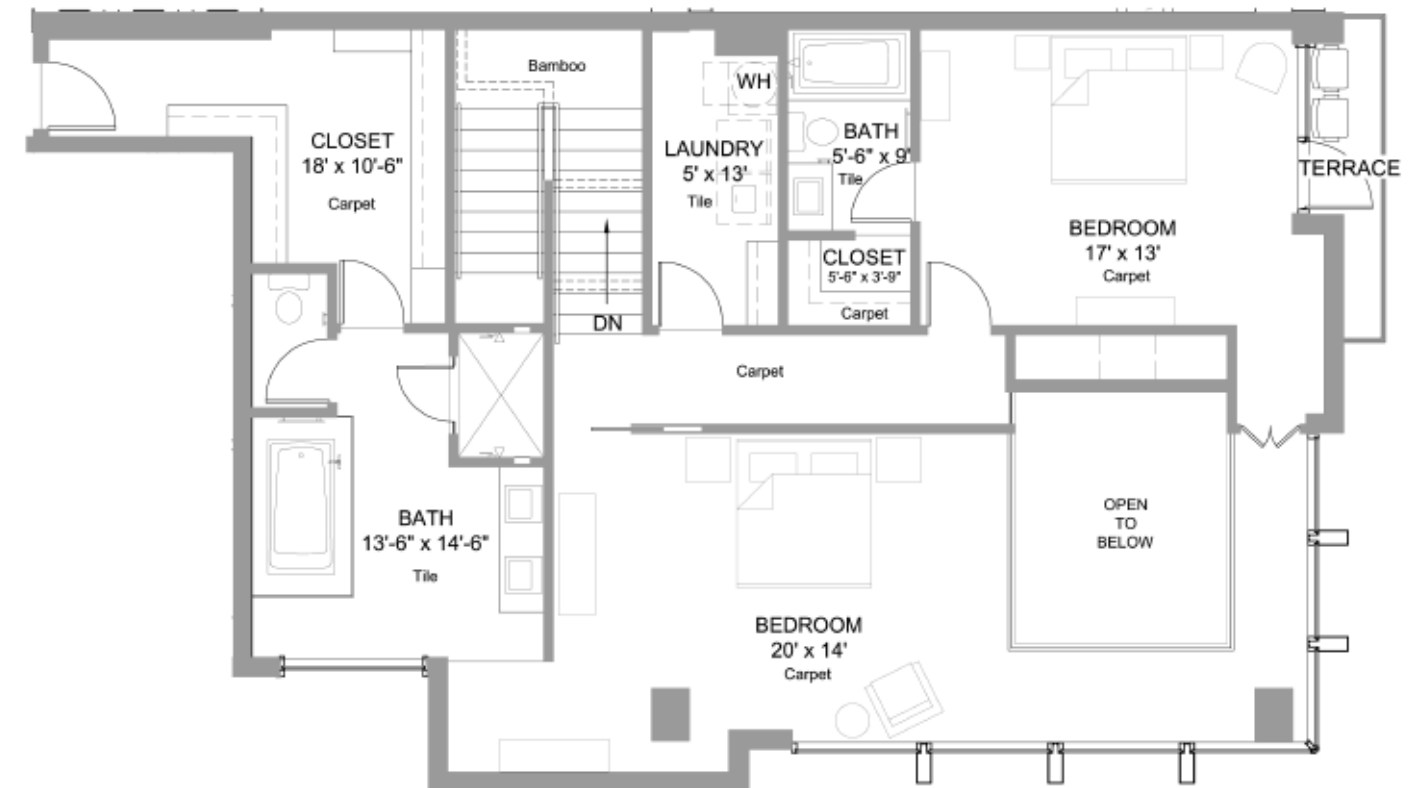

TERRAZZO

EXCLUSIVE METROPOLITAN LIVING IN THE GULCH

3 Bedrooms Plan PH-L

Floors 14/15

Unit Area	3,041 SF
Terrace	163 SF
Total Area	3,204 SF
First Level	1,628 SF
Second Level	1,413 SF

All renderings and floor plans are conceptual. The finished products may vary from the rendering. Floor plans and dimensions as shown are subject to change during construction as conditions may require.

Not to Scale