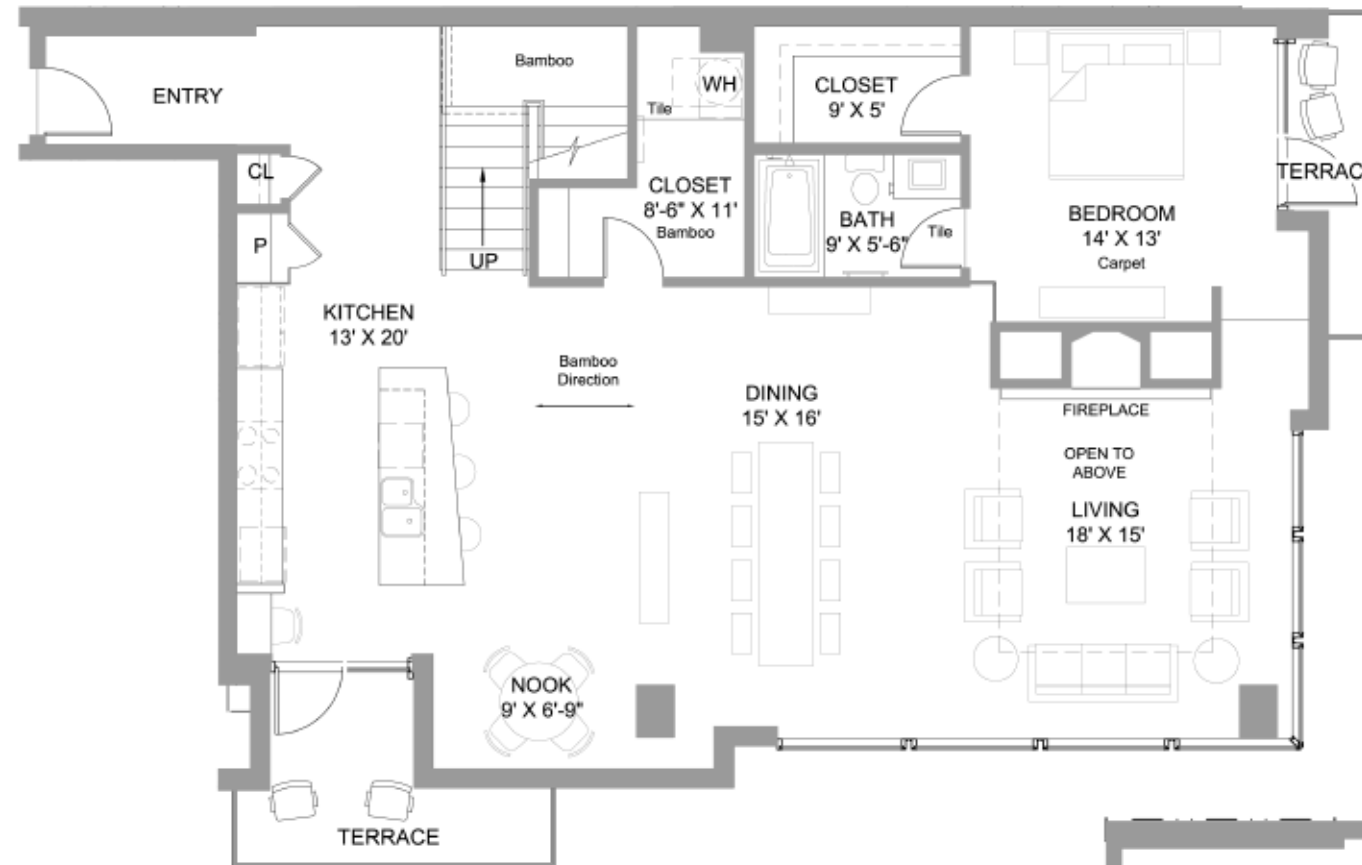

TERRAZZO

EXCLUSIVE METROPOLITAN LIVING IN THE GULCH

3 Bedrooms Plan PH-L

Floors 14/15

Unit Area	3,041 SF
Terrace	163 SF
Total Area	3,204 SF
First Level	1,628 SF
Second Level	1,413 SF

All renderings and floor plans are conceptual. The finished products may vary from the rendering. Floor plans and dimensions as shown are subject to change during construction as conditions may require.

Not to Scale