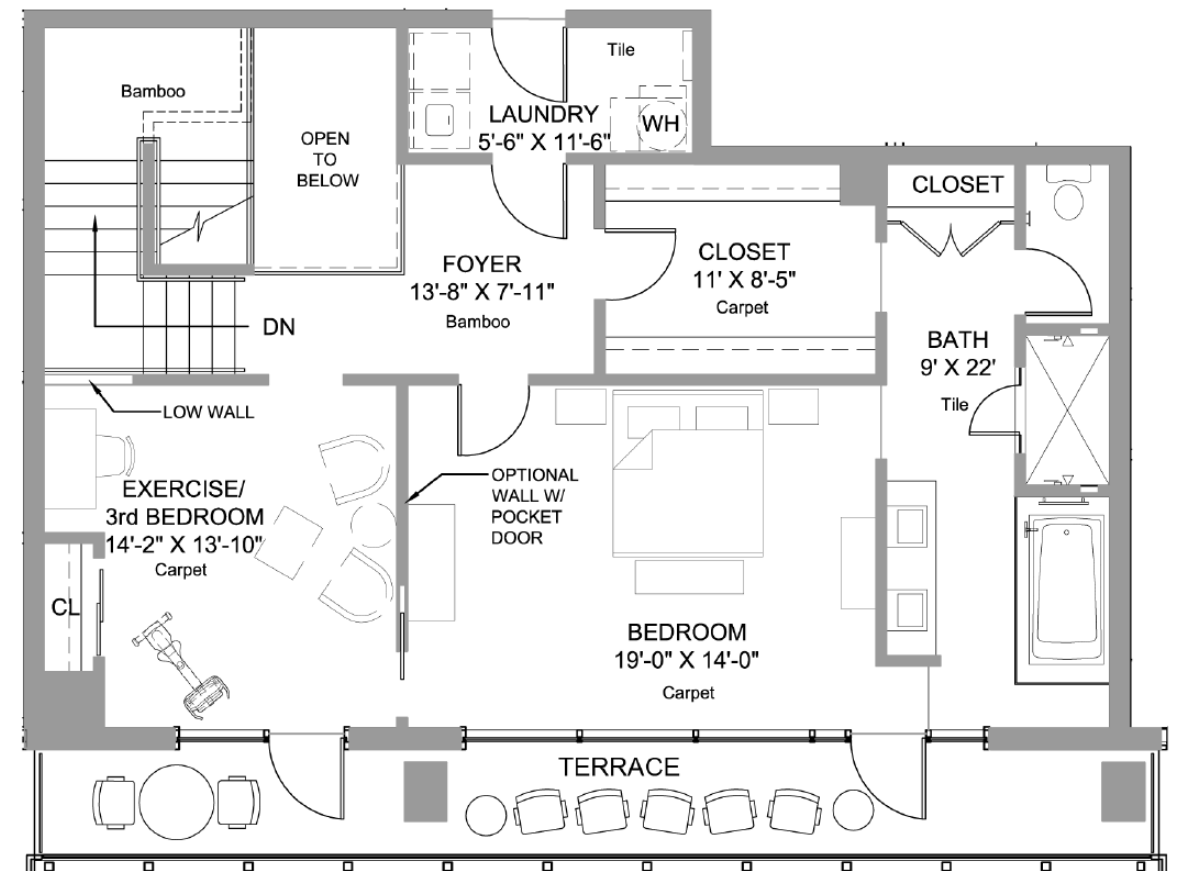

TERRAZZO

EXCLUSIVE METROPOLITAN LIVING IN THE GULCH

2 Bedrooms Plan PH-F

Floors 14/15

Unit Area 2,389 SF
 Terrace 258 SF
 Total Area 2,647 SF
 First Level 1,442 SF
 Second Level 947 SF

Shown with optional bath in place of open-to-below

All renderings and floor plans are conceptual. The finished products may vary from the rendering. Floor plans and dimensions as shown are subject to change during construction as conditions may require.

Not to Scale