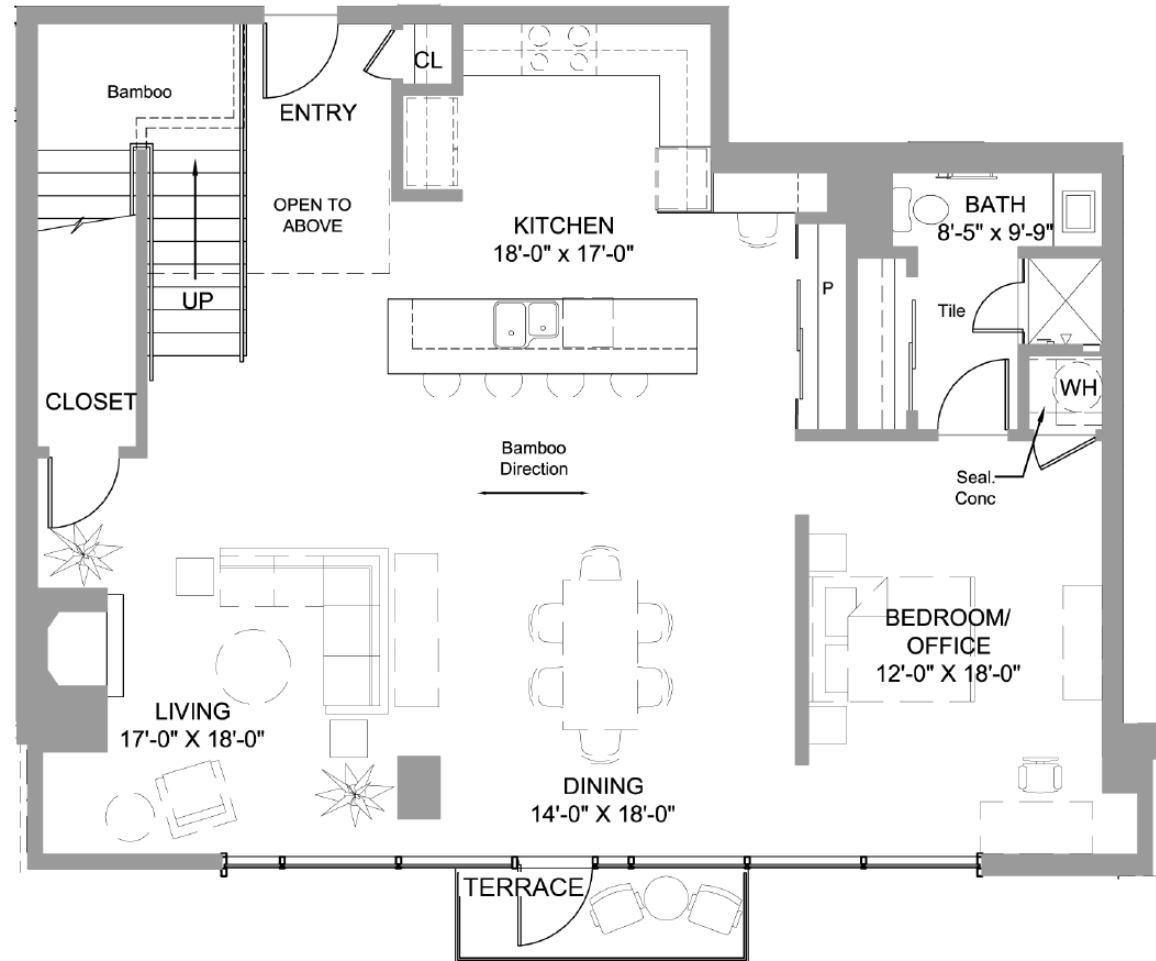

TERRAZZO

EXCLUSIVE METROPOLITAN LIVING IN THE GULCH

2 Bedrooms Plan PH-F

Floors 14/15

Unit Area 2,389 SF
 Terrace 258 SF
 Total Area 2,647 SF
 First Level 1,442 SF
 Second Level 947 SF

Shown with optional bath in place of open-to-below

All renderings and floor plans are conceptual. The finished products may vary from the rendering. Floor plans and dimensions as shown are subject to change during construction as conditions may require.

Not to Scale