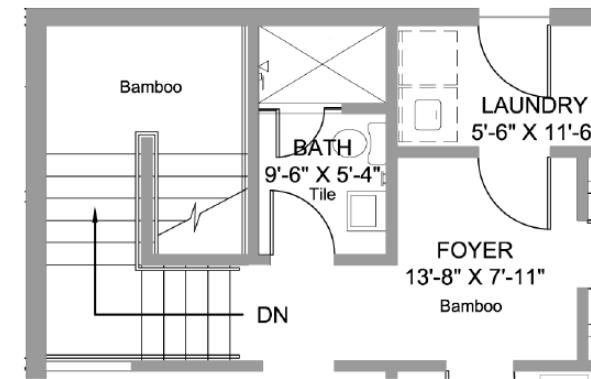

TERRAZZO

EXCLUSIVE METROPOLITAN LIVING IN THE GULCH

2 Bedrooms Plan PH-F

Floors 14/15

Unit Area 2,389 SF
 Terrace 258 SF
 Total Area 2,647 SF
 First Level 1,442 SF
 Second Level 947 SF

Shown with optional bath in place of open-to-below

All renderings and floor plans are conceptual. The finished products may vary from the rendering. Floor plans and dimensions as shown are subject to change during construction as conditions may require.

Not to Scale