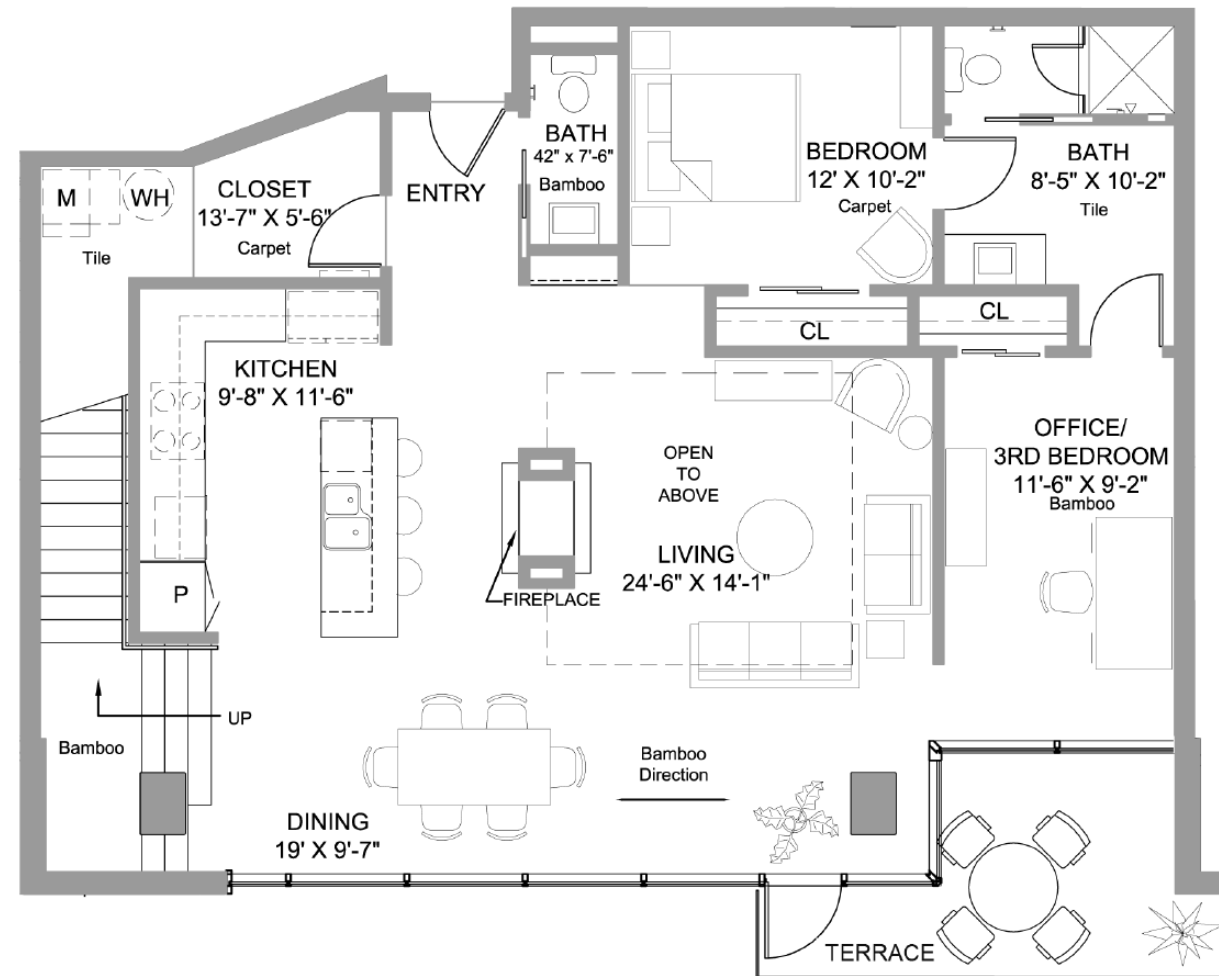

TERRAZZO

EXCLUSIVE METROPOLITAN LIVING IN THE GULCH

3 Bedrooms Plan PH-E

Floors 14/15

Unit Area	2,528 SF
Terrace	292 SF
Total Area	2,820 SF
First Level	1,448 SF
Second Level	1,080 SF

All renderings and floor plans are conceptual. The finished products may vary from the rendering. Floor plans and dimensions as shown are subject to change during construction as conditions may require.

Not to Scale