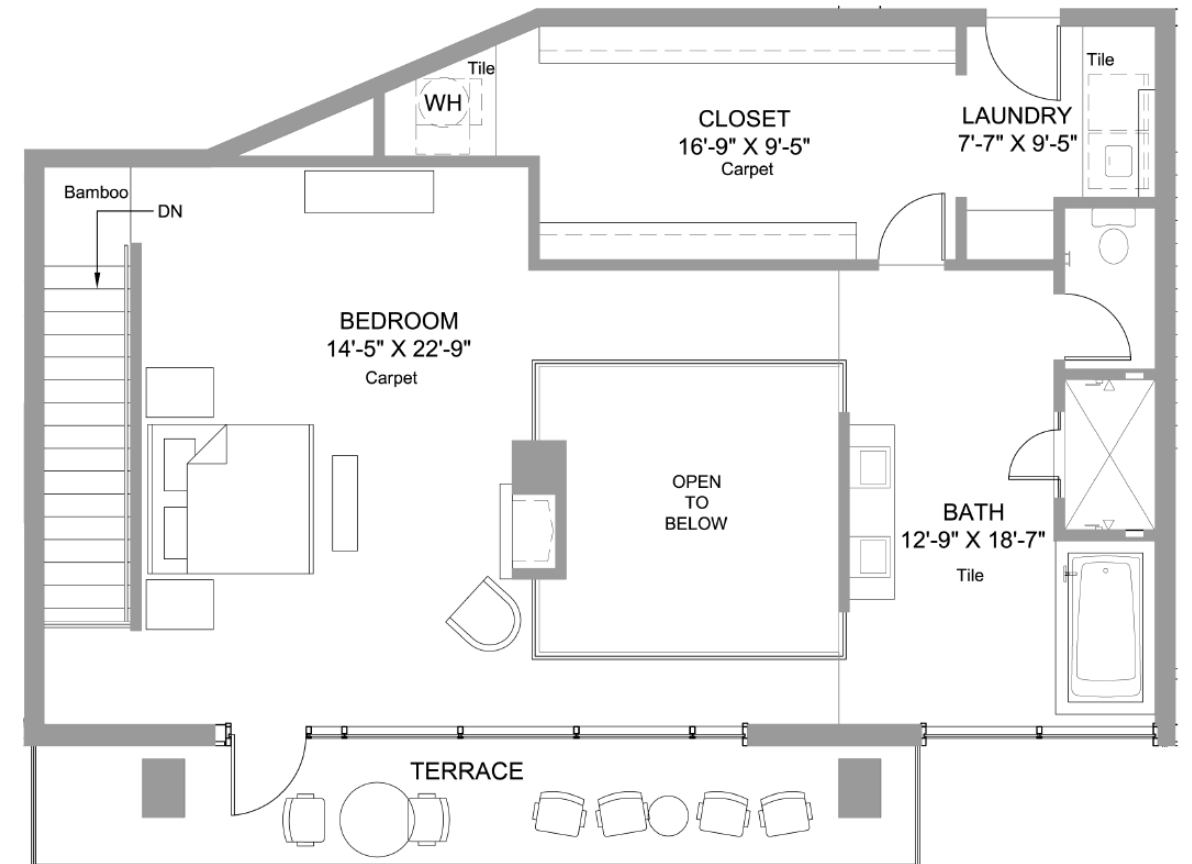

TERRAZZO

EXCLUSIVE METROPOLITAN LIVING IN THE GULCH

3 Bedrooms Plan PH-E

Floors 14/15

Unit Area	2,528 SF
Terrace	292 SF
Total Area	2,820 SF
First Level	1,448 SF
Second Level	1,080 SF

All renderings and floor plans are conceptual. The finished products may vary from the rendering. Floor plans and dimensions as shown are subject to change during construction as conditions may require.

Not to Scale