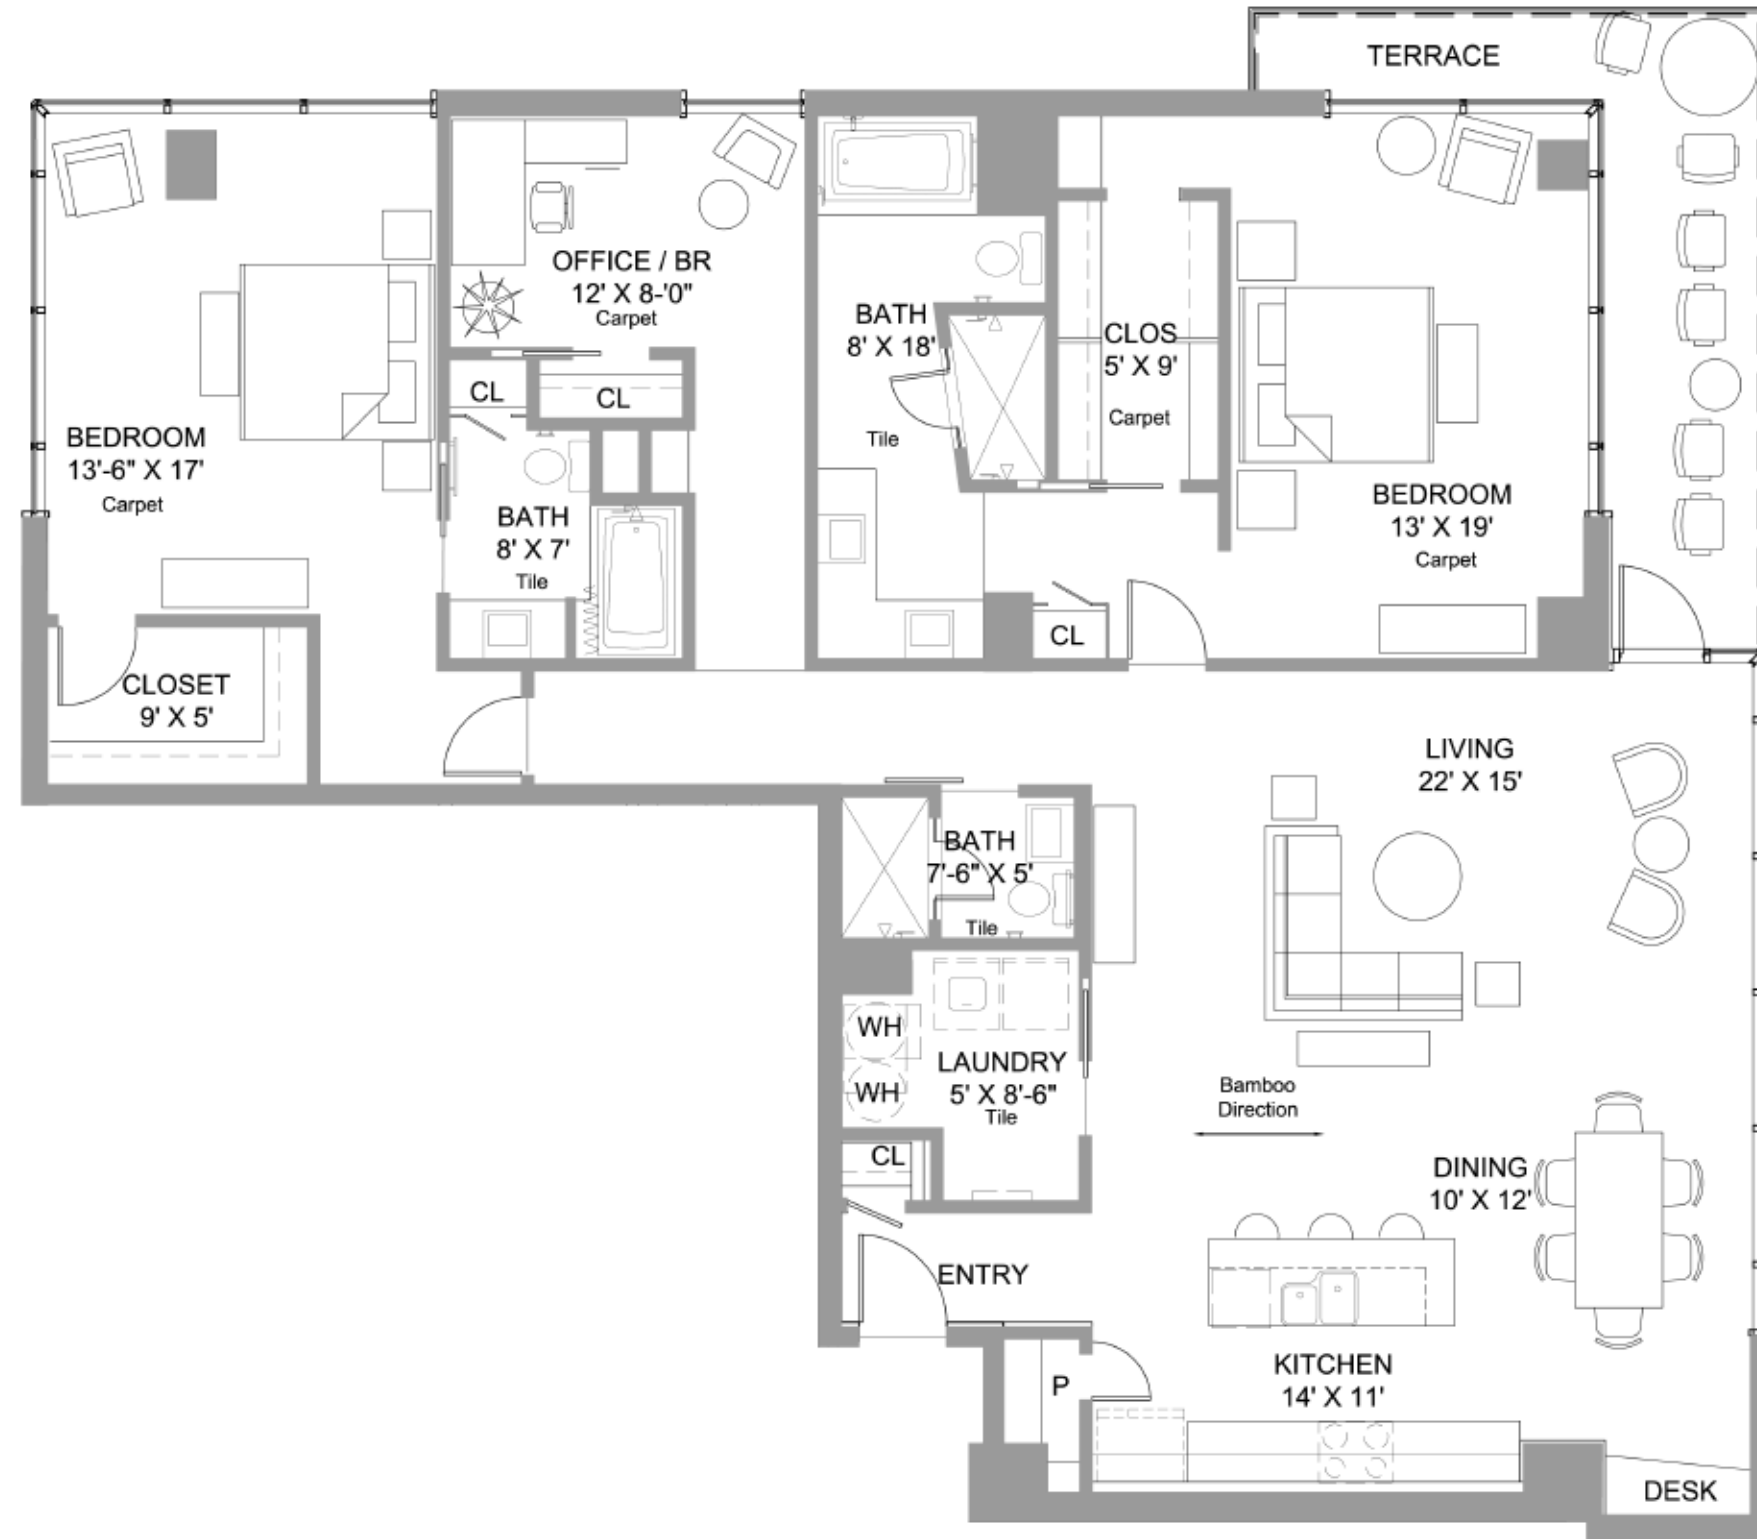

TERRAZZO

EXCLUSIVE METROPOLITAN LIVING IN THE GULCH

3 Bedrooms Plan P

Floors 7, 8, 9, 10, 11, 12, 14, 15

Unit Area 2,109 SF
Terrace 152 SF
Total Area 2,261 SF

All renderings and floor plans are conceptual. The finished products may vary from the rendering. Floor plans and dimensions as shown are subject to change during construction as conditions may require.

Not to Scale