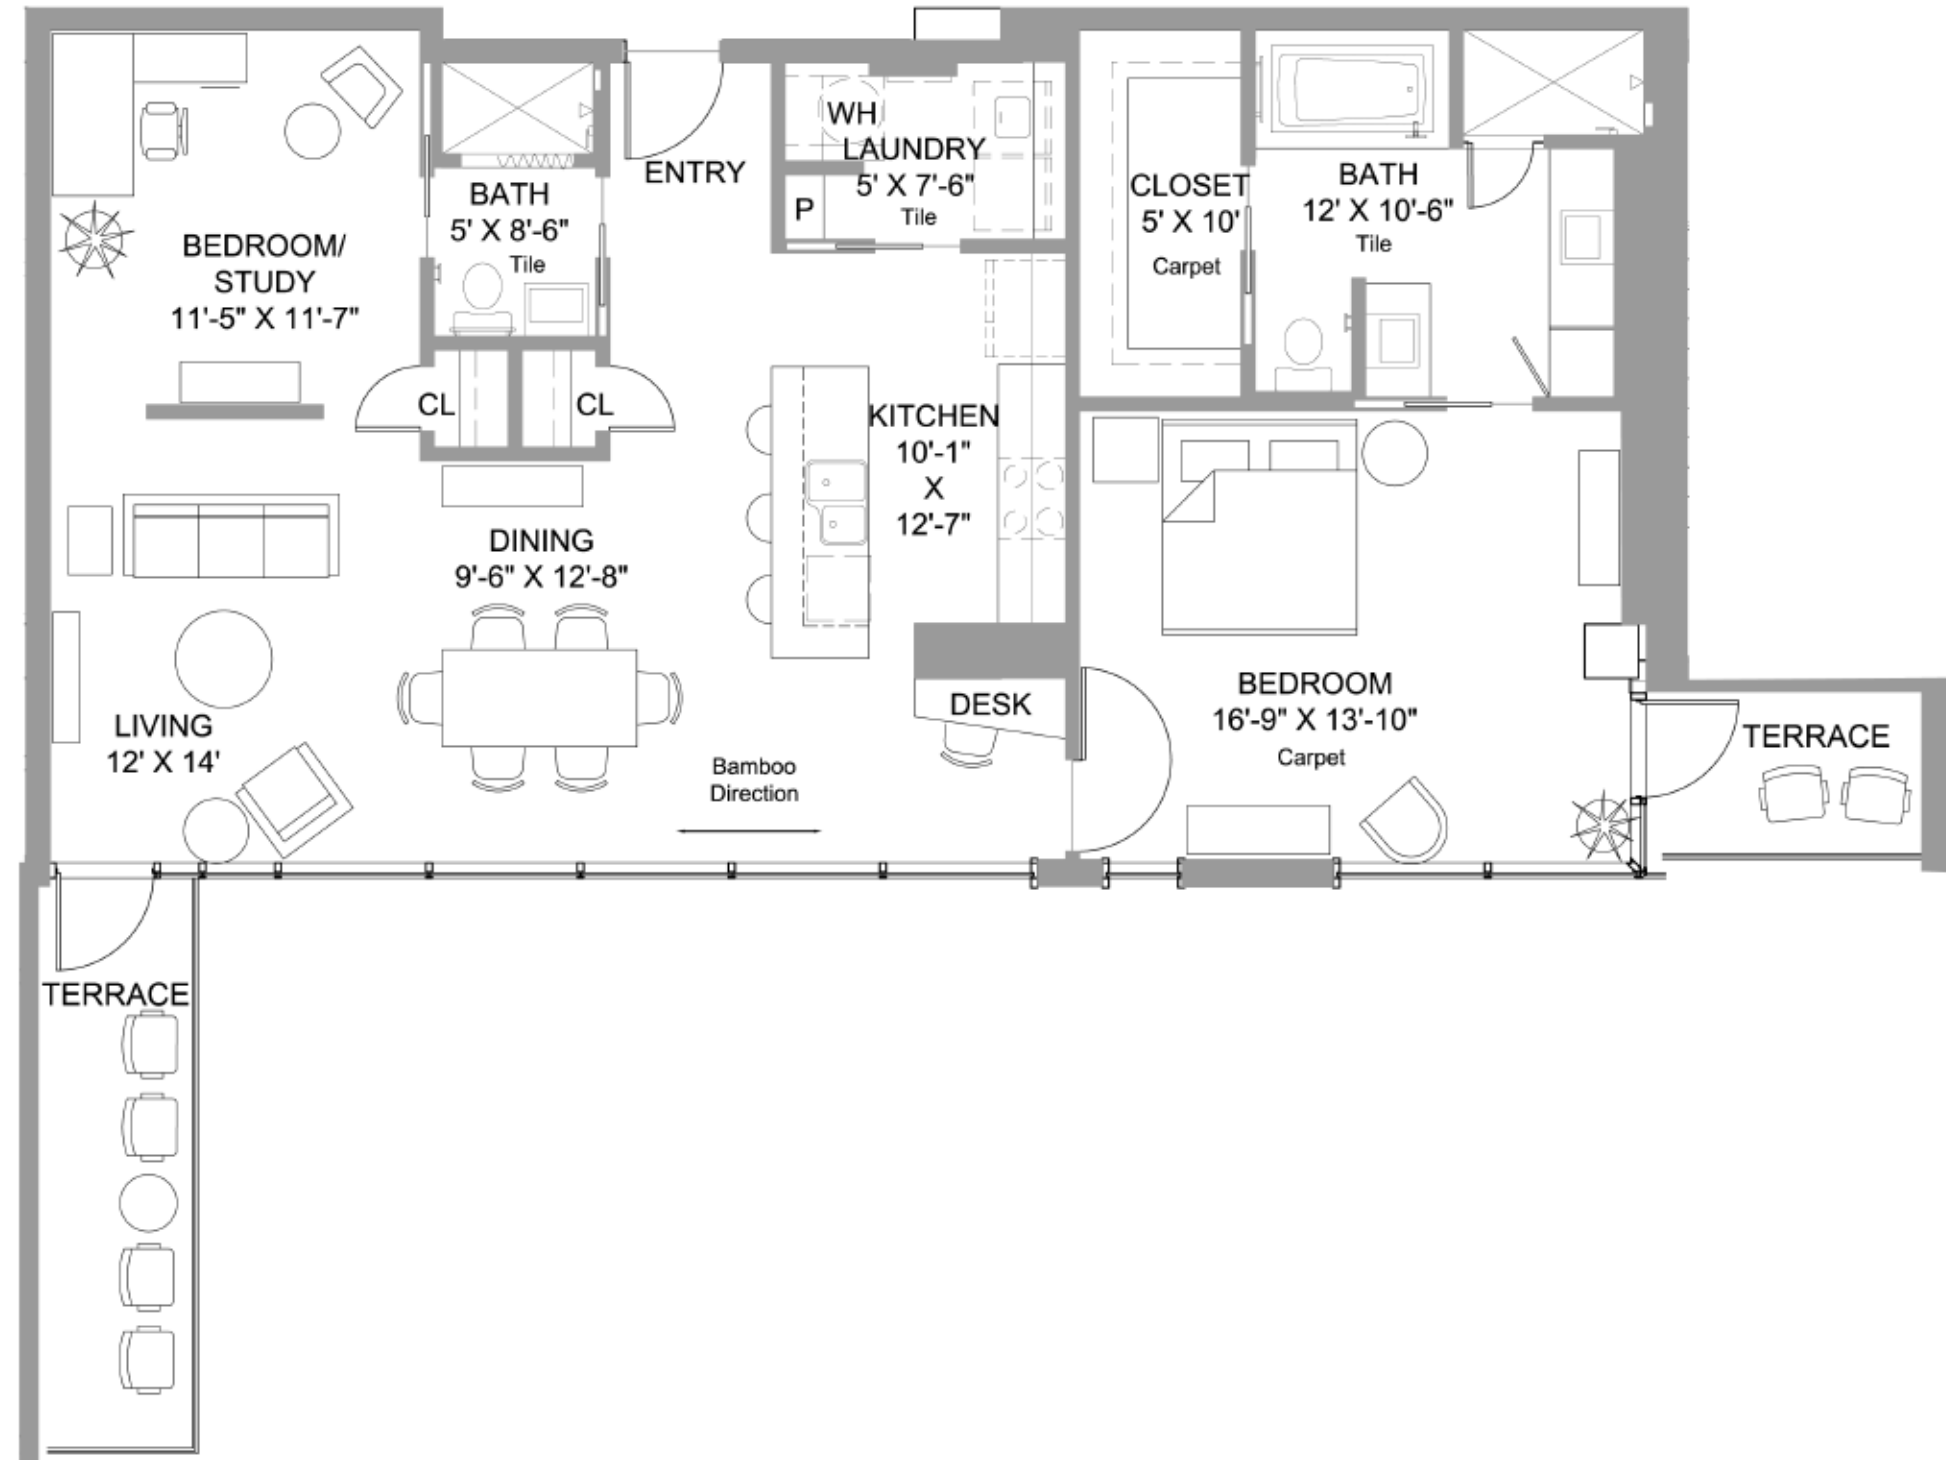

## 2 Bedrooms Plan O

Floors 5, 6, 7, 8, 9, 10, 11, 12, 14, 15

Unit Area 1,334 SF  
Terrace 122 SF  
Total Area 1,456 SF

All renderings and floor plans are conceptual. The finished products may vary from the rendering. Floor plans and dimensions as shown are subject to change during construction as conditions may require.

Not to Scale