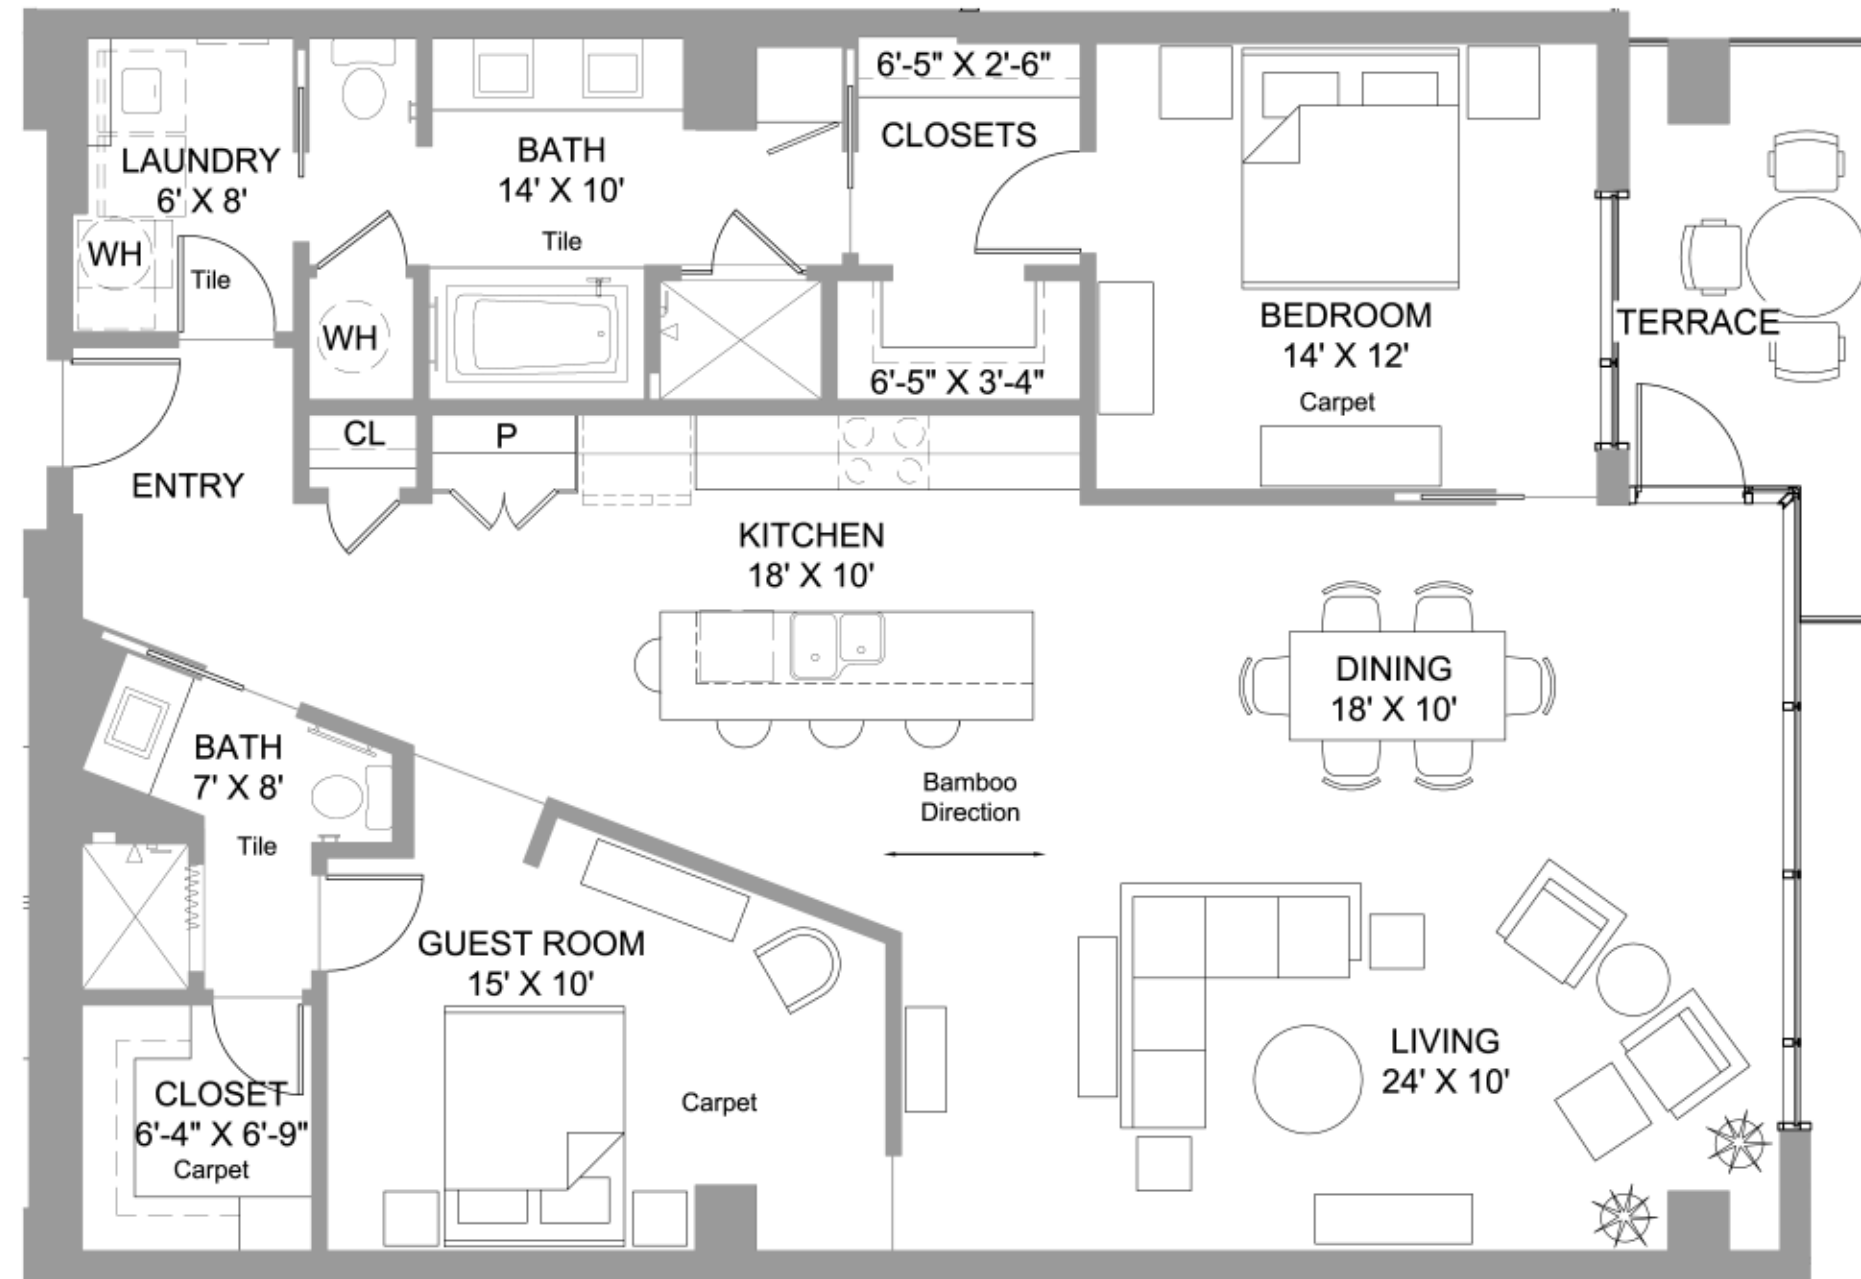

TERRAZZO

EXCLUSIVE METROPOLITAN LIVING IN THE GULCH

2 Bedrooms Plan N

Floors 7, 8, 9, 10, 11, 12

Unit Area 1,638 SF
Terrace 93 SF
Total Area 1,731 SF

All renderings and floor plans are conceptual. The finished products may vary from the rendering. Floor plans and dimensions as shown are subject to change during construction as conditions may require.

Not to Scale