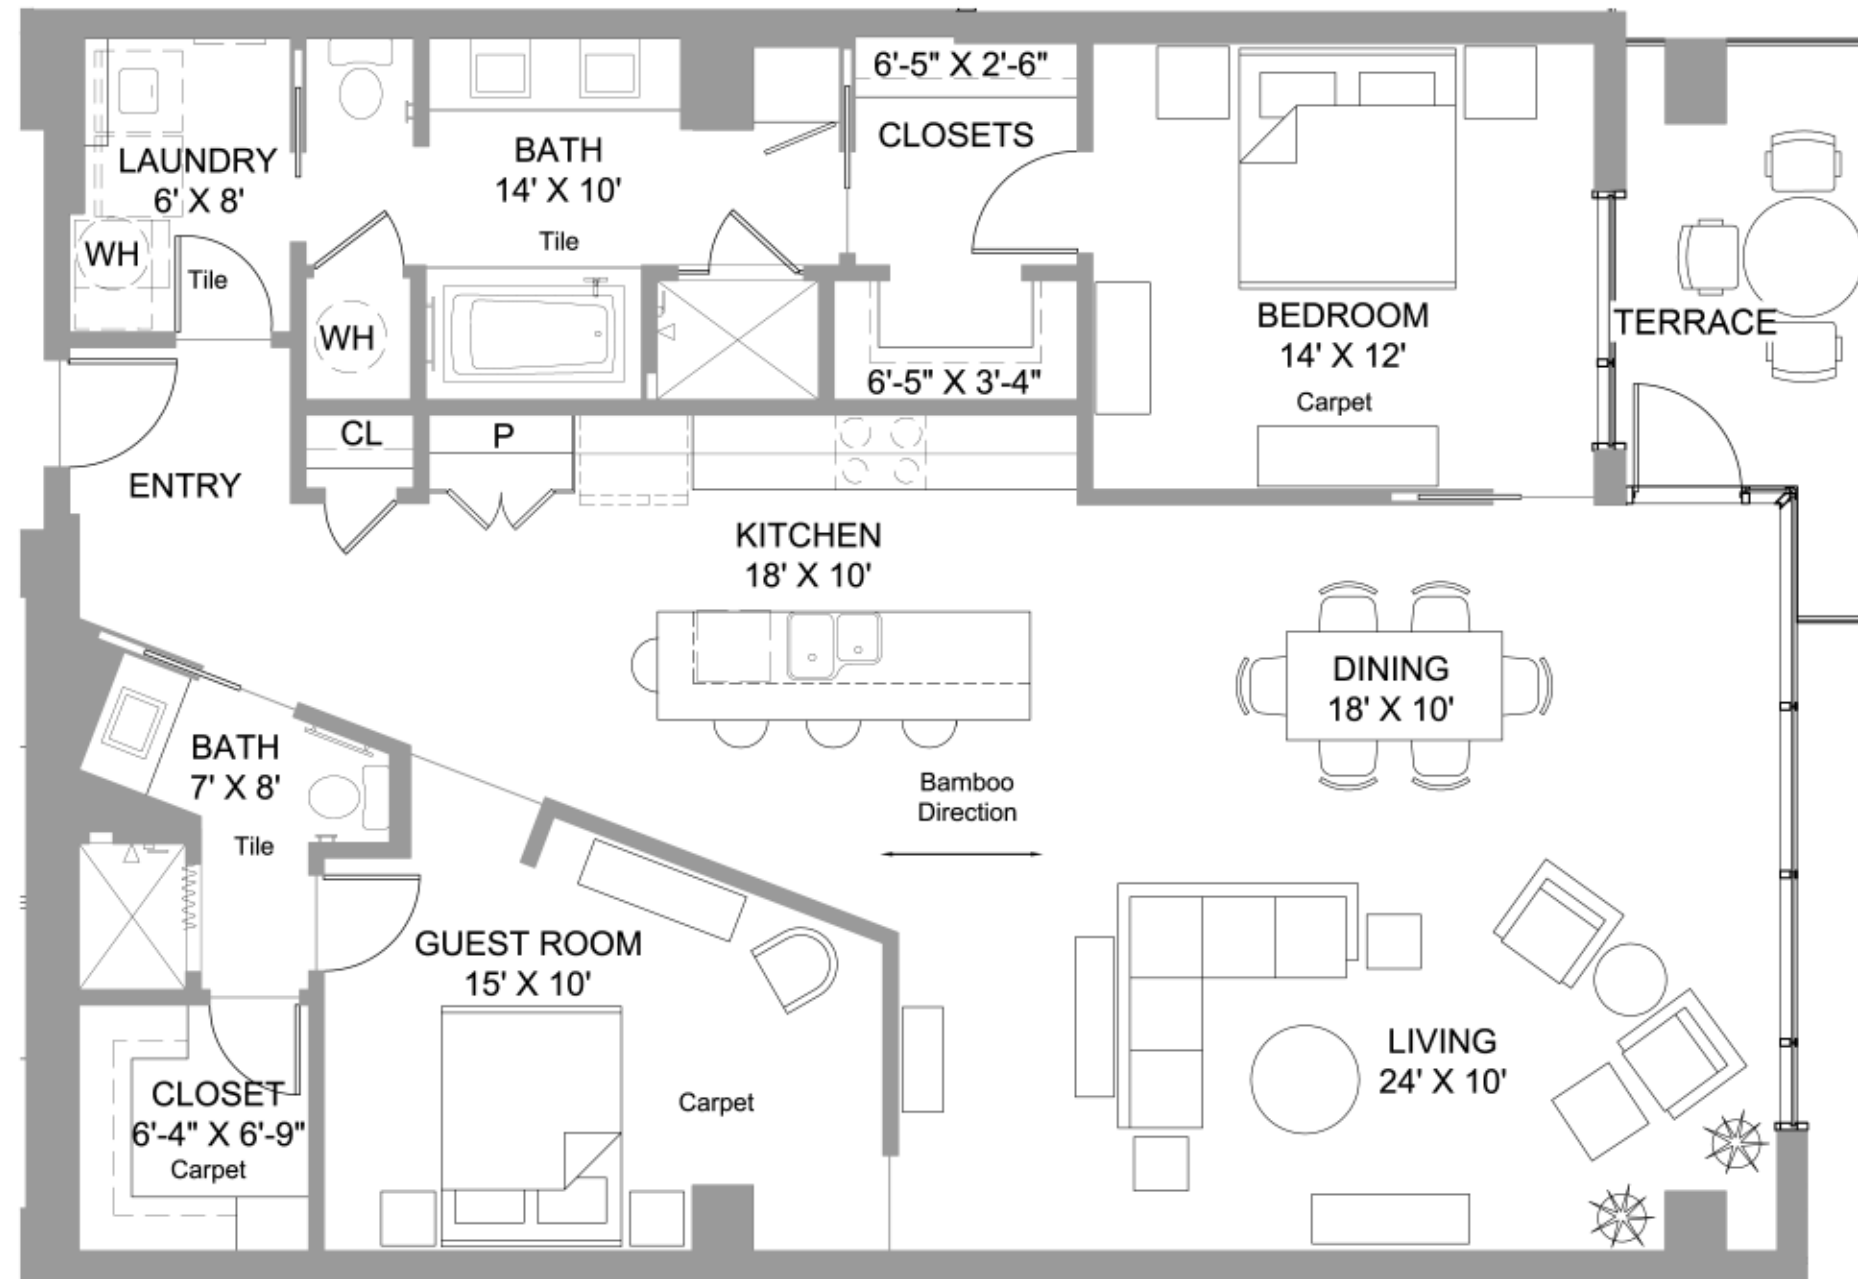

## 2 Bedrooms Plan N

Floors 7, 8, 9, 10, 11, 12

Unit Area 1,638 SF  
Terrace 93 SF  
Total Area 1,731 SF

All renderings and floor plans are conceptual. The finished products may vary from the rendering. Floor plans and dimensions as shown are subject to change during construction as conditions may require.

Not to Scale