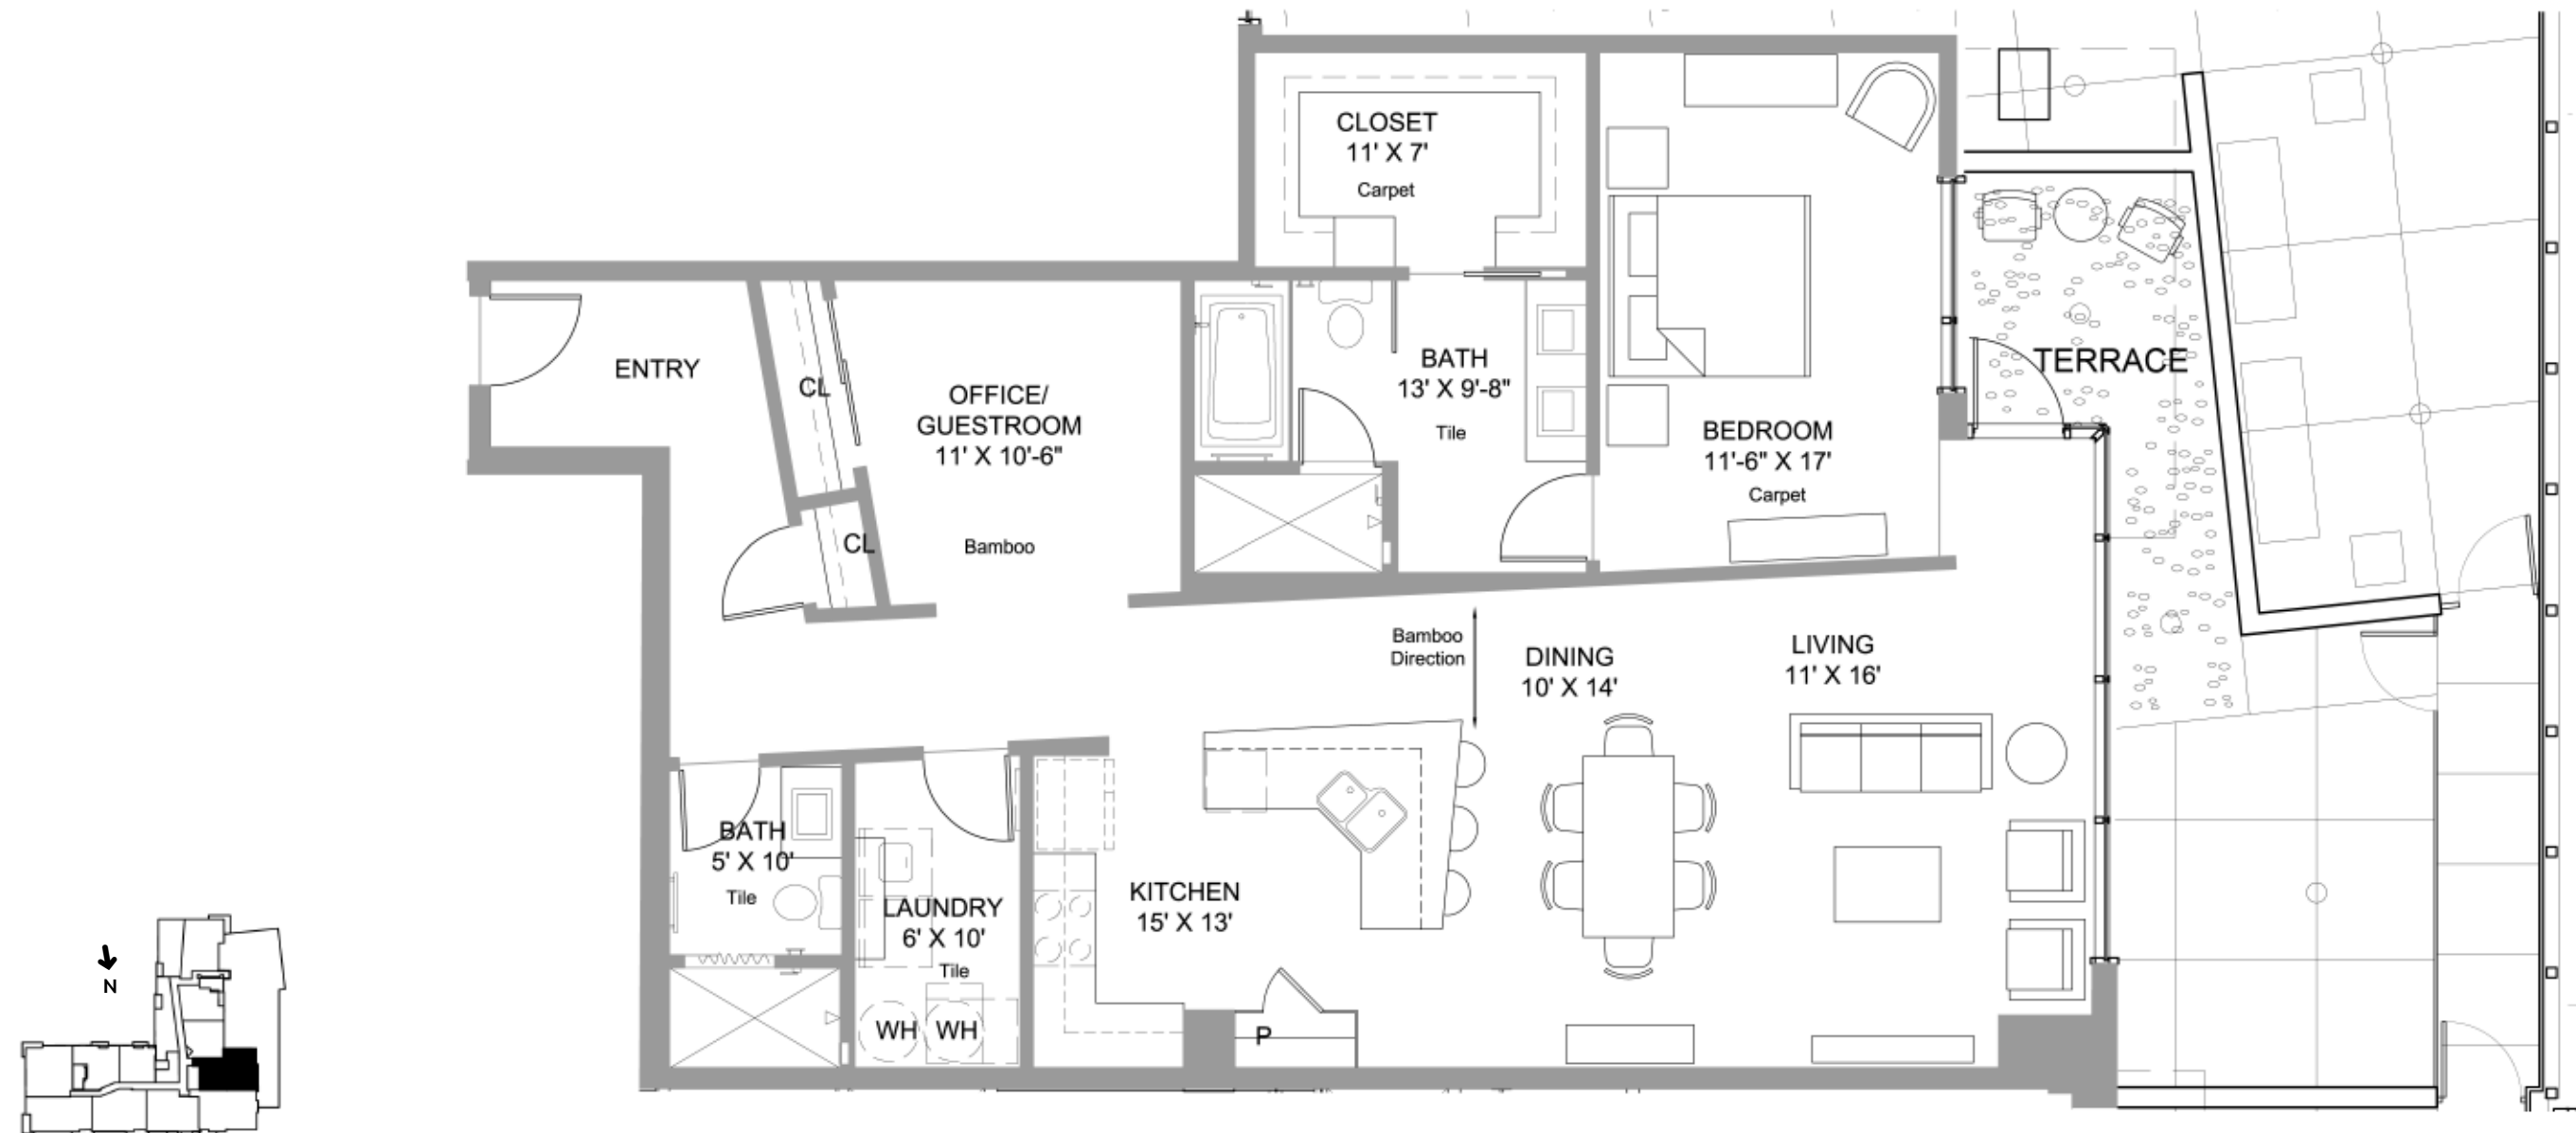

## 2 Bedrooms Plan M

Floor 6

Unit Area 1,527 SF  
Terrace 385 SF  
Total Area 1,912 SF

All renderings and floor plans are conceptual. The finished products may vary from the rendering. Floor plans and dimensions as shown are subject to change during construction as conditions may require.

Not to Scale