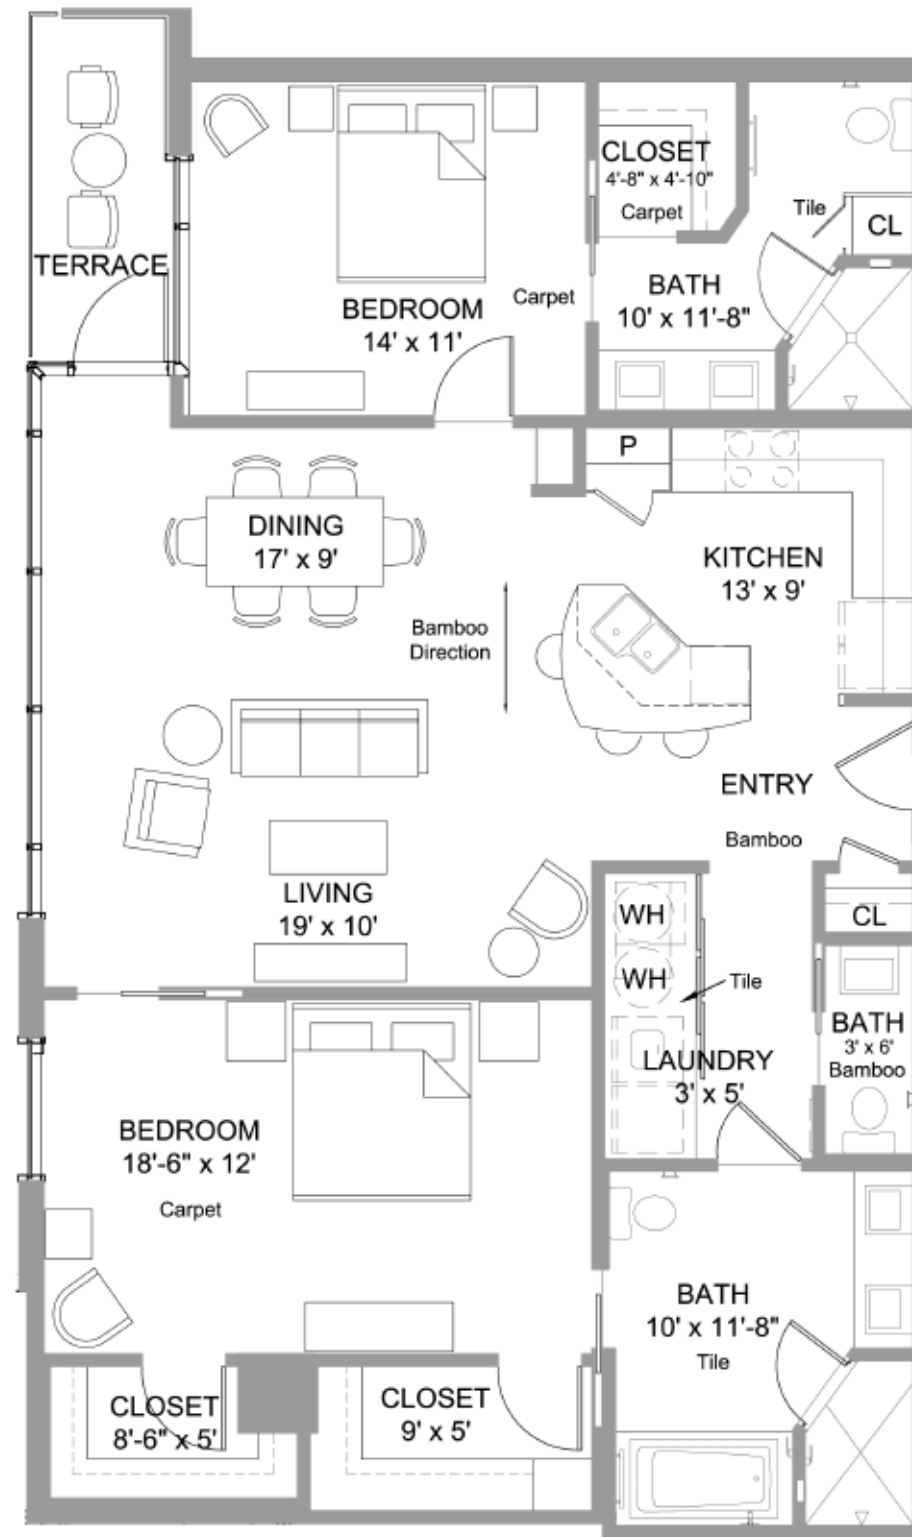

TERRAZZO

EXCLUSIVE METROPOLITAN LIVING IN THE GULCH

2 Bedrooms Plan K

Floors 5, 7, 8, 9, 10, 11, 12, 14, 15

Unit Area 1,472 SF
Terrace 56 SF
Total Area 1,528 SF

All renderings and floor plans are conceptual. The finished products may vary from the rendering. Floor plans and dimensions as shown are subject to change during construction as conditions may require.

Not to Scale