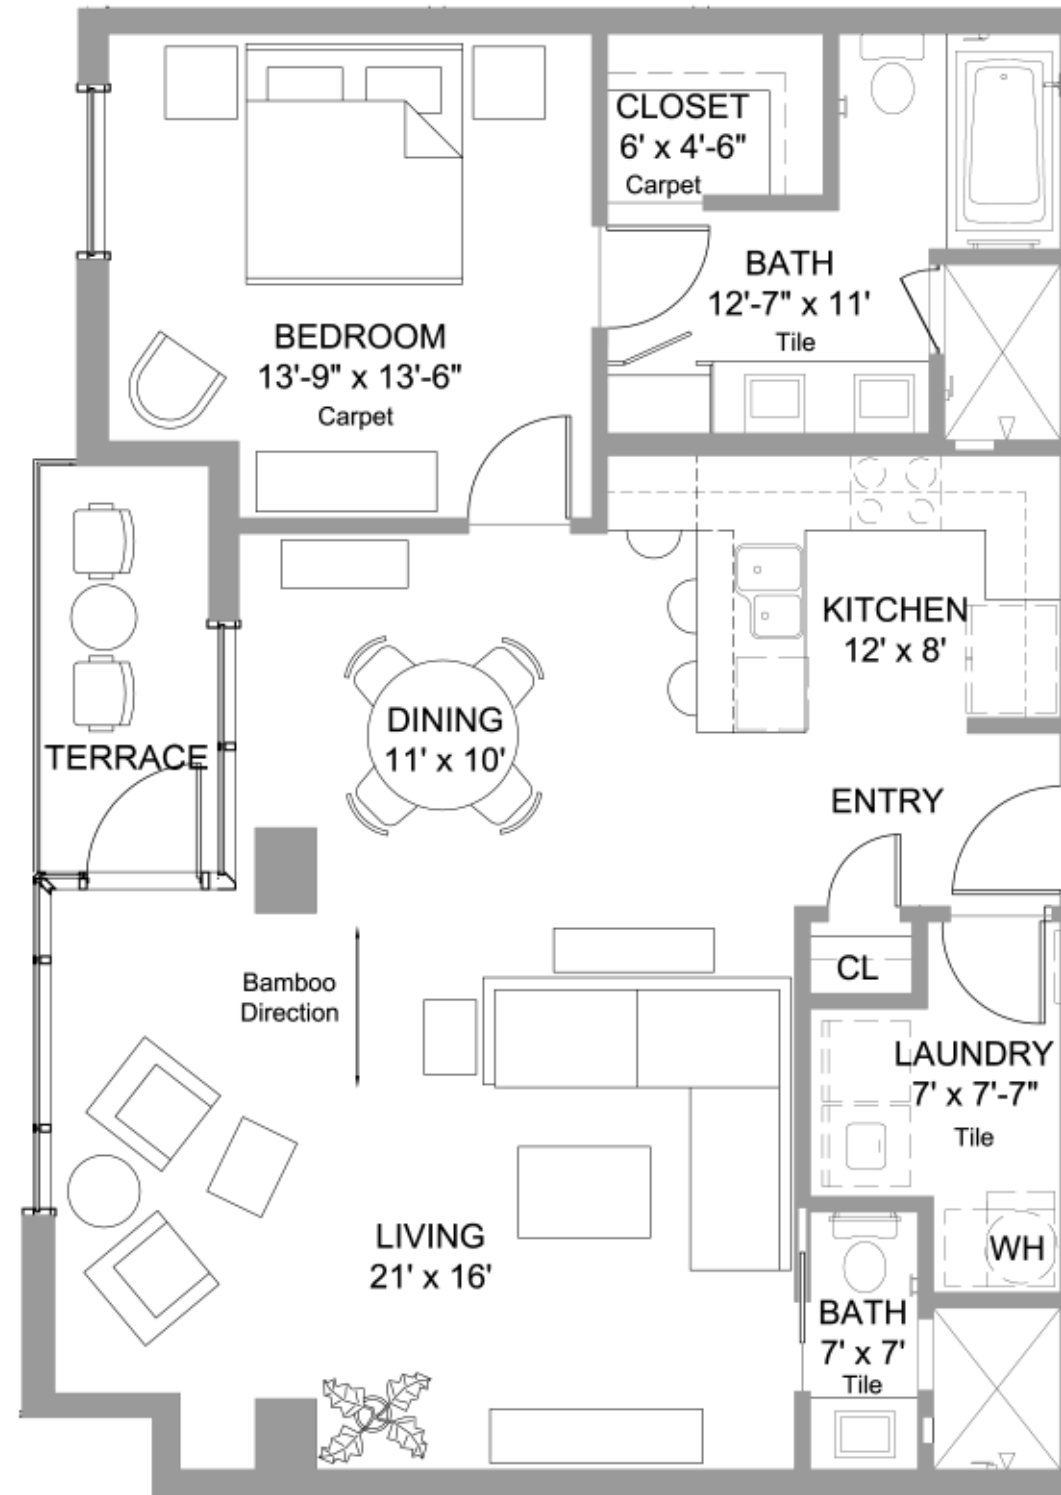

## 1 Bedroom Plan J

Floors 5, 7, 8, 9, 10, 11, 12, 14, 15

Unit Area 1,108 SF  
Terrace 55 SF  
Total Area 1,163 SF

All renderings and floor plans are conceptual. The finished products may vary from the rendering. Floor plans and dimensions as shown are subject to change during construction as conditions may require.

Not to Scale