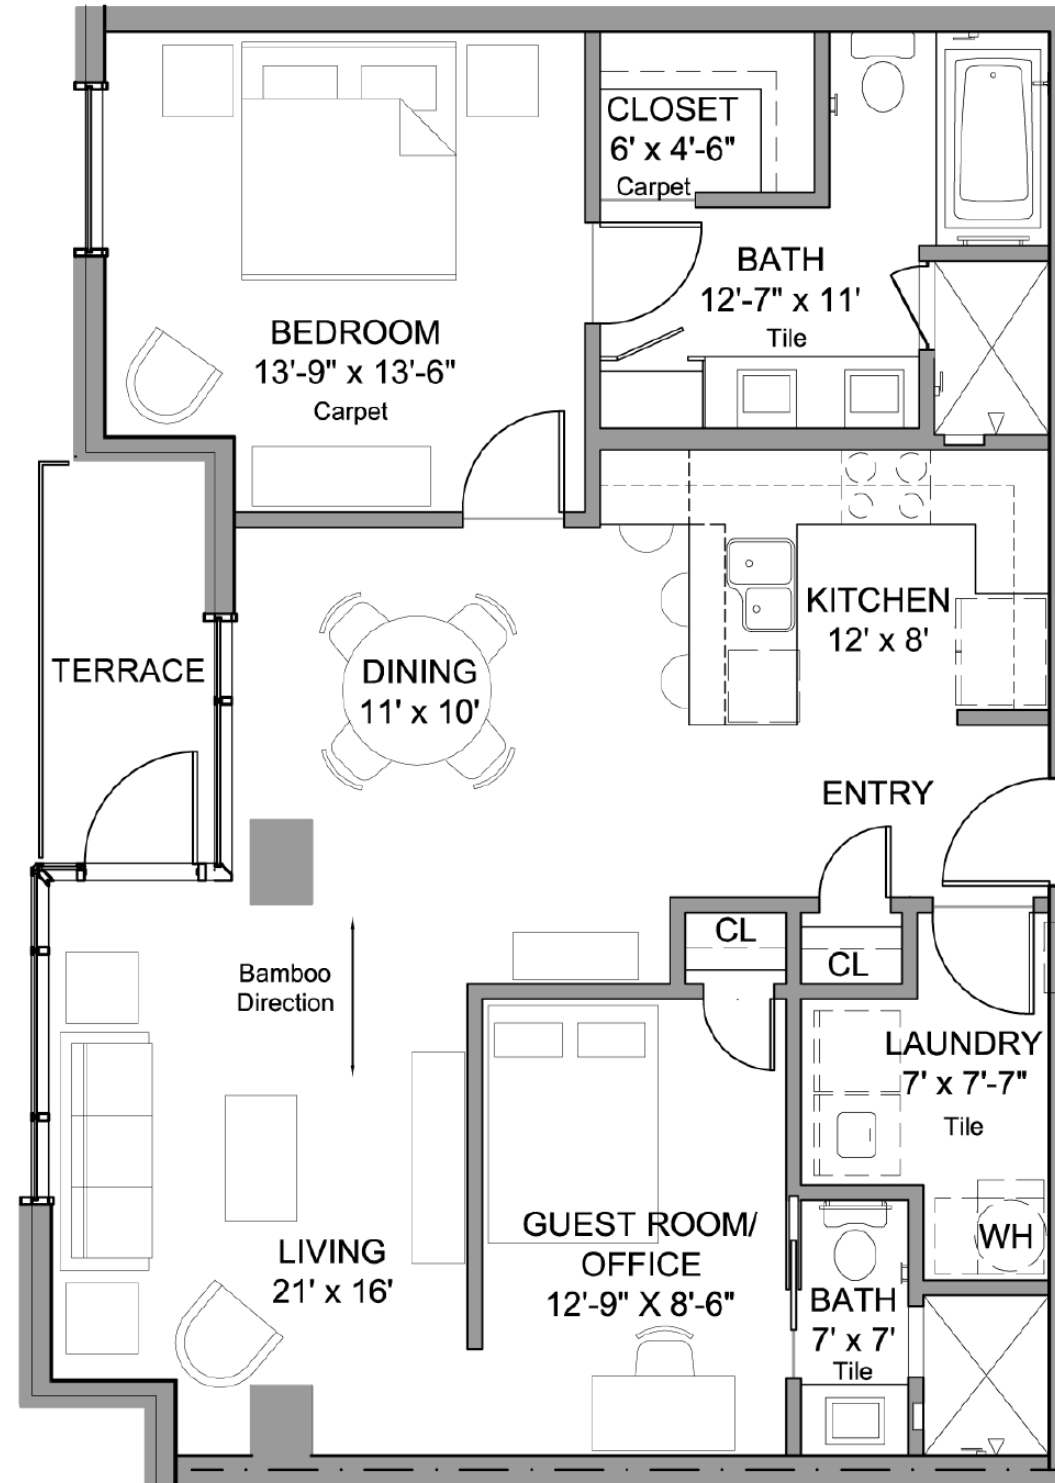

# TERRAZZO

EXCLUSIVE METROPOLITAN LIVING IN THE GULCH

2 Bedrooms  
 Plan J – Alternate  
 Floors 5, 7, 8, 9, 10, 11, 12, 14, 15

Unit Area 1,108 SF  
 Terrace 55 SF  
 Total Area 1,163 SF

All renderings and floor plans are conceptual. The finished products may vary from the rendering. Floor plans and dimensions as shown are subject to change during construction as conditions may require.

Not to Scale