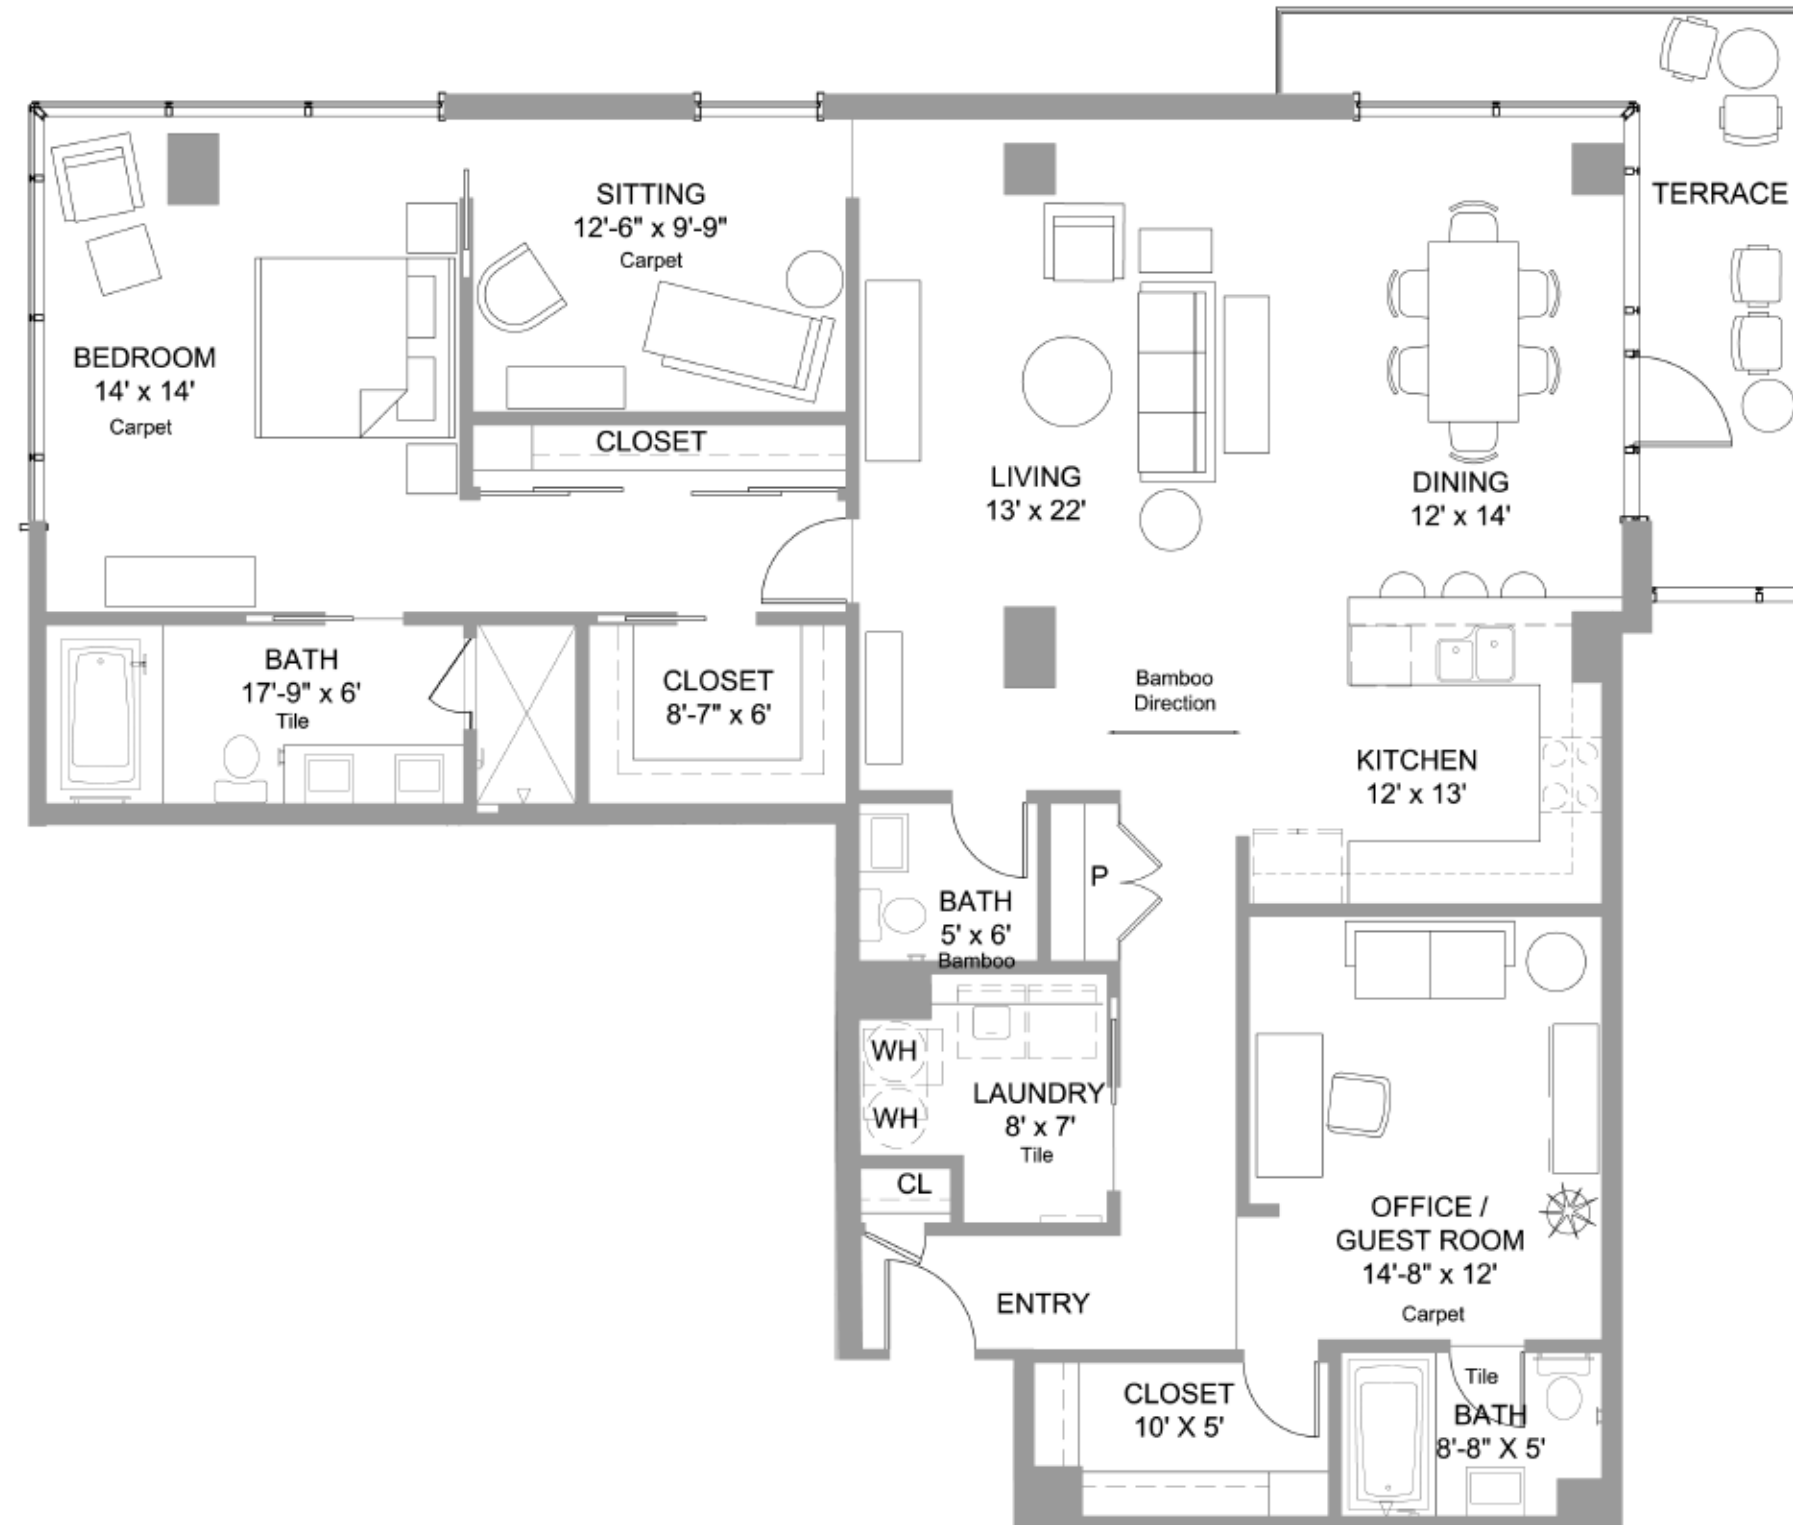

TERRAZZO

EXCLUSIVE METROPOLITAN LIVING IN THE GULCH

2 Bedrooms Plan I

Floor 5

Unit Area 1,919 SF
 Terrace 138 SF
 Total Area 2,057 SF

All renderings and floor plans are conceptual. The finished products may vary from the rendering. Floor plans and dimensions as shown are subject to change during construction as conditions may require.

Not to Scale