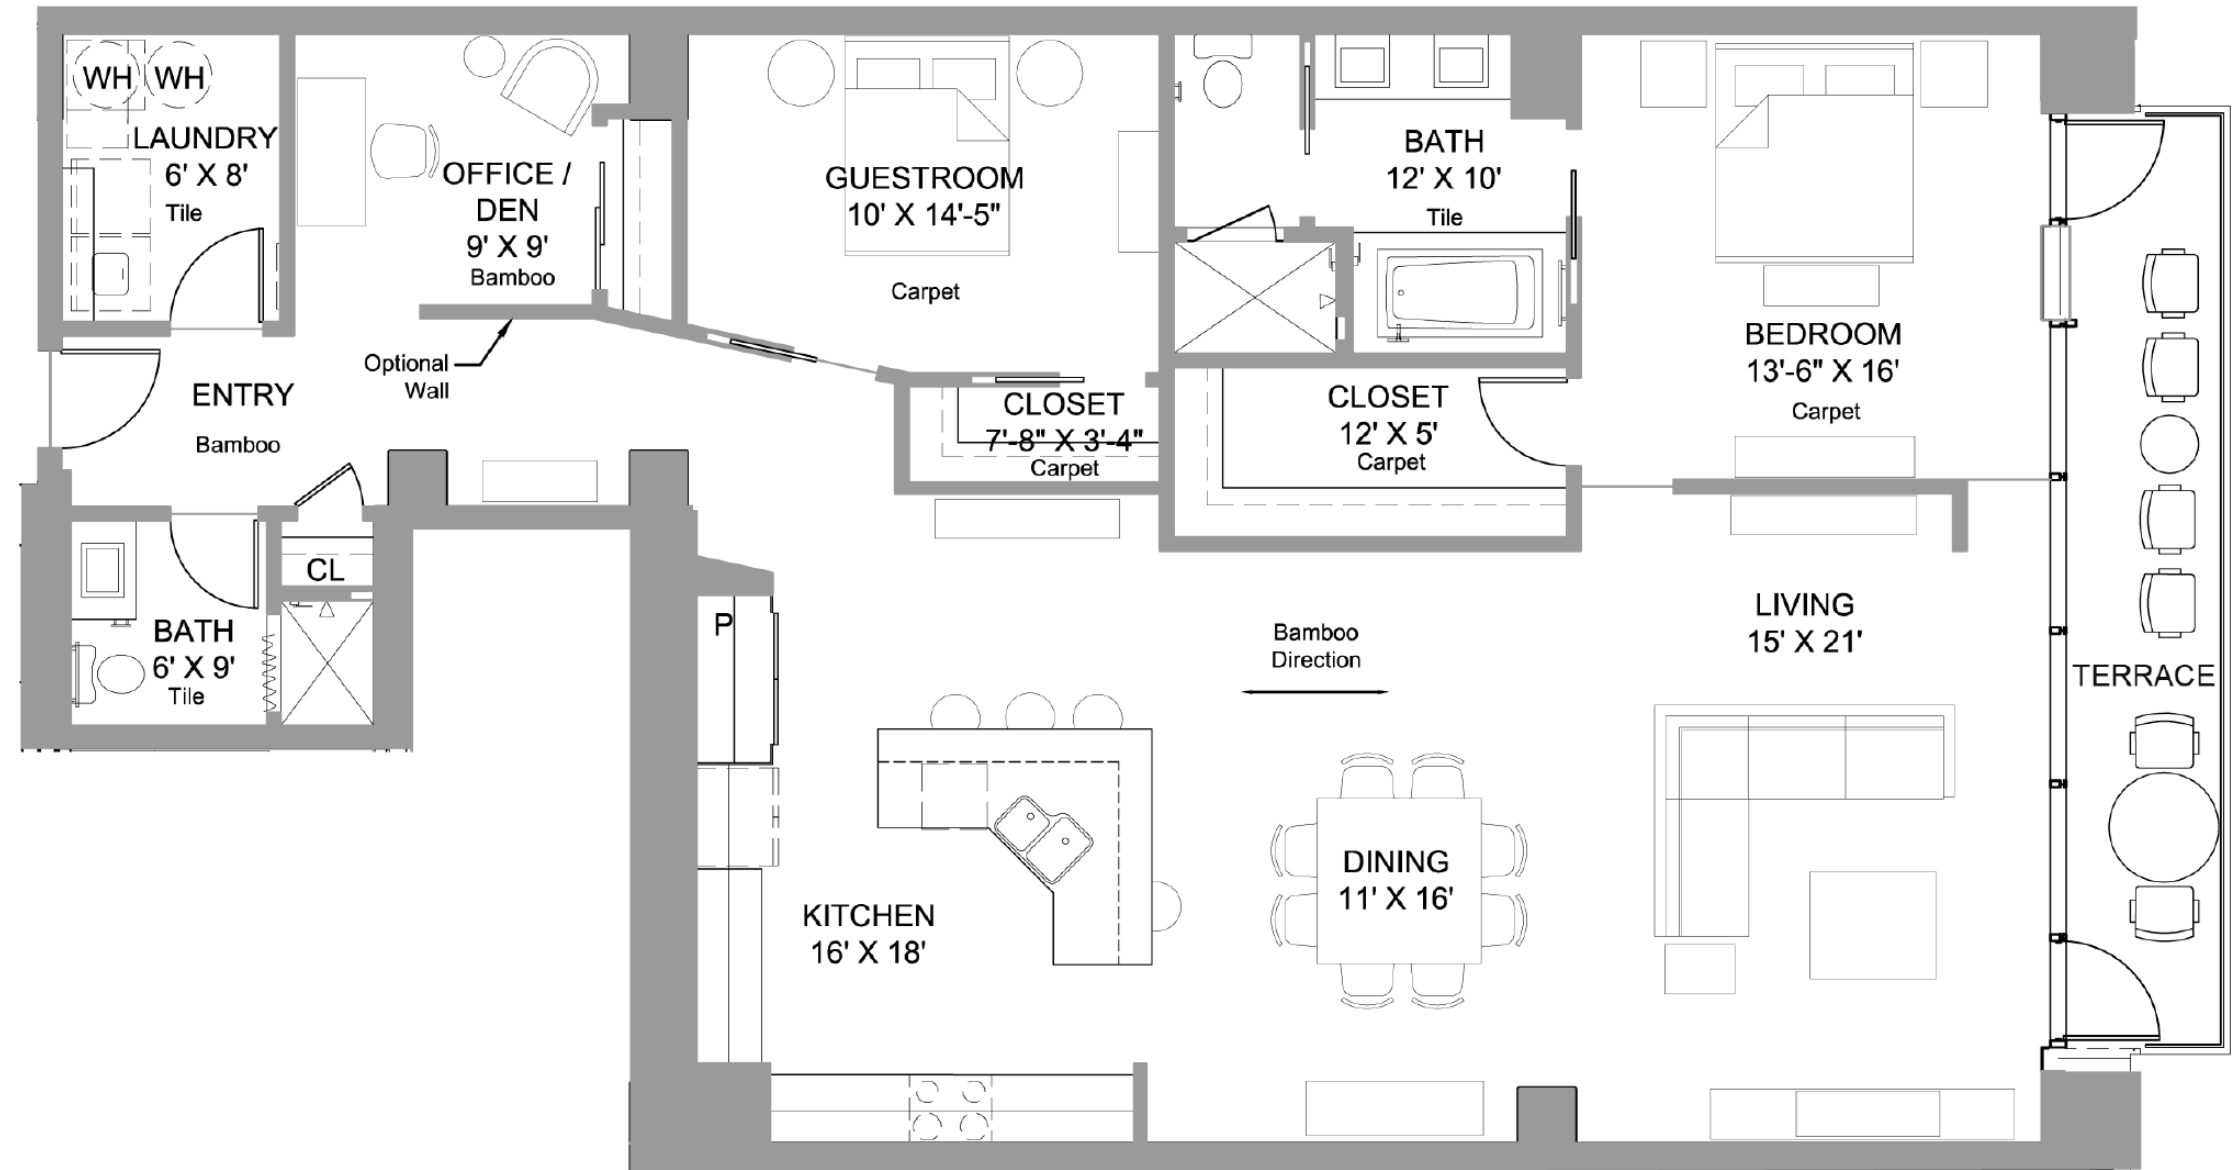

Unit Area 1,869 SF  
Terrace 152 SF  
Total Area 2,021 SF

All renderings and floor plans are conceptual. The finished products may vary from the rendering. Floor plans and dimensions as shown are subject to change during construction as conditions may require.

Not to Scale