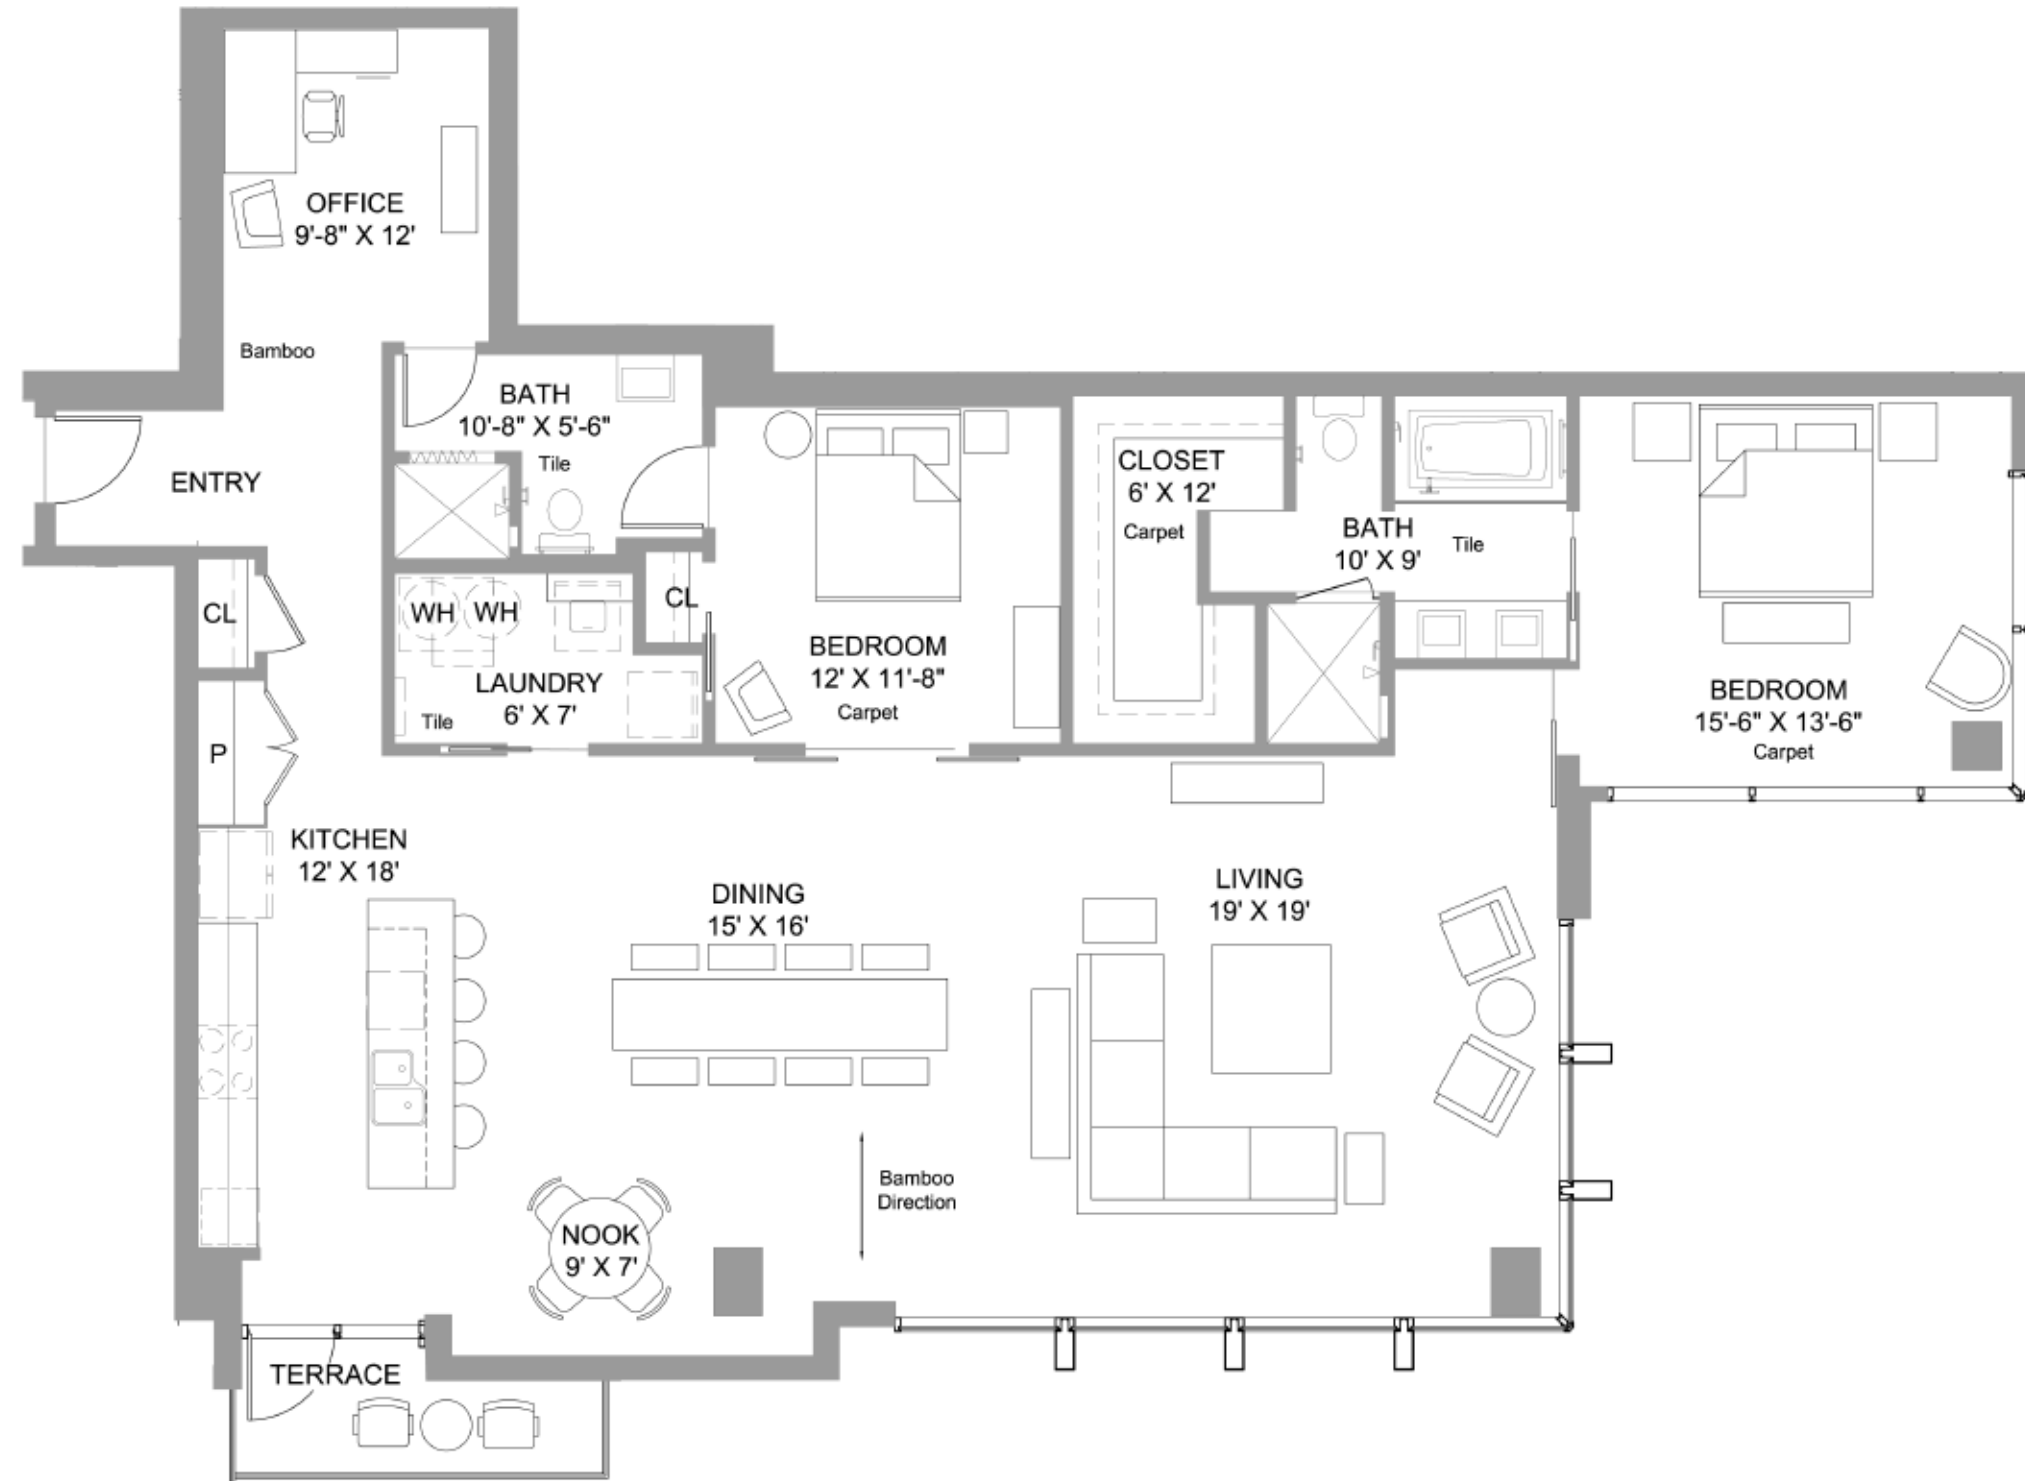

## 2 Bedrooms Plan G

Floor 5

Unit Area 2,011 SF  
Terrace 54 SF  
Total Area 2,065 SF

All renderings and floor plans are conceptual. The finished products may vary from the rendering. Floor plans and dimensions as shown are subject to change during construction as conditions may require.

Not to Scale