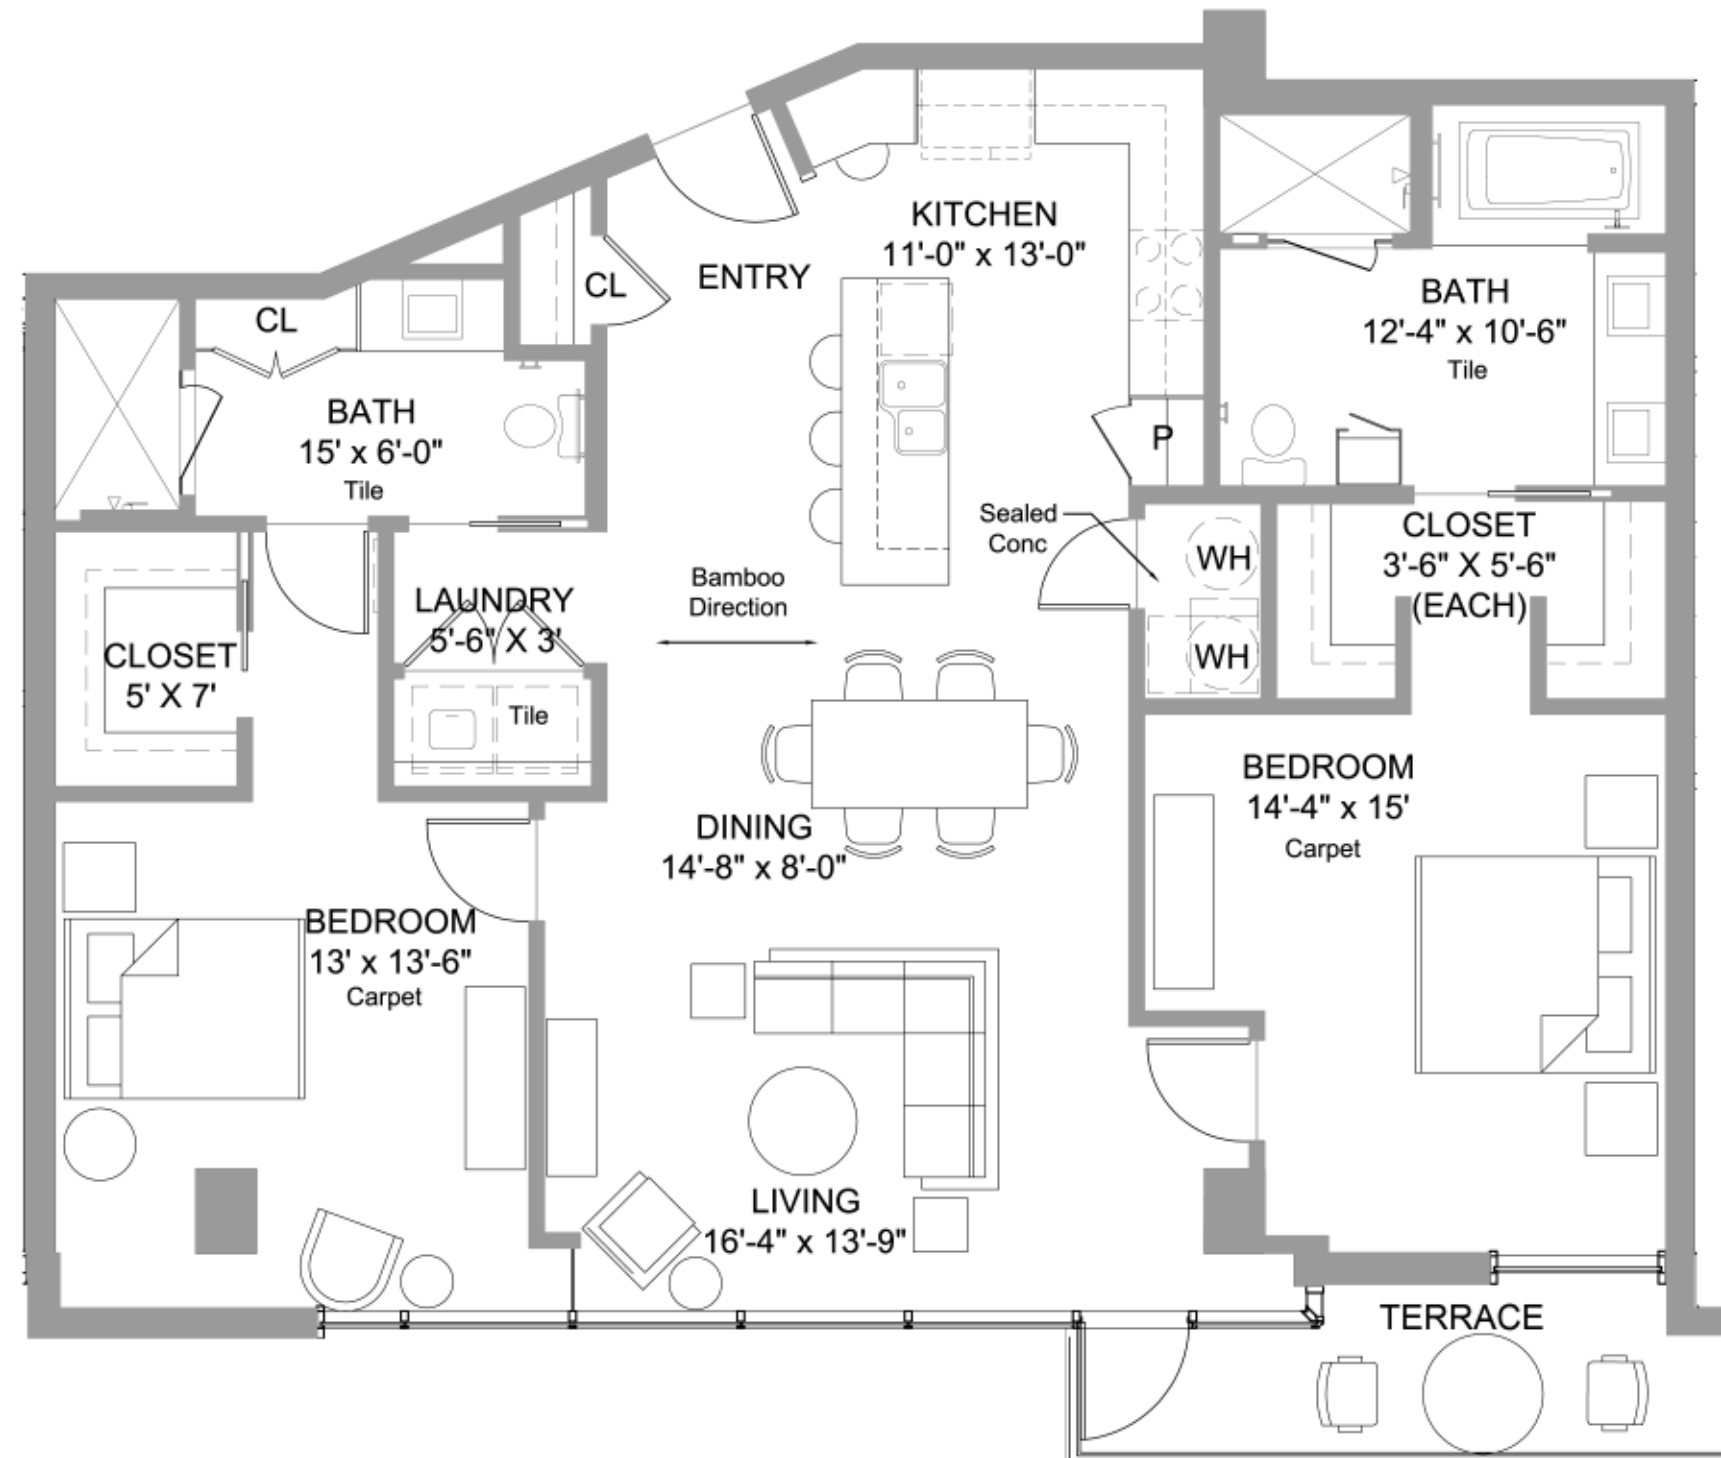

TERRAZZO

EXCLUSIVE METROPOLITAN LIVING IN THE GULCH

2 Bedrooms Plan E

Floors 6, 7, 8, 9, 10, 11, 12

Unit Area 1,510 SF
 Terrace 81 SF
 Total Area 1,591 SF

All renderings and floor plans are conceptual. The finished products may vary from the rendering. Floor plans and dimensions as shown are subject to change during construction as conditions may require.

Not to Scale