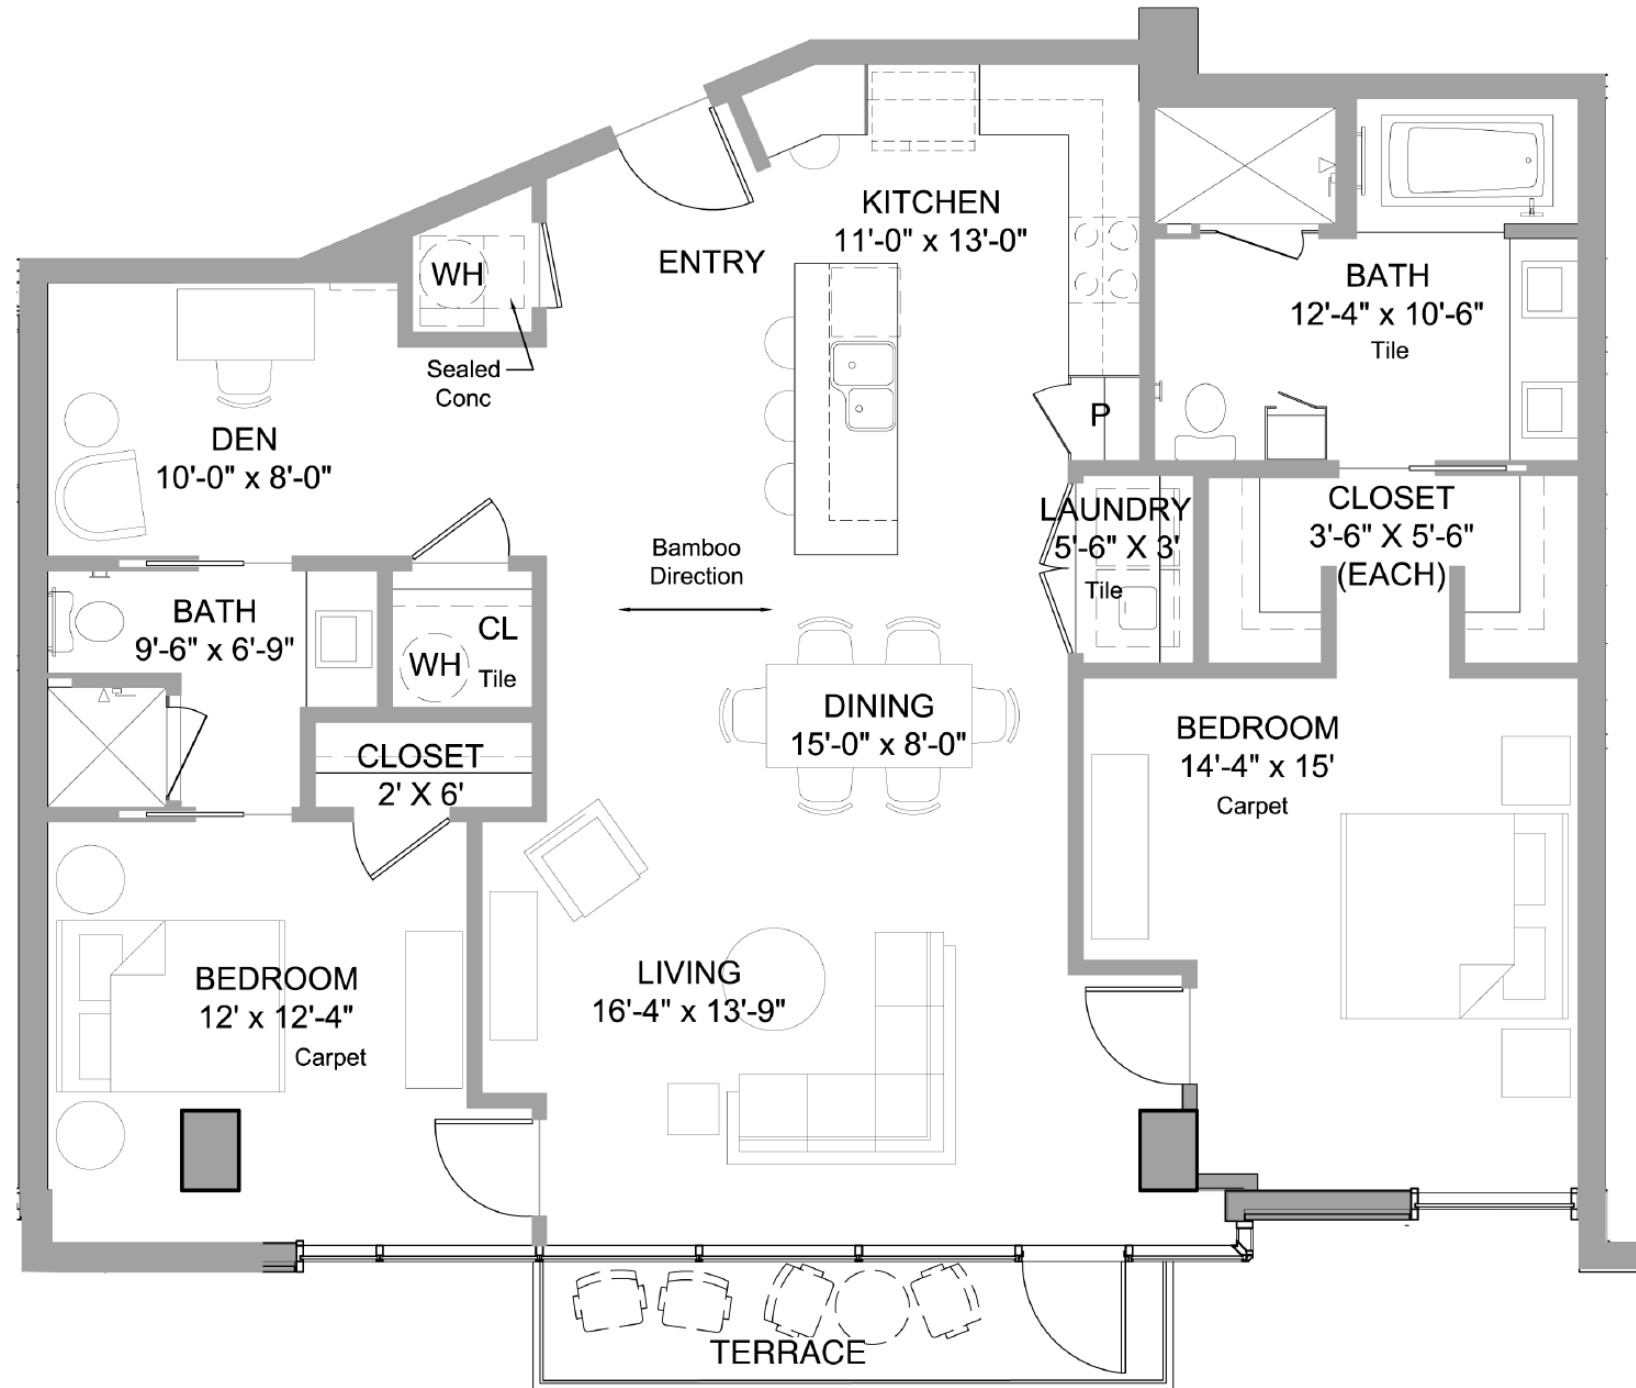

## 2 Bedrooms + Den Plan E - Alternate

Floors 9, 10, 11, 12

Unit Area 1,510 SF  
Terrace 81 SF  
Total Area 1,591 SF

All renderings and floor plans are conceptual. The finished products may vary from the rendering. Floor plans and dimensions as shown are subject to change during construction as conditions may require.

Not to Scale