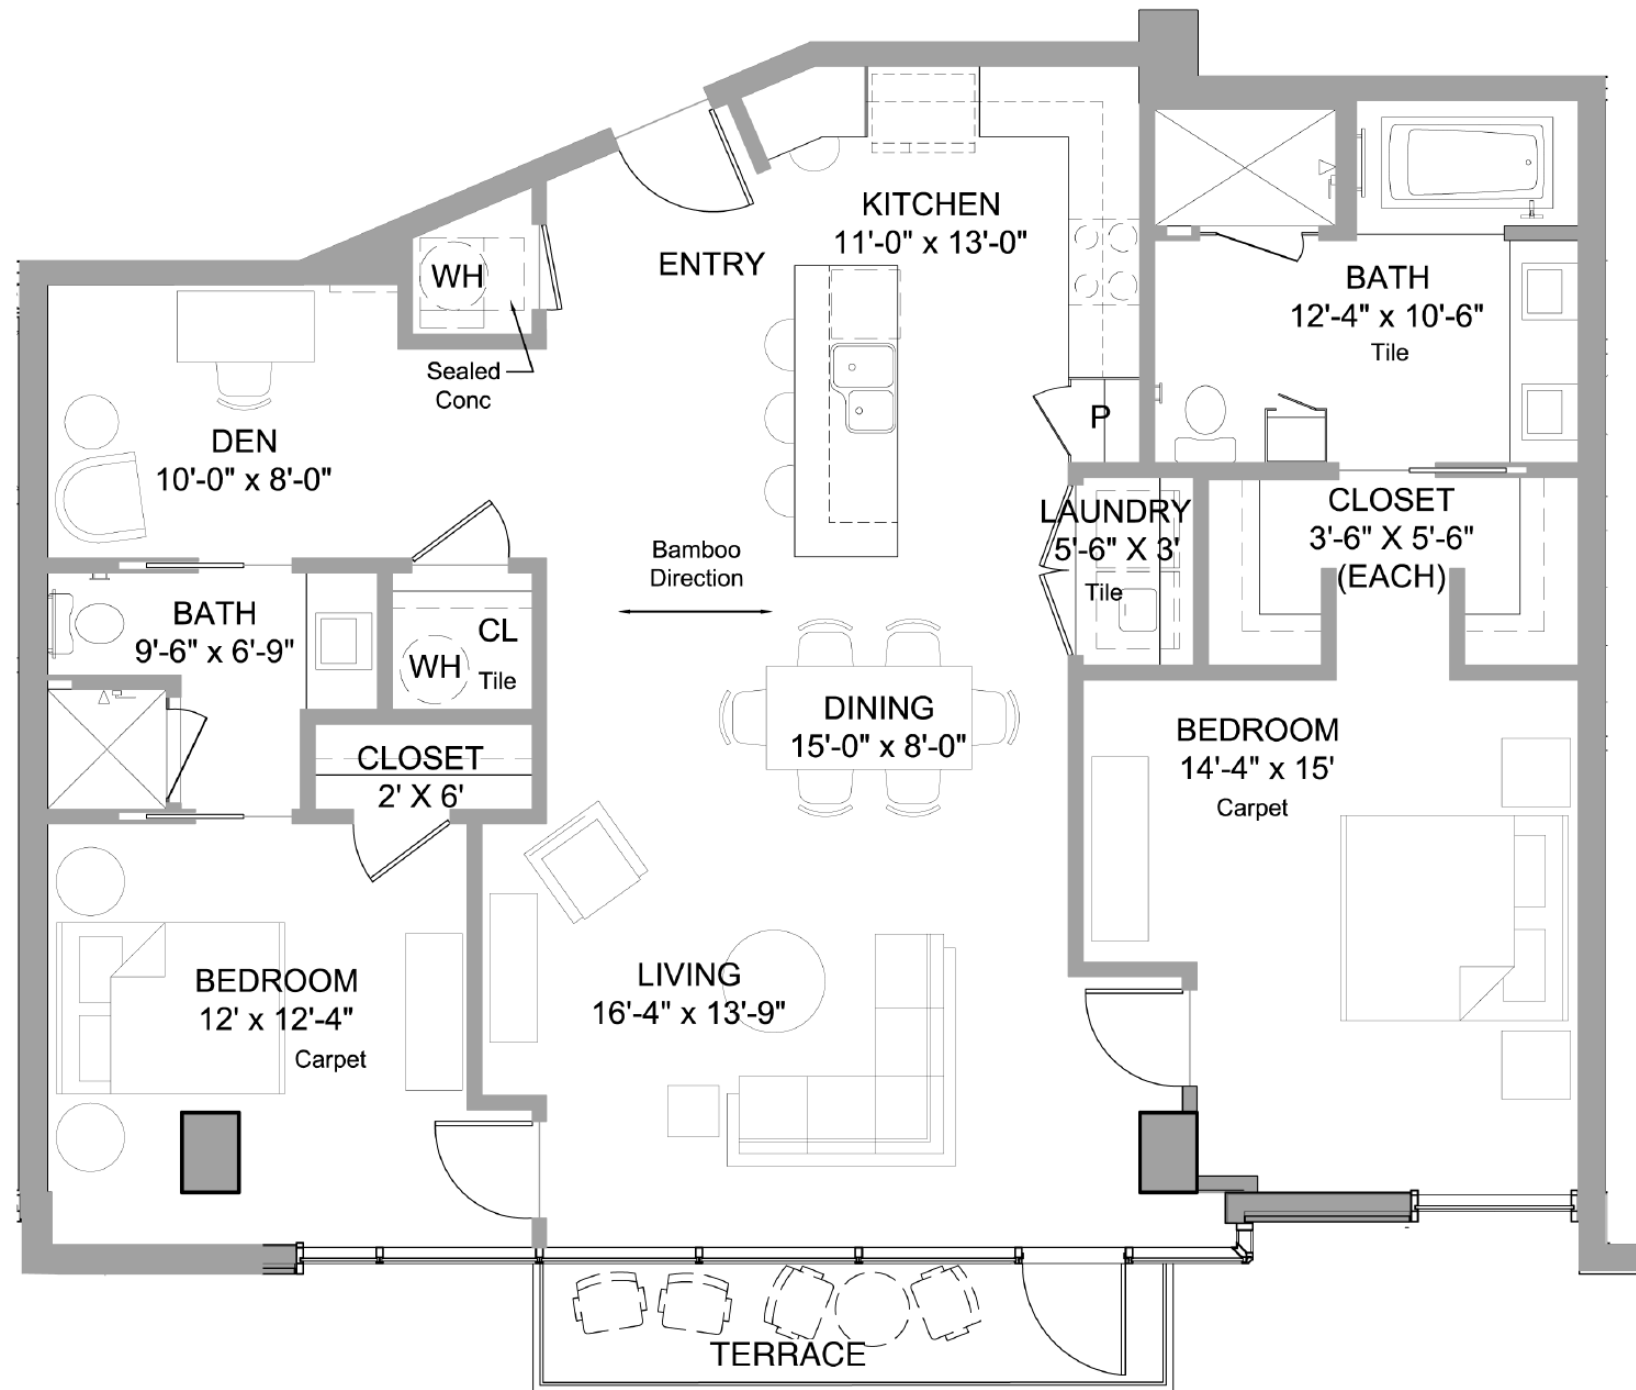

TERRAZZO

EXCLUSIVE METROPOLITAN LIVING IN THE GULCH

2 Bedrooms + Den Plan E - Alternate

Floors 9, 10, 11, 12

Unit Area 1,510 SF
Terrace 81 SF
Total Area 1,591 SF

All renderings and floor plans are conceptual. The finished products may vary from the rendering. Floor plans and dimensions as shown are subject to change during construction as conditions may require.

Not to Scale