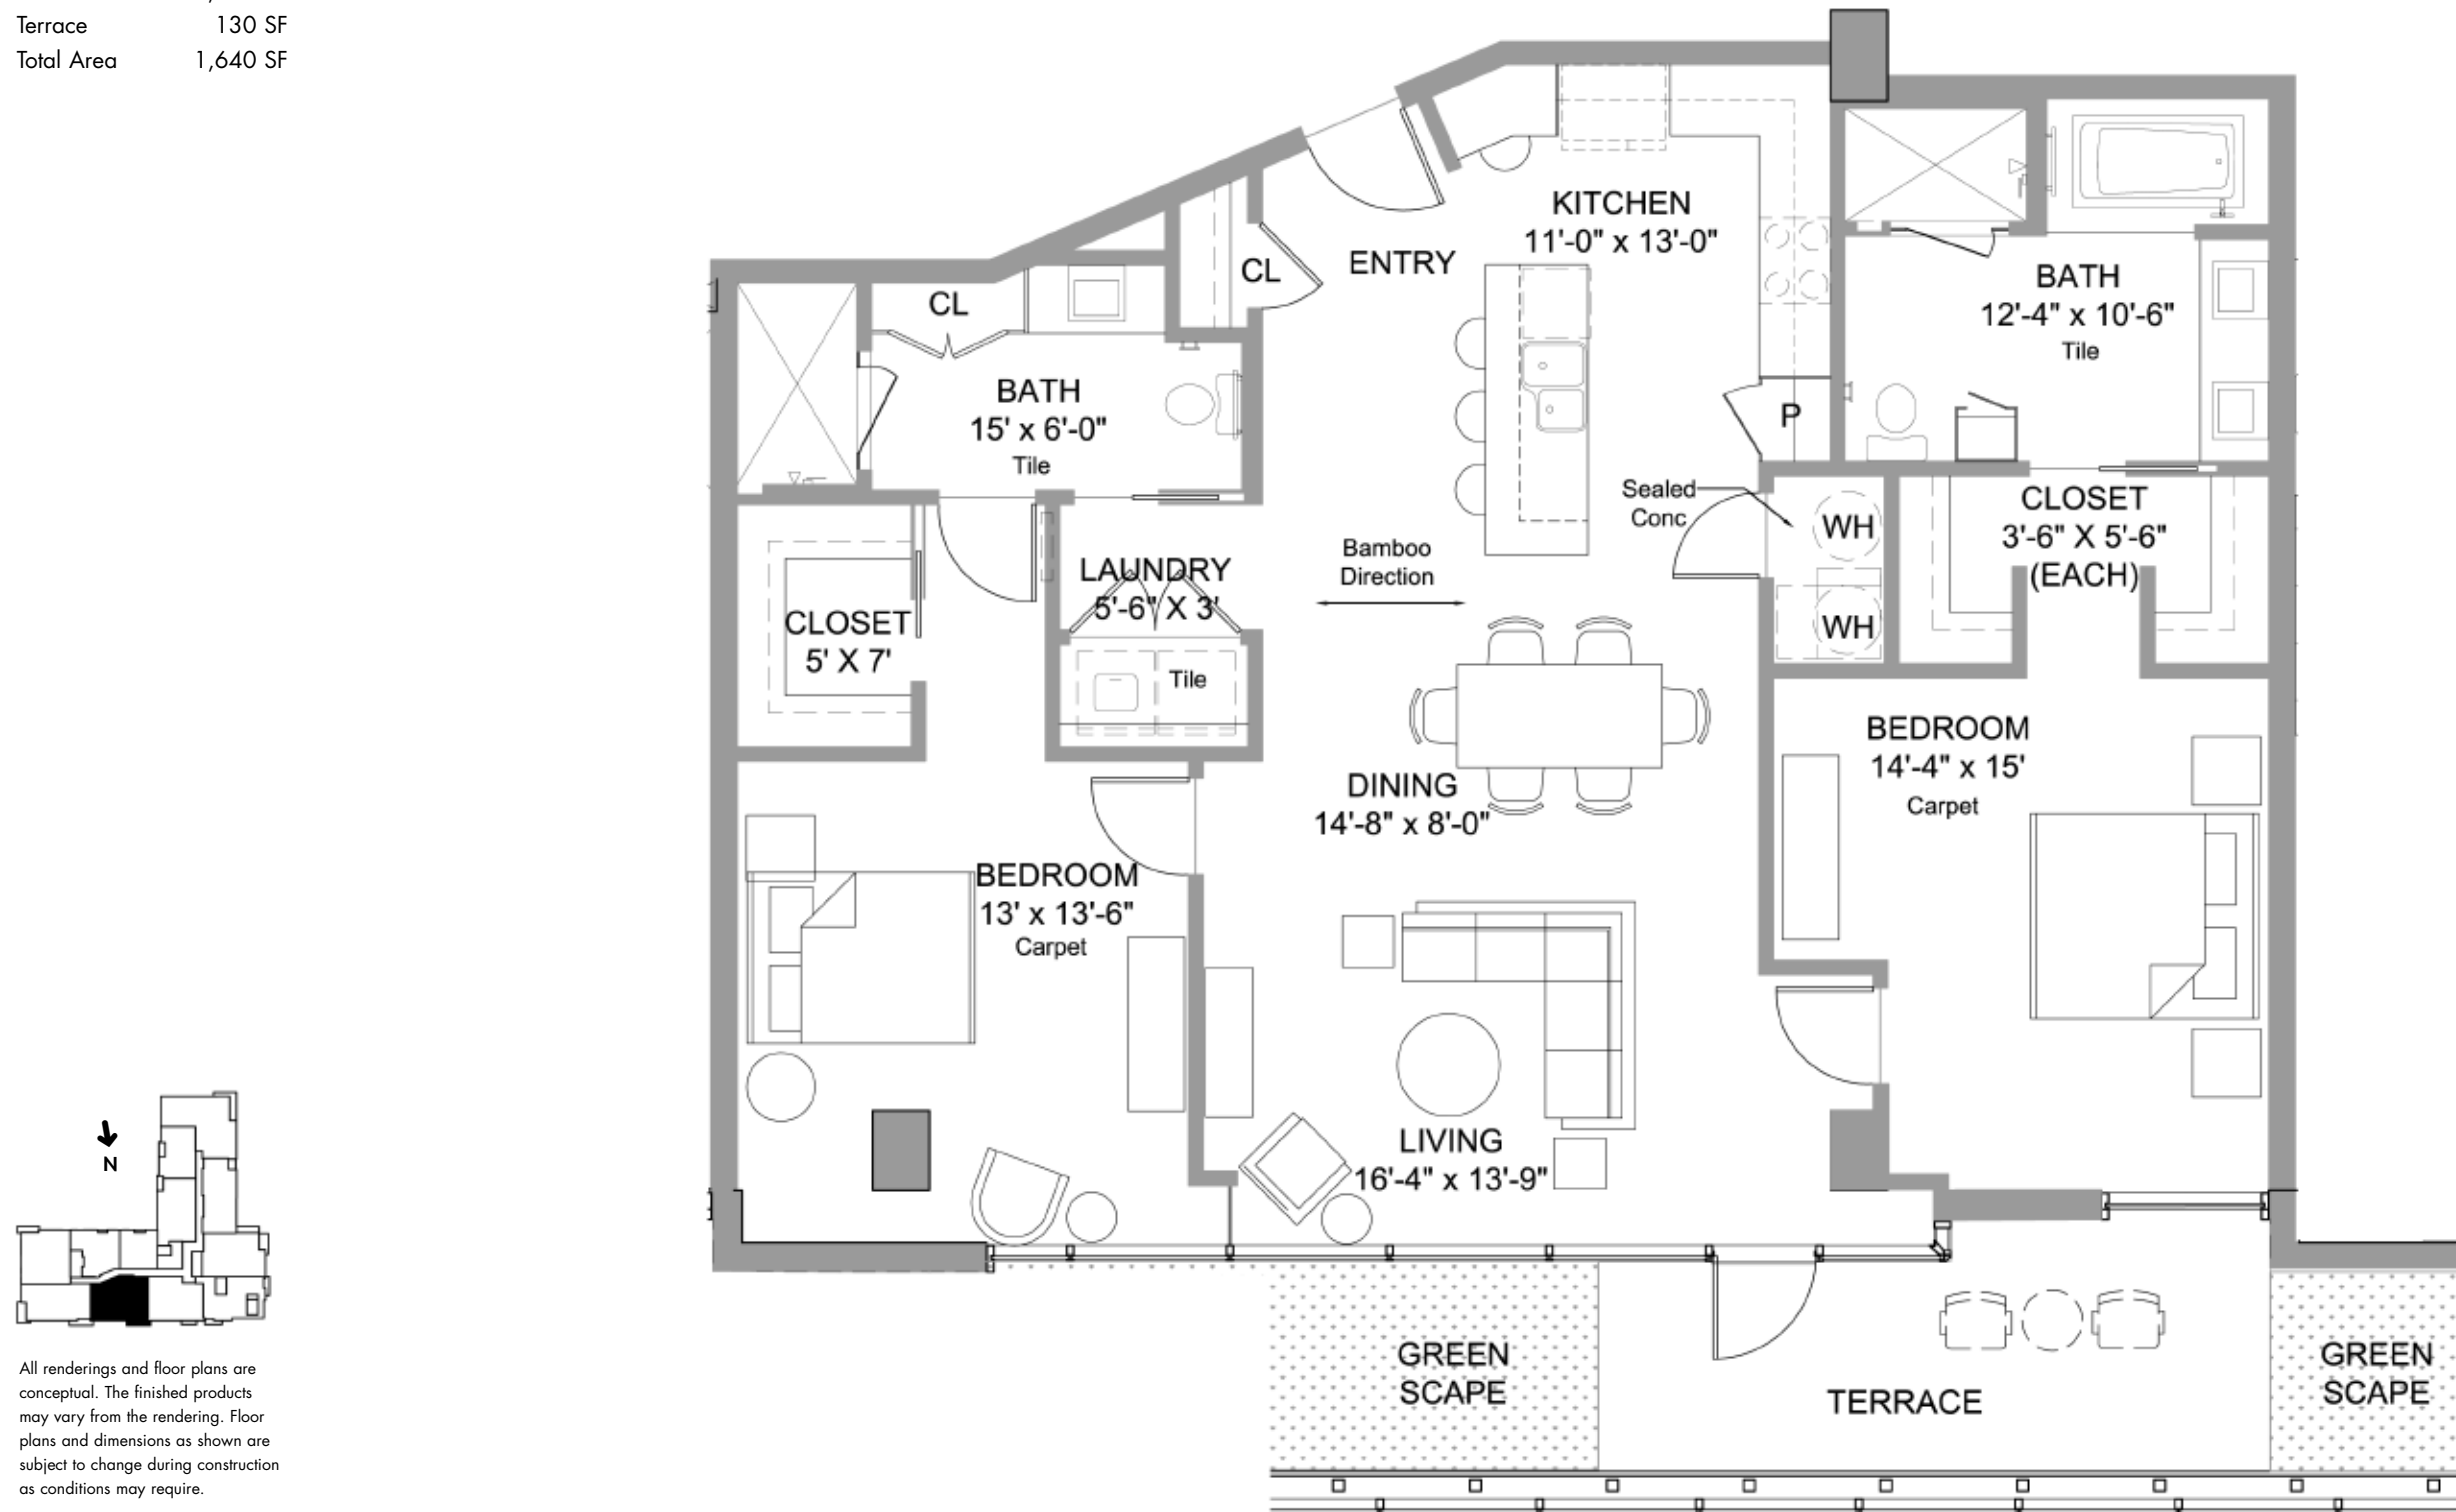

TERRAZZO

EXCLUSIVE METROPOLITAN LIVING IN THE GULCH

2 Bedrooms
Plan E – 5th Floor

Floor 5

Unit Area 1,510 SF
Terrace 130 SF
Total Area 1,640 SF

All renderings and floor plans are conceptual. The finished products may vary from the rendering. Floor plans and dimensions as shown are subject to change during construction as conditions may require.

Not to Scale