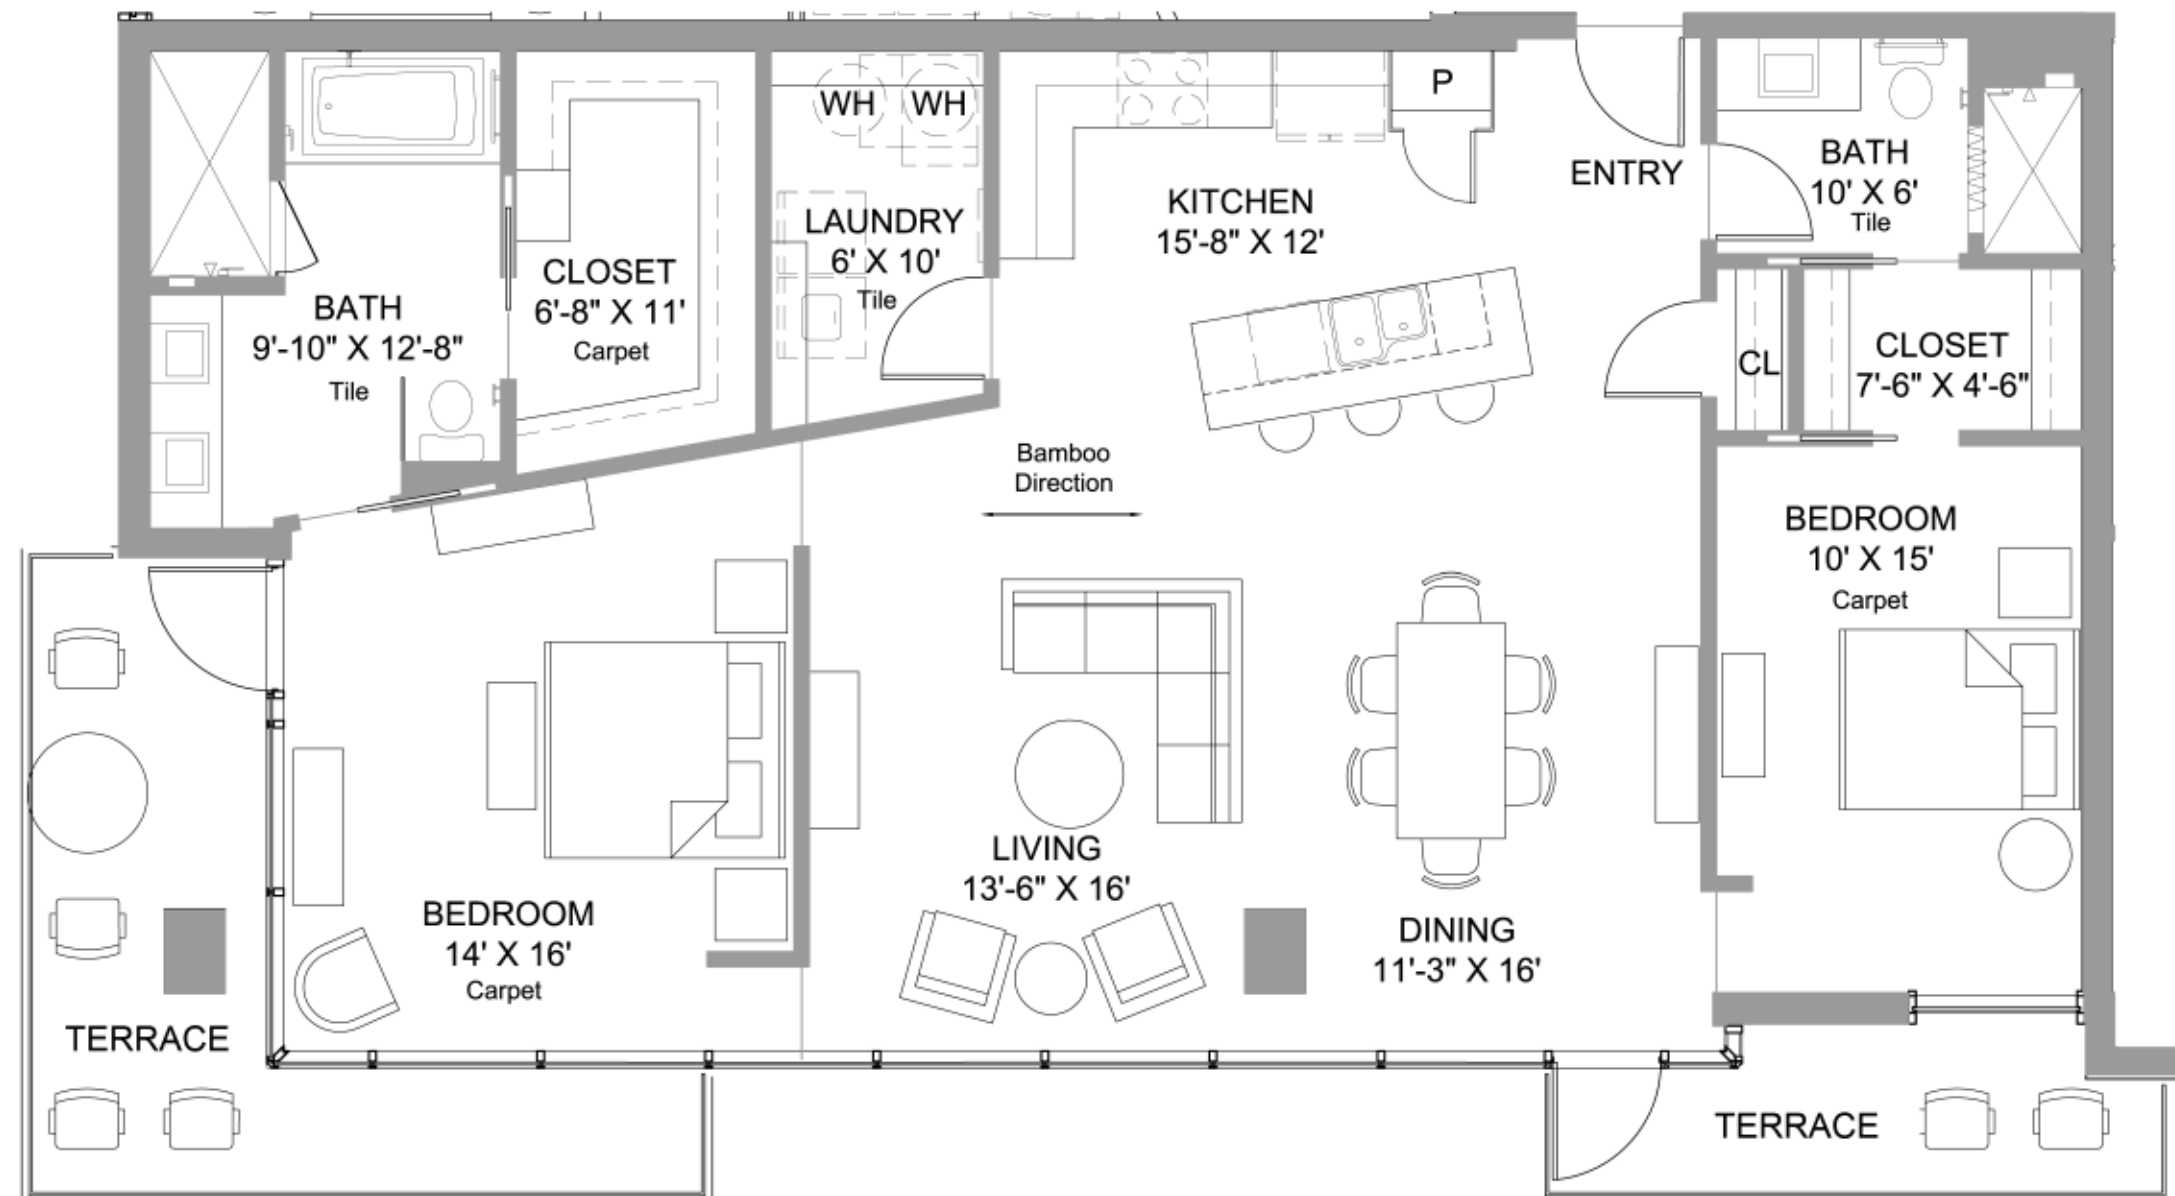

## 2 Bedrooms Plan D

Floors 6, 7, 8, 9, 10, 11, 12

Unit Area 1,525 SF  
Terrace 217 SF  
Total Area 1,742 SF

All renderings and floor plans are conceptual. The finished products may vary from the rendering. Floor plans and dimensions as shown are subject to change during construction as conditions may require.

Not to Scale