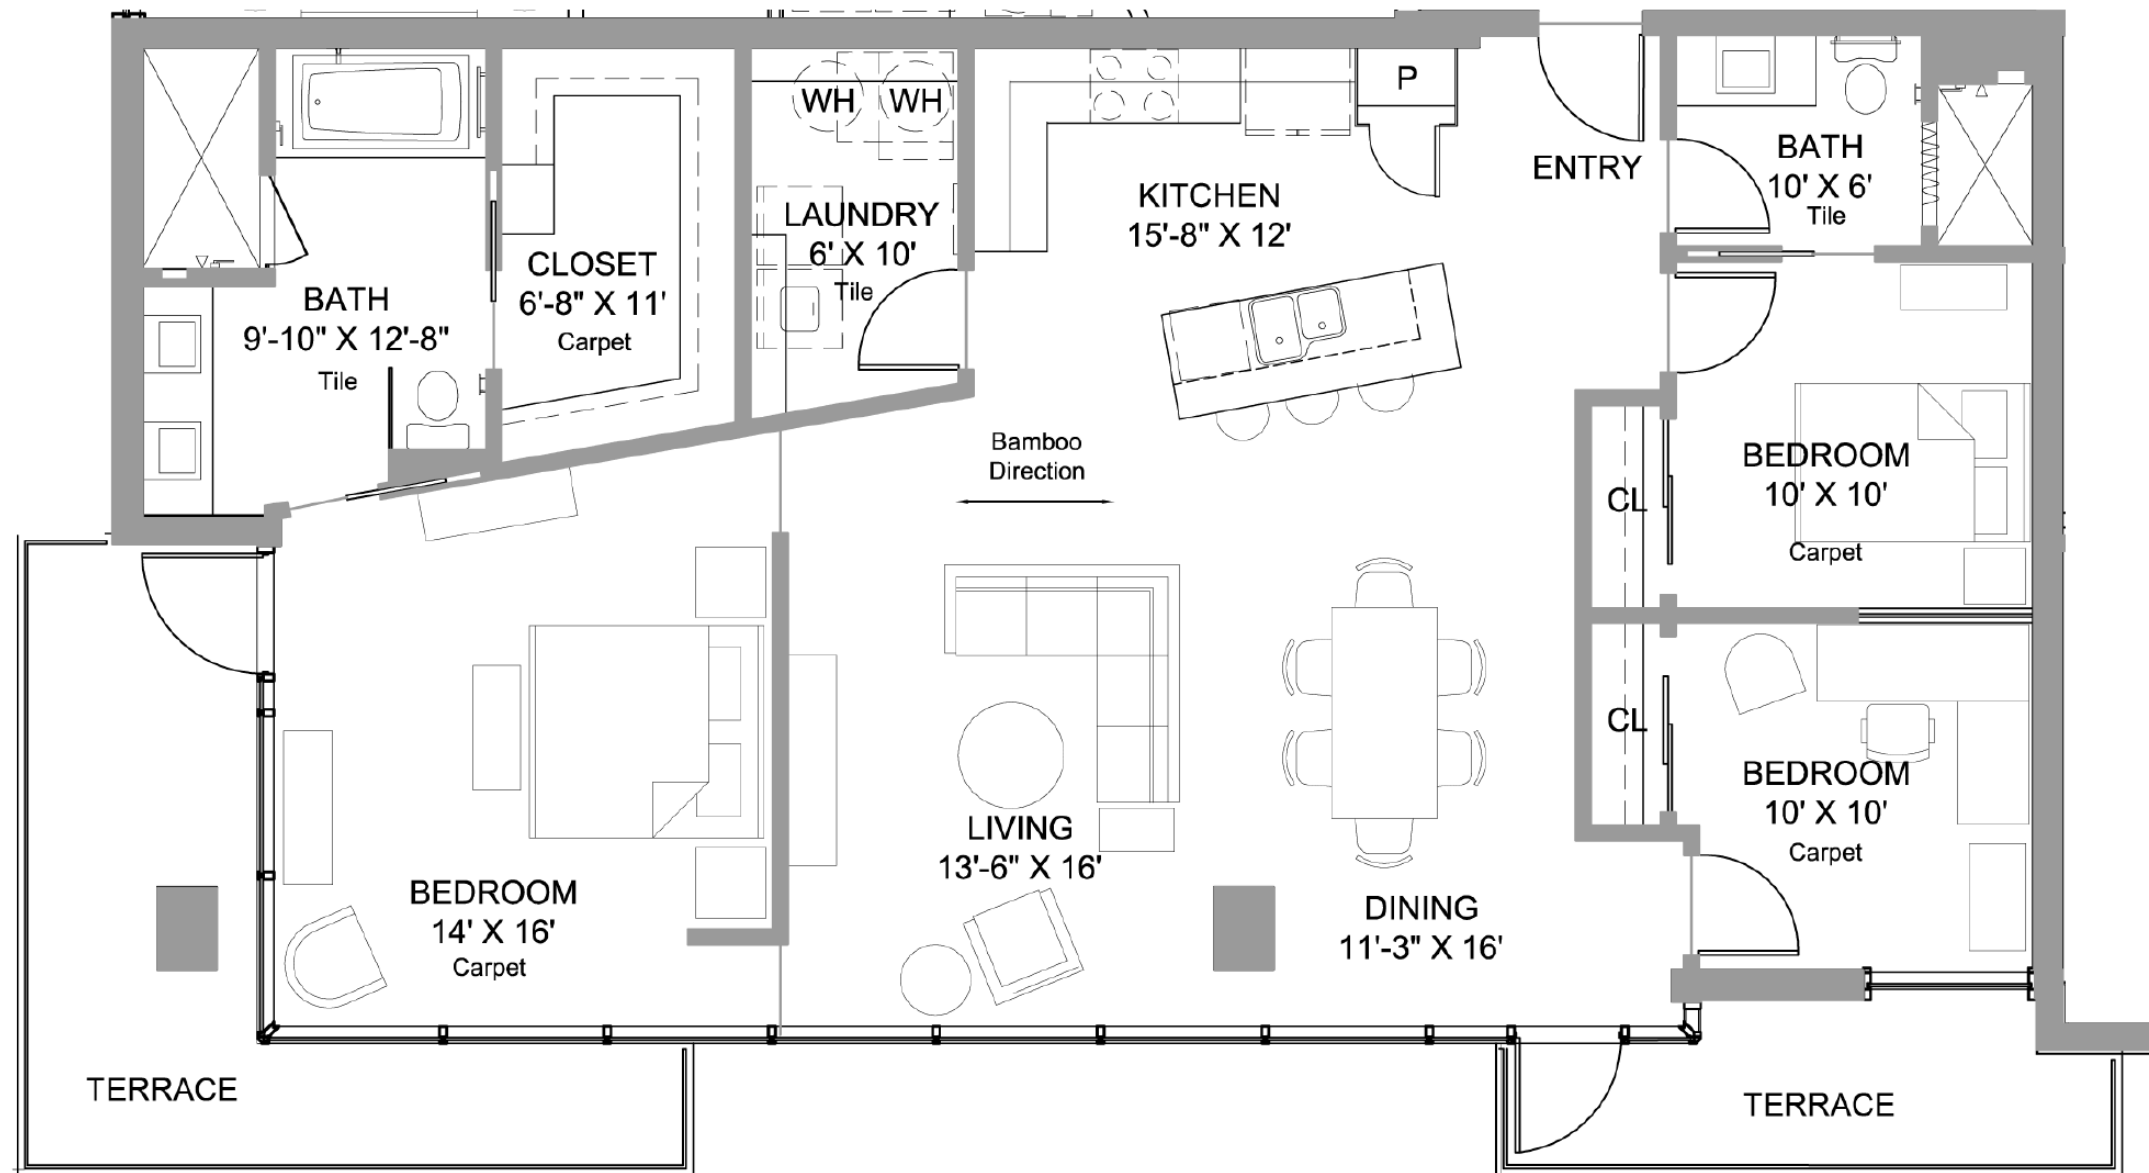

TERRAZZO

EXCLUSIVE METROPOLITAN LIVING IN THE GULCH

3 Bedrooms Plan D - Alternate

Floors 5, 6, 7, 8, 9, 10, 11, 12

Unit Area 1,525 SF
Terrace 217 SF
Total Area 1,742 SF

All renderings and floor plans are conceptual. The finished products may vary from the rendering. Floor plans and dimensions as shown are subject to change during construction as conditions may require.

Not to Scale