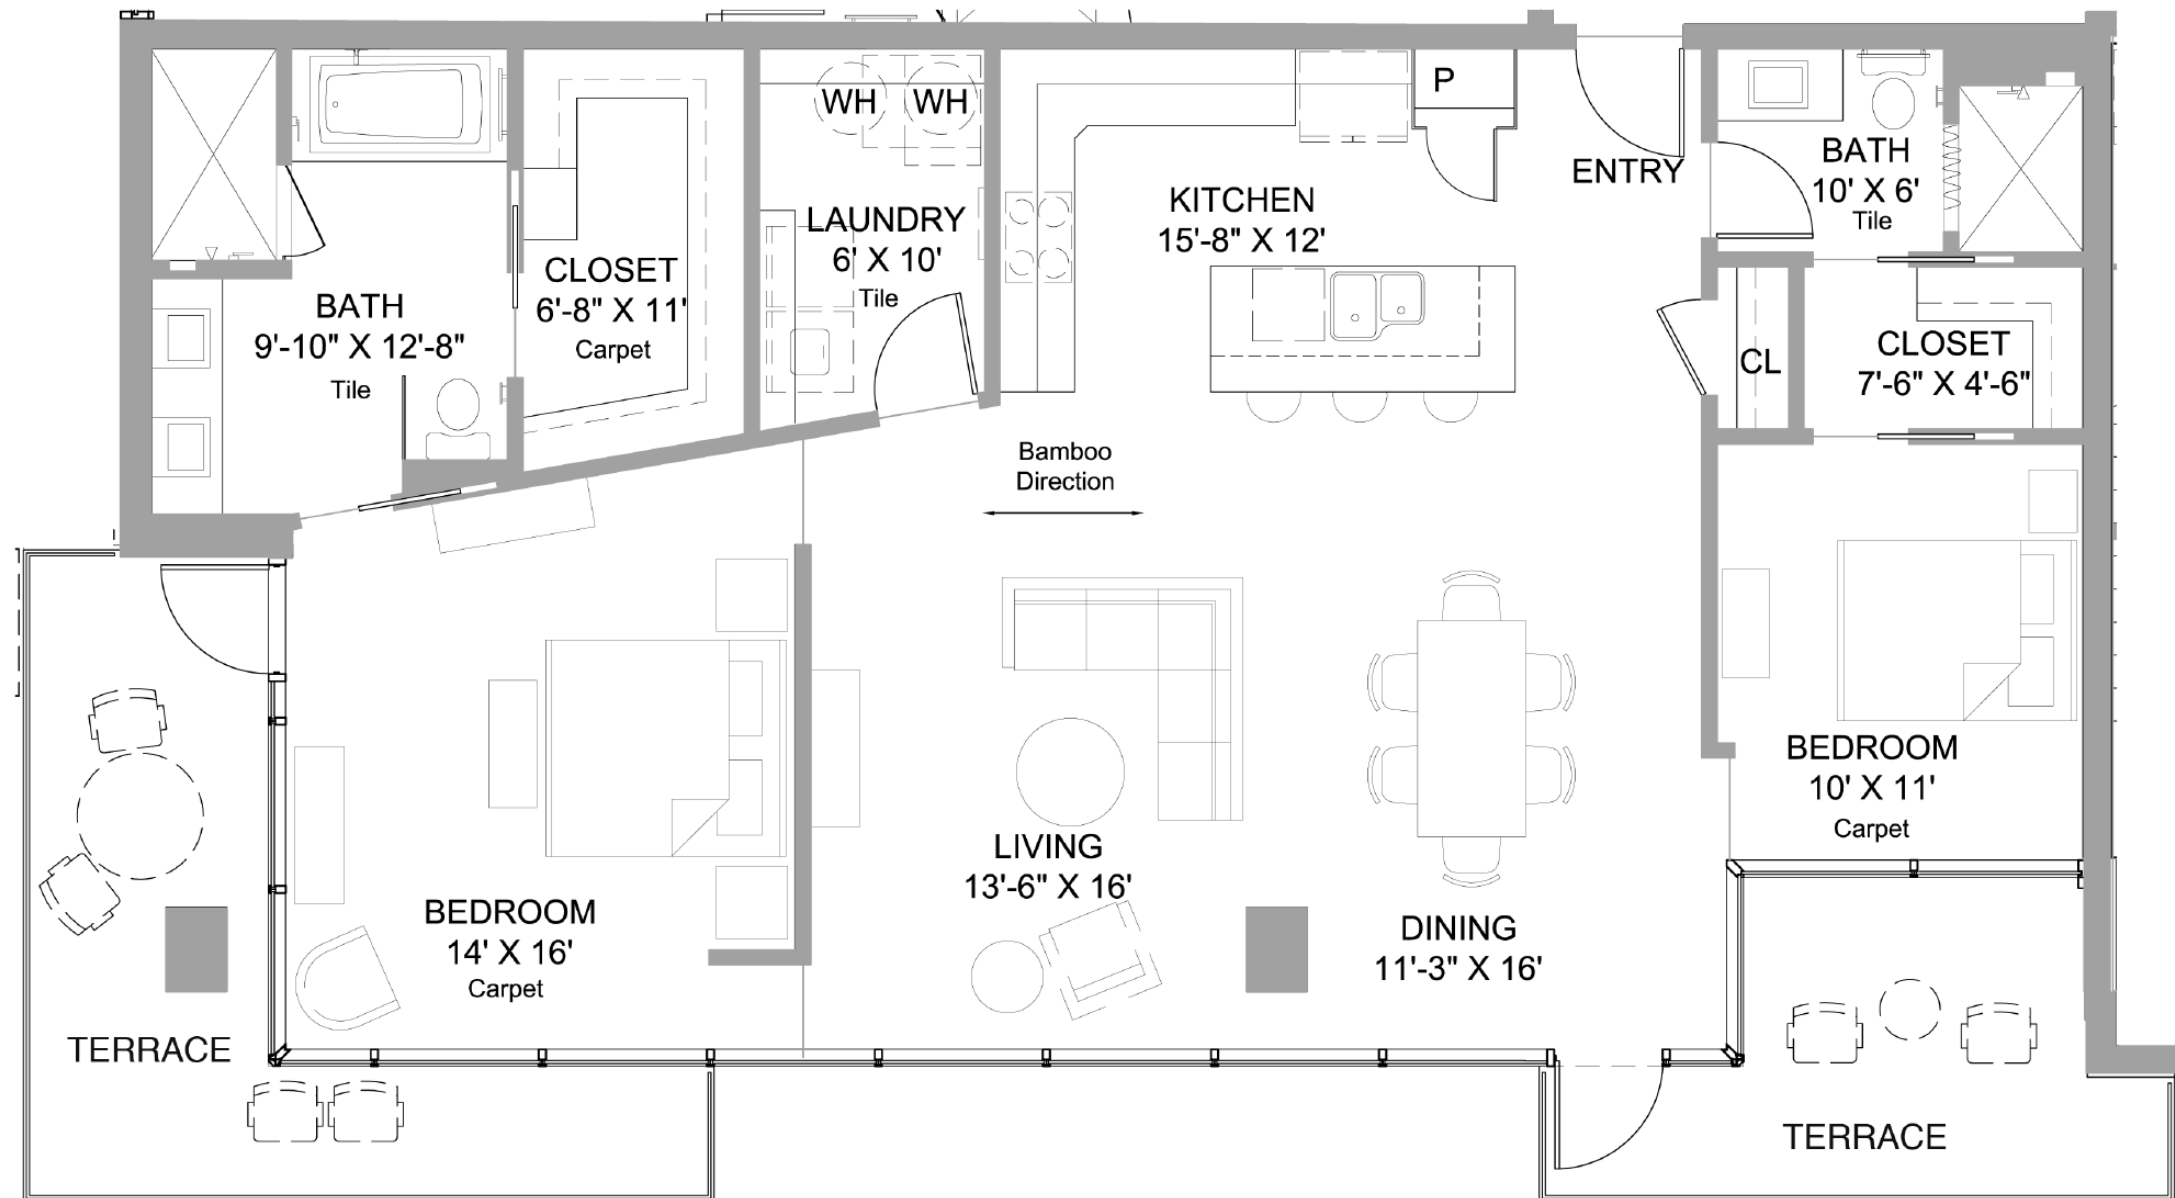

Unit Area 1,463 SF
 Terrace 285 SF
 Total Area 1,748 SF

All renderings and floor plans are conceptual. The finished products may vary from the rendering. Floor plans and dimensions as shown are subject to change during construction as conditions may require.

Not to Scale