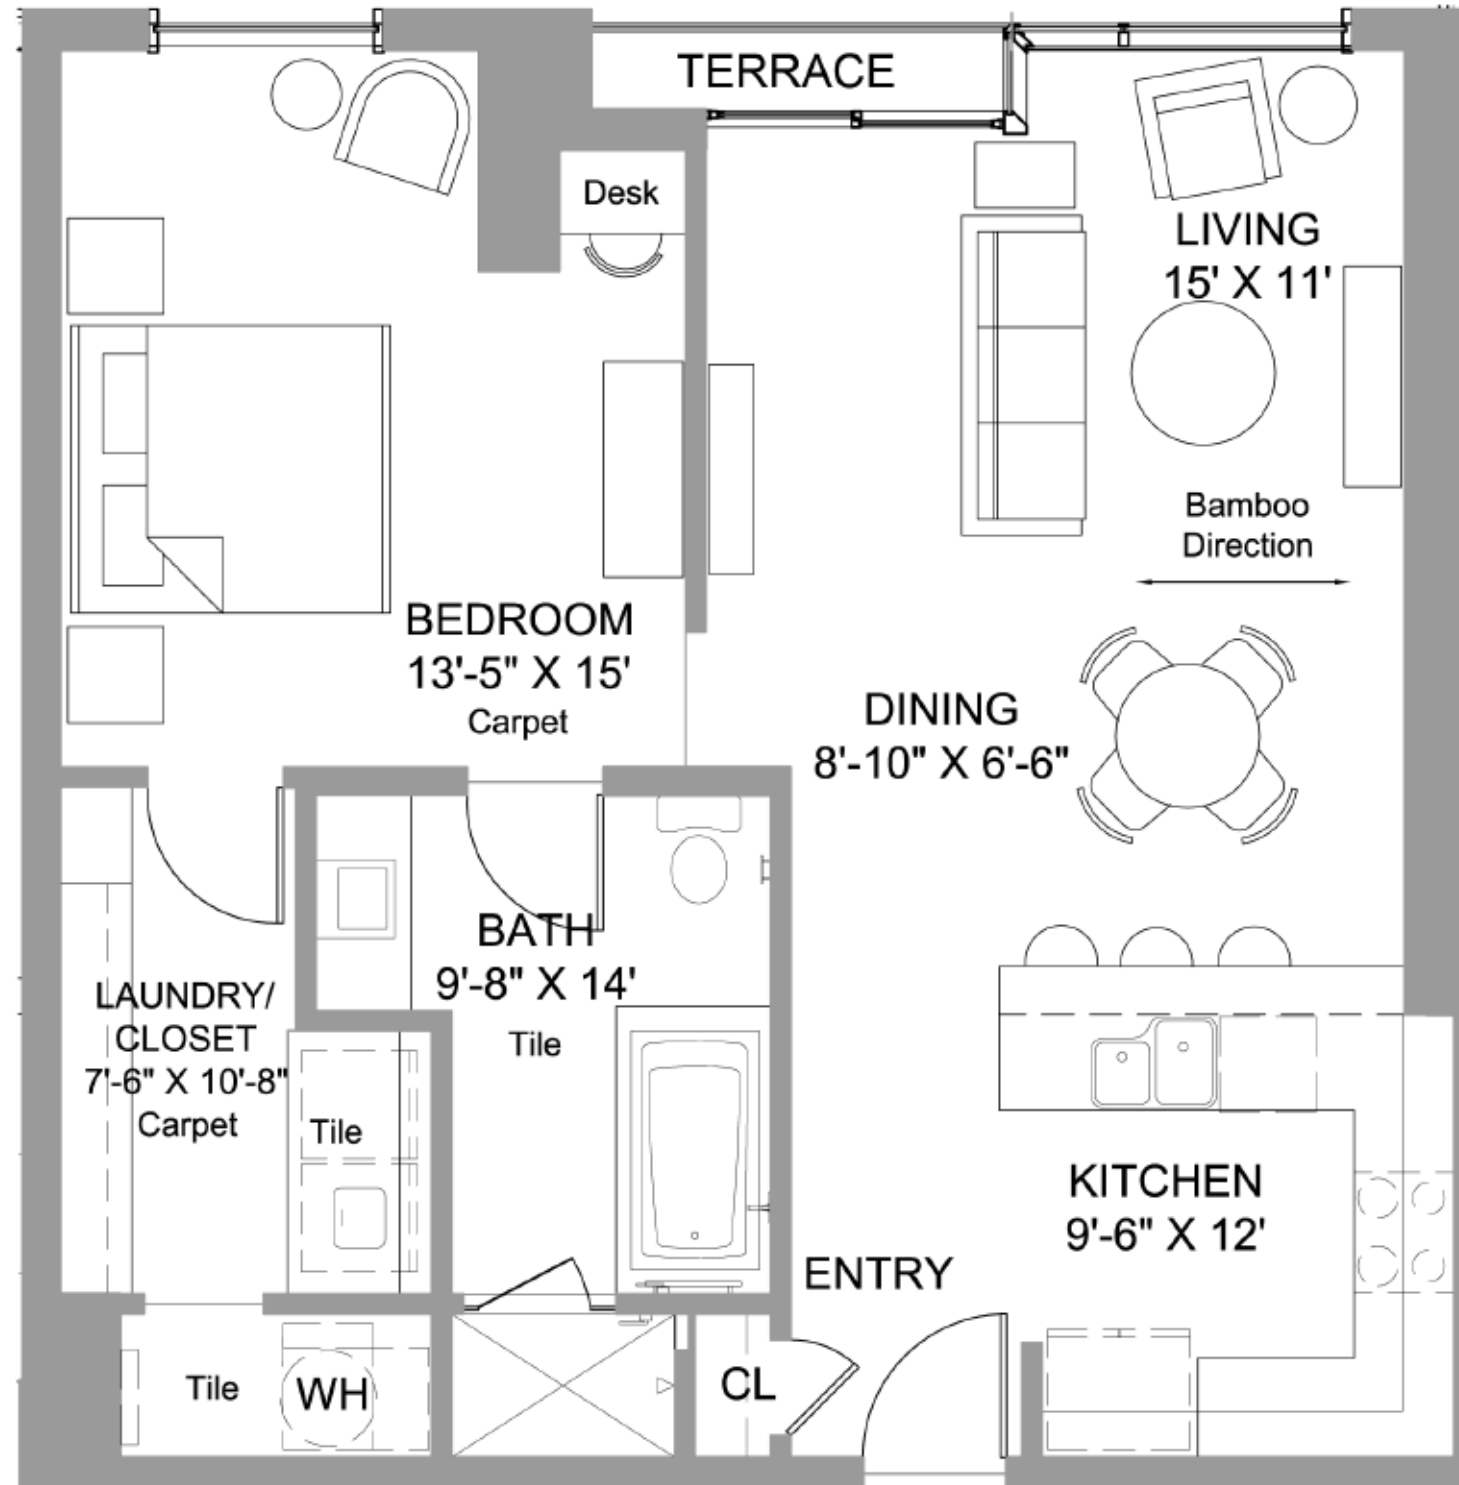

Unit Area 902 SF  
 Terrace 16 SF  
 Total Area 918 SF

All renderings and floor plans are conceptual. The finished products may vary from the rendering. Floor plans and dimensions as shown are subject to change during construction as conditions may require.

Not to Scale