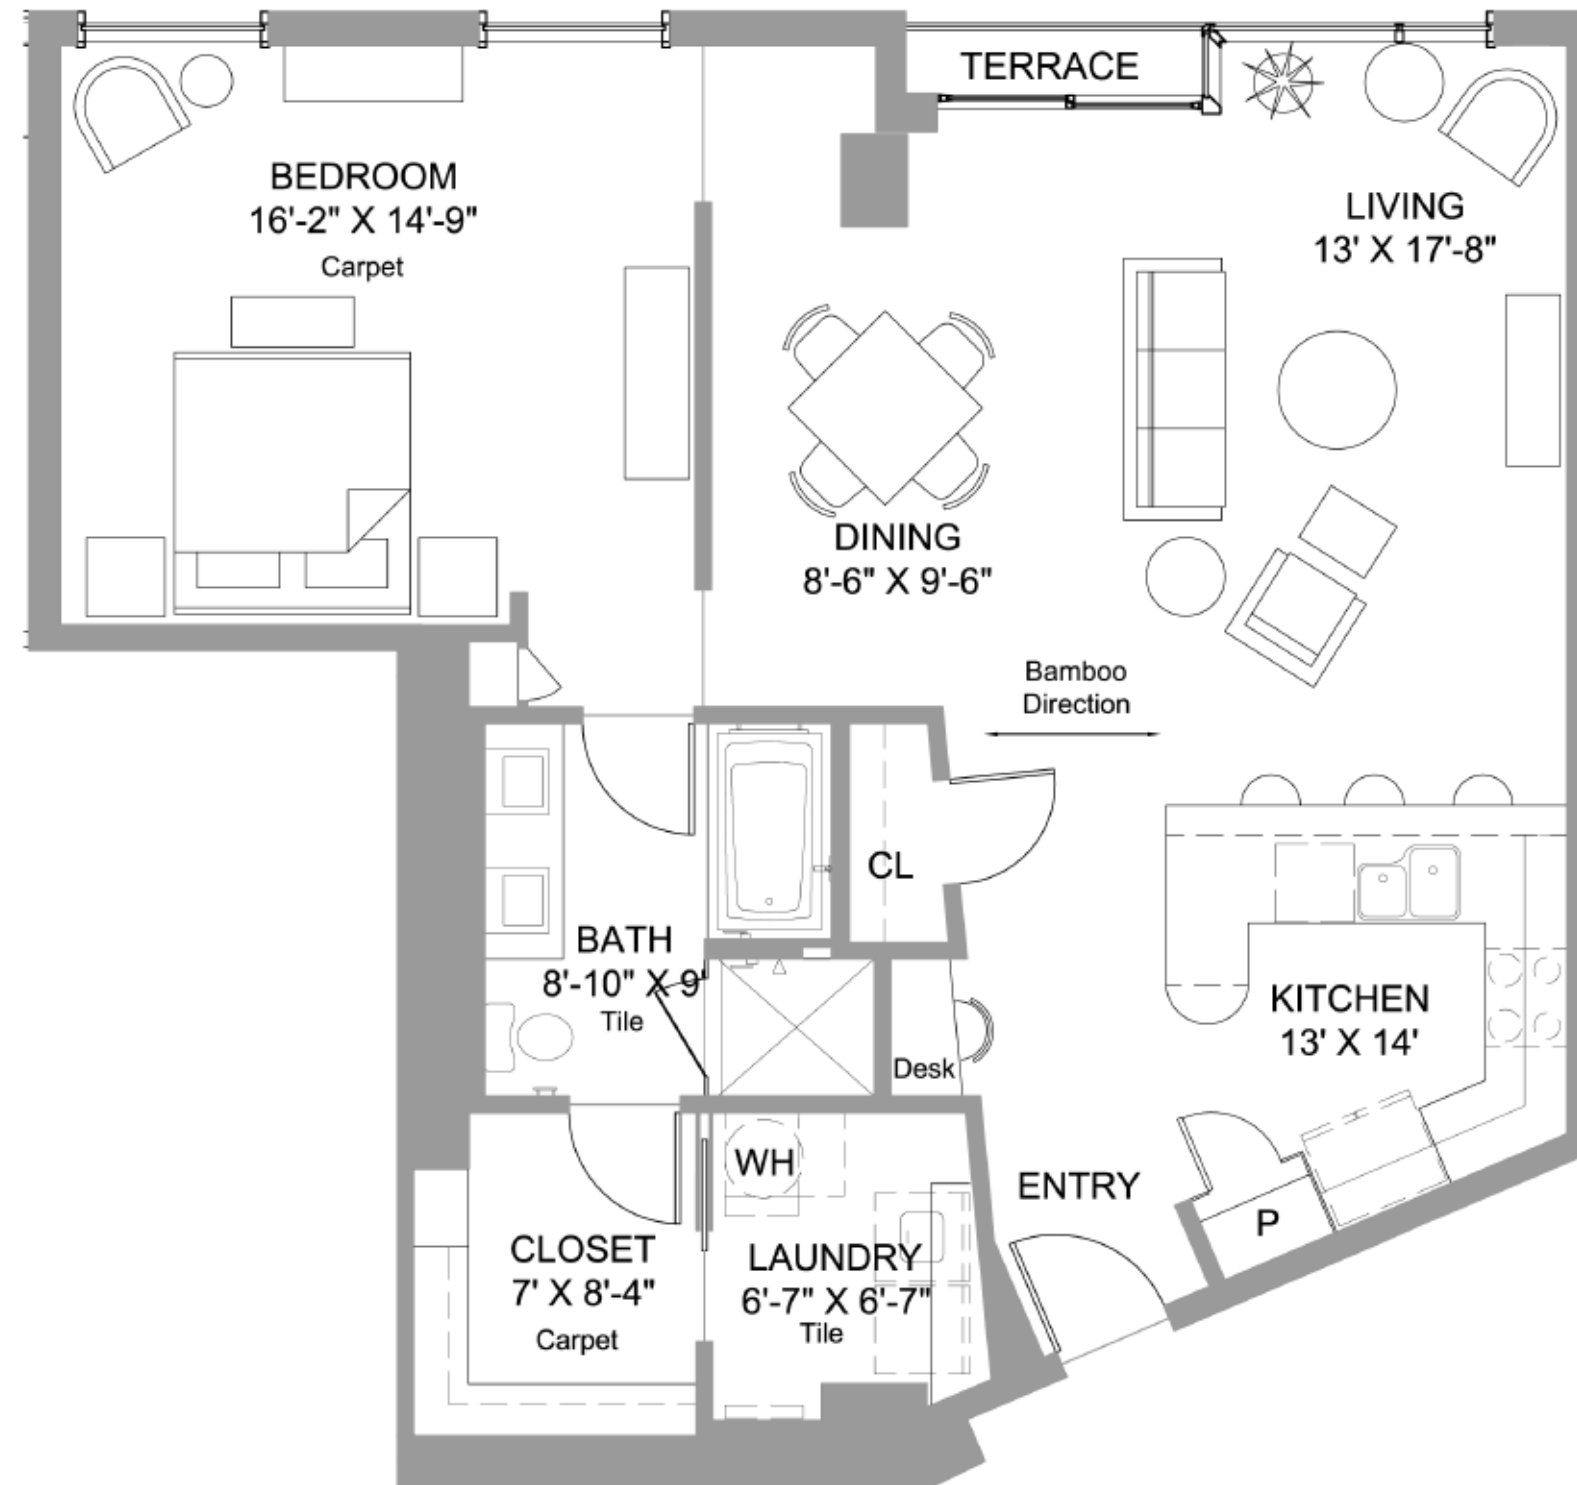

Unit Area 1,153 SF
 Terrace 14 SF
 Total Area 1,167 SF

All renderings and floor plans are conceptual. The finished products may vary from the rendering. Floor plans and dimensions as shown are subject to change during construction as conditions may require.

Not to Scale