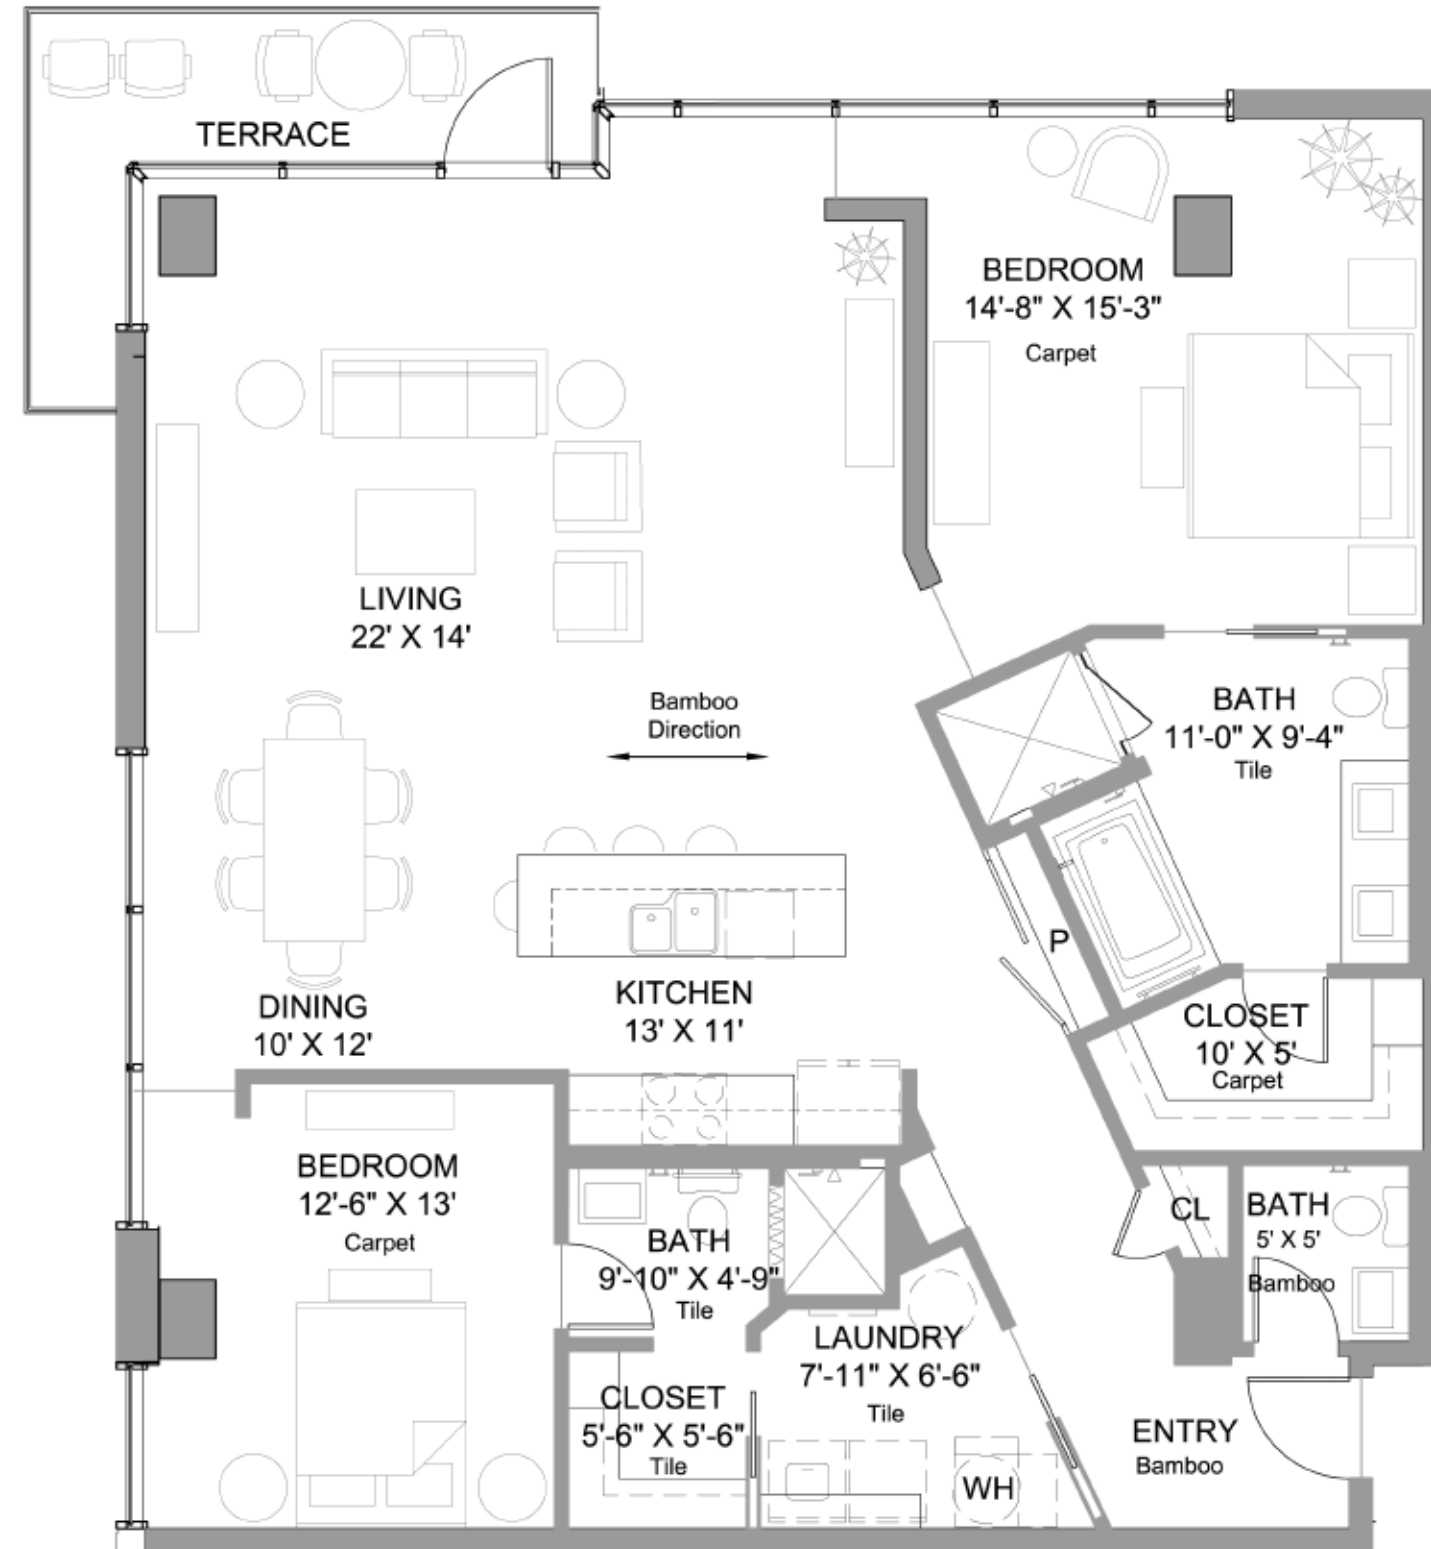

TERRAZZO

EXCLUSIVE METROPOLITAN LIVING IN THE GULCH

2 Bedrooms Plan A

Floors 5, 6, 7, 8, 9, 10, 11, 12

Unit Area 1,631 SF
Terrace 135 SF
Total Area 1,766 SF

All renderings and floor plans are conceptual. The finished products may vary from the rendering. Floor plans and dimensions as shown are subject to change during construction as conditions may require.

Not to Scale