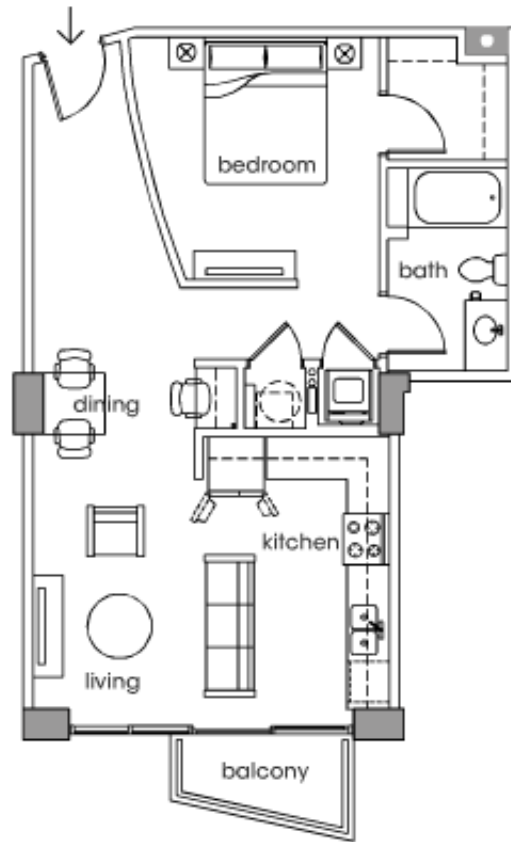

Residence 08 One Bedroom  
Interior 718 sq. ft.  
Exterior 38 sq. ft.  
Total 756 sq. ft.

Print Floorplan  
View furnished ■  
View unfurnished

Unit and balcony square footages, where indicated on plan, are approximate. Layouts shown of interiors are for general reference only and are not intended to depict precisely the actual-as-built conditions. Furniture not included. Drawings not to scale are subject to change. Balconies shown are Juliette balconies. See sales rep. for details. Information is believed to be accurate, but is not warranted. Pricing and availability are subject to change without notice and do not apply to penthouse residences. Independently owned and operated 615-254-0555.