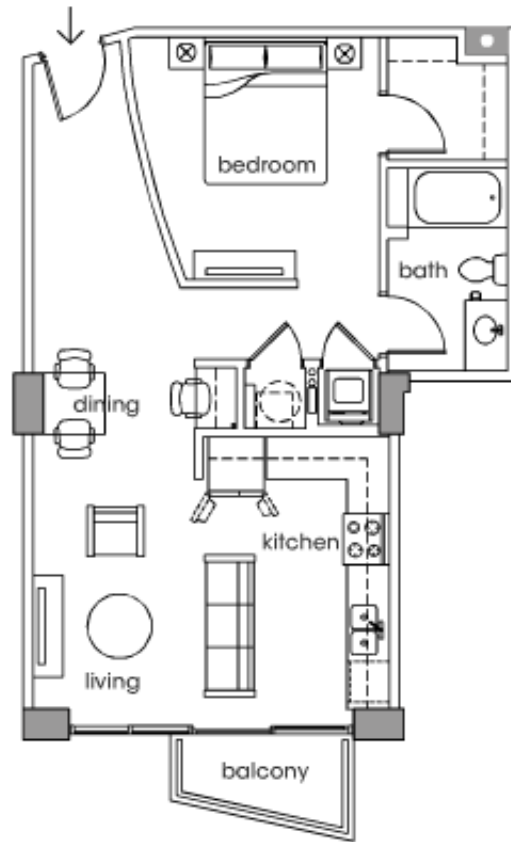

Residence 08 One Bedroom
Interior 718 sq. ft.
Exterior 38 sq. ft.
Total 756 sq. ft.

Print Floorplan
View furnished ■
View unfurnished

Unit and balcony square footages, where indicated on plan, are approximate. Layouts shown of interiors are for general reference only and are not intended to depict precisely the actual-as-built conditions. Furniture not included. Drawings not to scale are subject to change. Balconies shown are Juliette balconies. See sales rep. for details. Information is believed to be accurate, but is not warranted. Pricing and availability are subject to change without notice and do not apply to penthouse residences. Independently owned and operated 615-254-0555.