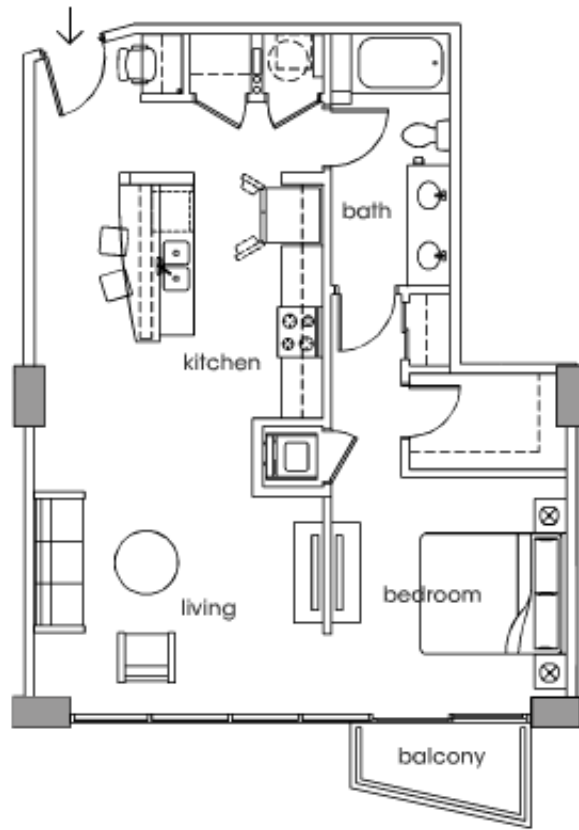

Residence 04 & 18 One Bedroom
Interior 836 sq. ft.
Exterior 38 sq. ft.
Total 874 sq. ft.

Print Floorplan
View furnished ■
View unfurnished

Unit and balcony square footages, where indicated on plan, are approximate. Layouts shown of interiors are for general reference only and are not intended to depict precisely the actual-as-built conditions. Furniture not included. Drawings not to scale are subject to change. Balconies shown are Juliette balconies. See sales rep. for details. Information is believed to be accurate, but is not warranted. Pricing and availability are subject to change without notice and do not apply to penthouse residences. Independently owned and operated 615-254-0555.