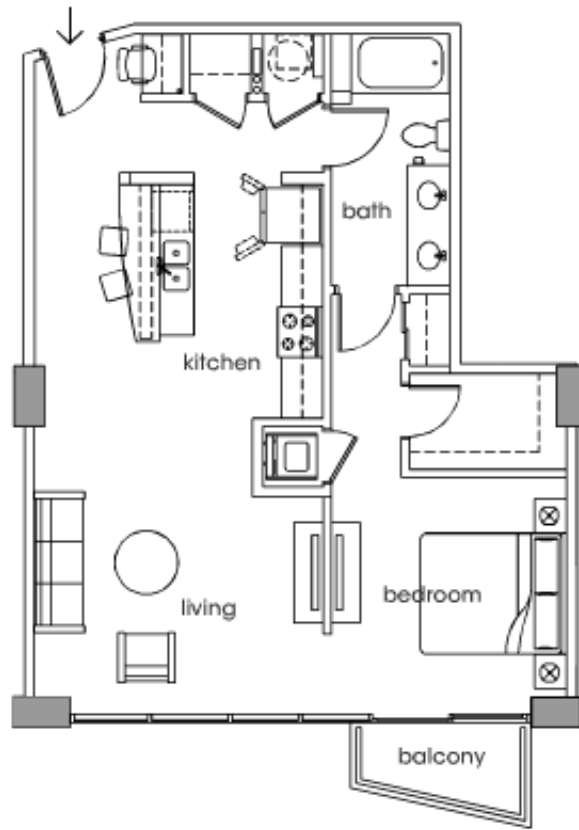

Residence 04 & 18 One Bedroom  
Interior 836 sq. ft.  
Exterior 38 sq. ft.  
Total 874 sq. ft.

Print Floorplan  
View furnished ■  
View unfurnished

Unit and balcony square footages, where indicated on plan, are approximate. Layouts shown of interiors are for general reference only and are not intended to depict precisely the actual-as-built conditions. Furniture not included. Drawings not to scale are subject to change. Balconies shown are Juliette balconies. See sales rep. for details. Information is believed to be accurate, but is not warranted. Pricing and availability are subject to change without notice and do not apply to penthouse residences. Independently owned and operated 615-254-0555.