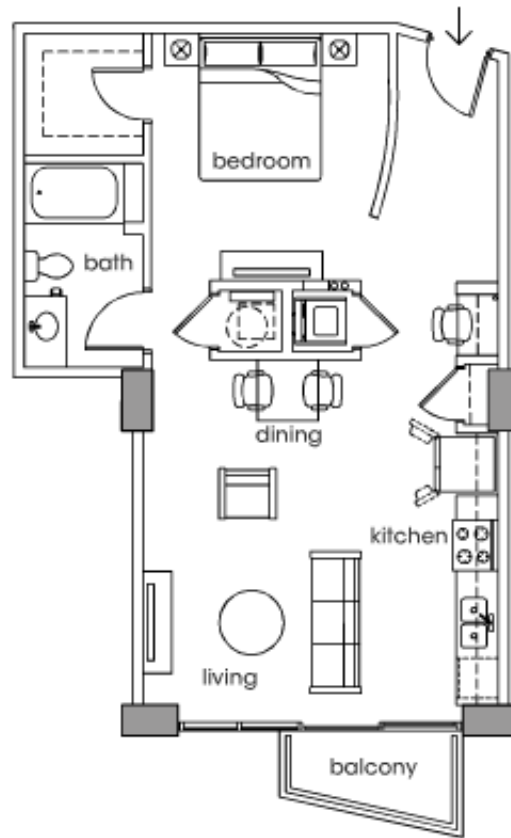

Residence 06 & 16 One Bedroom
Interior 722 sq. ft.
Exterior 38 sq. ft.
Total 760 sq. ft.

Print Floorplan
View furnished ■
View unfurnished

Unit and balcony square footages, where indicated on plan, are approximate. Layouts shown of interiors are for general reference only and are not intended to depict precisely the actual-as-built conditions. Furniture not included. Drawings not to scale are subject to change. Balconies shown are Juliette balconies. See sales rep. for details. Information is believed to be accurate, but is not warranted. Pricing and availability are subject to change without notice and do not apply to penthouse residences. Independently owned and operated 615-254-0555.