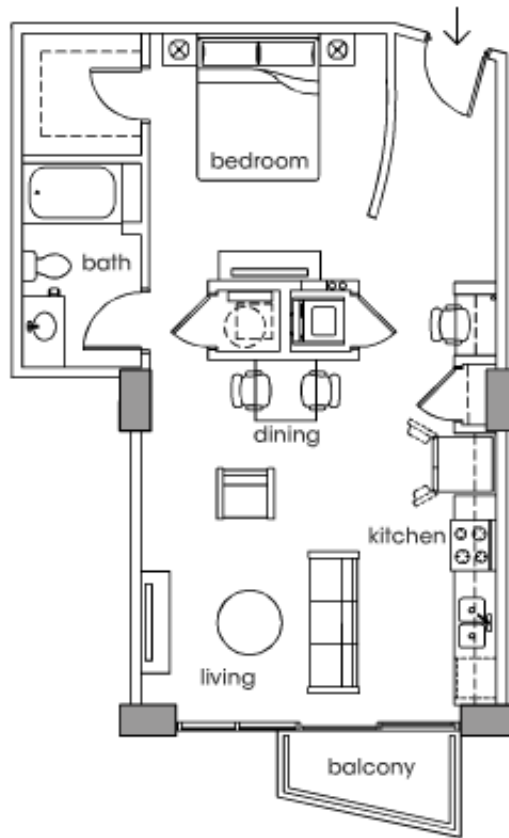

Residence 06 & 16 One Bedroom
Interior 722 sq. ft.
Exterior 38 sq. ft.
Total 760 sq. ft.

Print Floorplan
View furnished ■
View unfurnished

Unit and balcony square footages, where indicated on plan, are approximate. Layouts shown of interiors are for general reference only and are not intended to depict precisely the actual-as-built conditions. Furniture not included. Drawings not to scale are subject to change. Balconies shown are Juliette balconies. See sales rep. for details. Information is believed to be accurate, but is not warranted. Pricing and availability are subject to change without notice and do not apply to penthouse residences. Independently owned and operated 615-254-0555.