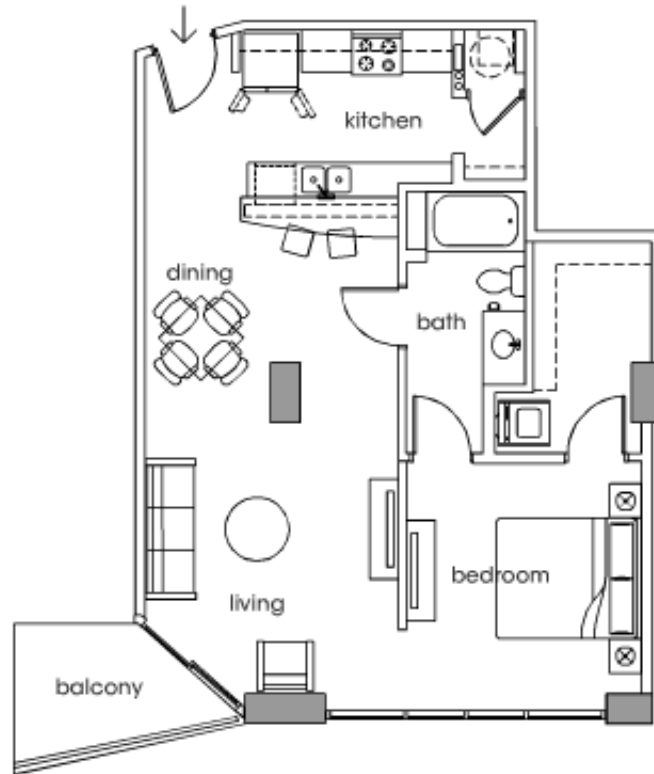

Residence 12 One Bedroom
Interior 803 sq. ft.
Exterior 59 sq. ft.
Total 862 sq. ft.

Print Floorplan
View furnished ■
View unfurnished

Unit and balcony square footages, where indicated on plan, are approximate. Layouts shown of interiors are for general reference only and are not intended to depict precisely the actual-as-built conditions. Furniture not included. Drawings not to scale are subject to change. Balconies shown are Juliette balconies. See sales rep. for details. Information is believed to be accurate, but is not warranted. Pricing and availability are subject to change without notice and do not apply to penthouse residences. Independently owned and operated 615-254-0555.