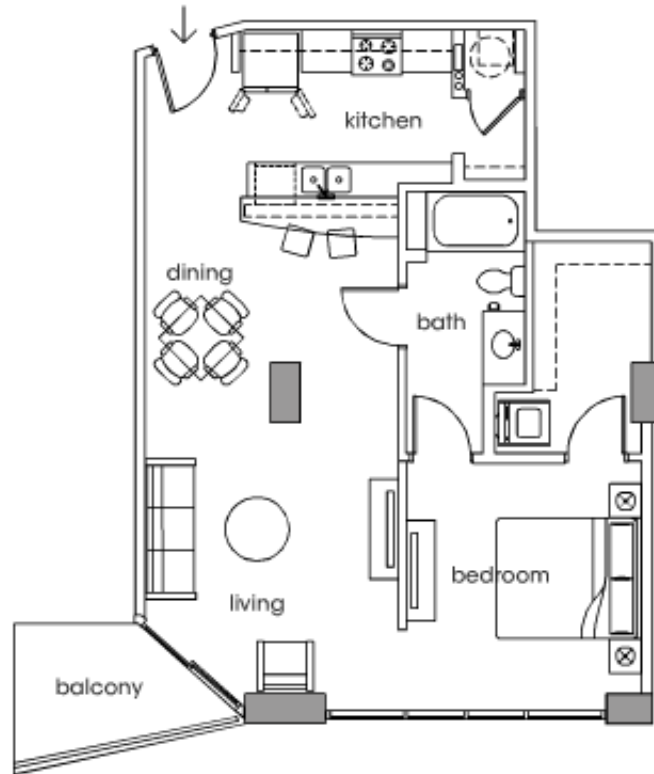

Residence 12 One Bedroom  
Interior 803 sq. ft.  
Exterior 59 sq. ft.  
Total 862 sq. ft.

Print Floorplan  
View furnished ■  
View unfurnished

Unit and balcony square footages, where indicated on plan, are approximate. Layouts shown of interiors are for general reference only and are not intended to depict precisely the actual-as-built conditions. Furniture not included. Drawings not to scale are subject to change. Balconies shown are Juliette balconies. See sales rap. for details. Information is believed to be accurate, but is not warranted. Pricing and availability are subject to change without notice and do not apply to penthouse residences. Independently owned and operated 615-254-0555.