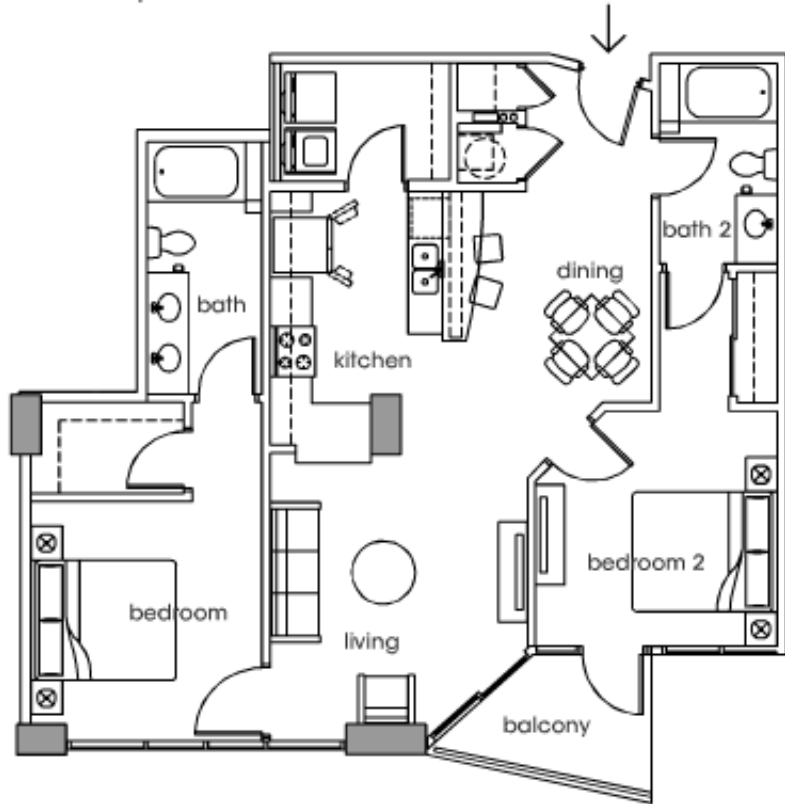

Residence 10 Two Bedroom
Interior 1113 sq. ft.
Exterior 59 sq. ft.
Total 1172 sq. ft.

Print Floorplan
View furnished ■
View unfurnished

Unit and balcony square footages, where indicated on plan, are approximate. Layouts shown of interiors are for general reference only and are not intended to depict precisely the actual-as-built conditions. Furniture not included. Drawings not to scale are subject to change. Balconies shown are Juliette balconies. See sales rep. for details. Information is believed to be accurate, but is not warranted. Pricing and availability are subject to change without notice and do not apply to penthouse residences. Independently owned and operated 615-254-0555.