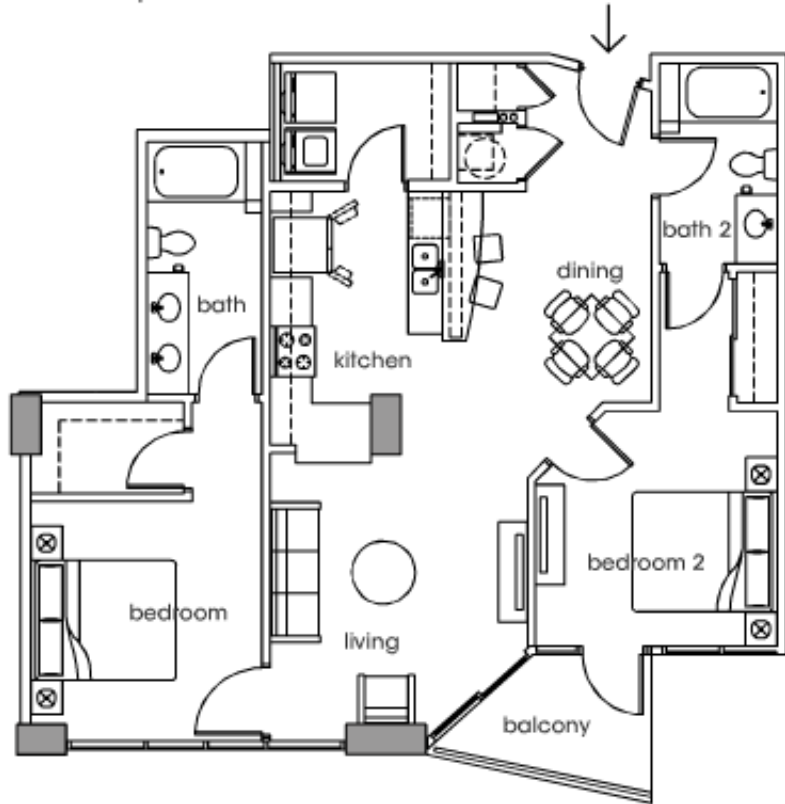

Residence 10 Two Bedroom  
Interior 1113 sq. ft.  
Exterior 59 sq. ft.  
Total 1172 sq. ft.

Print Floorplan  
View furnished ■  
View unfurnished

Unit and balcony square footages, where indicated on plan, are approximate. Layouts shown of interiors are for general reference only and are not intended to depict precisely the actual-as-built conditions. Furniture not included. Drawings not to scale are subject to change. Balconies shown are Juliette balconies. See sales rep. for details. Information is believed to be accurate, but is not warranted. Pricing and availability are subject to change without notice and do not apply to penthouse residences. Independently owned and operated 615-254-0555.